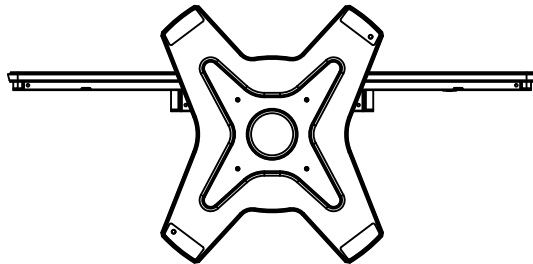

TX-2401 / TX-2401 White  
 Net weight : 7.8 kg

SPECIFICATIONS SUBJECT TO CHANGE WITHOUT NOTICE.

 <a href="http://www.agneovo.com">www.agneovo.com</a>	Model Name:	TX-2401 / TX-2401 White
	<small>THIS DRAWING ON THIS PRINT AND INFORMATION BELONG WITH AG Neovo. ANY REPRODUCTION IN PART OR WHOLE WITHOUT WRITTEN PERMISSION OF AG Neovo IS PROHIBITED.</small>	P/C: TX2410