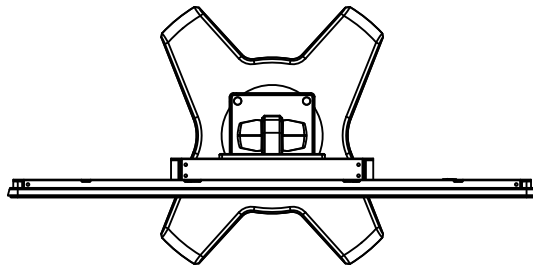

TX-2401 / TX-2401 White  
 Net weight : 7.8 kg

SPECIFICATIONS SUBJECT TO CHANGE WITHOUT NOTICE.

 <a href="http://www.agneovo.com">www.agneovo.com</a>	Model Name:	TX-2401 / TX-2401 White
	<small>THIS DRAWING ON THIS PRINT AND INFORMATION BELONG WITH AG Neovo. ANY REPRODUCTION IN PART OR WHOLE WITHOUT WRITTEN PERMISSION OF AG Neovo IS PROHIBITED.</small>	P/C: TX2410