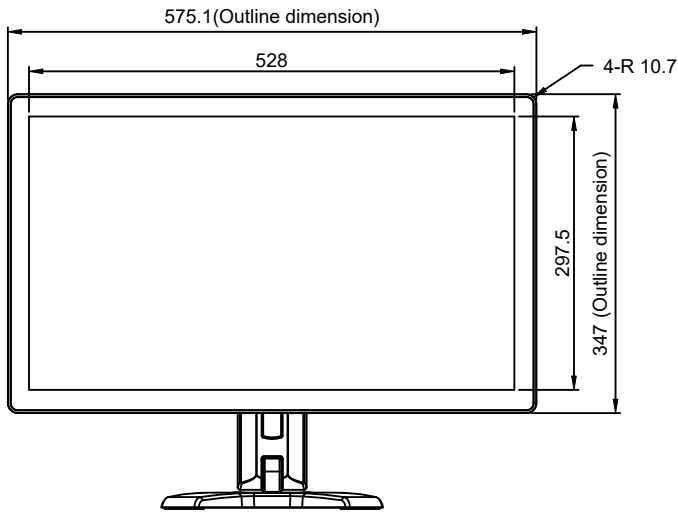

TX-2401 / TX-2401 White  
 Net weight : 7.8 kg

SPECIFICATIONS SUBJECT TO CHANGE WITHOUT NOTICE.

 <a href="http://www.agneovo.com">www.agneovo.com</a>	Model Name:	TX-2401 / TX-2401 White
	<small>THIS DRAWING ON THIS PRINT AND INFORMATION BELONG WITH AG Neovo. ANY REPRODUCTION IN PART OR WHOLE WITHOUT WRITTEN PERMISSION OF AG Neovo IS PROHIBITED.</small>	P/C: TX2410