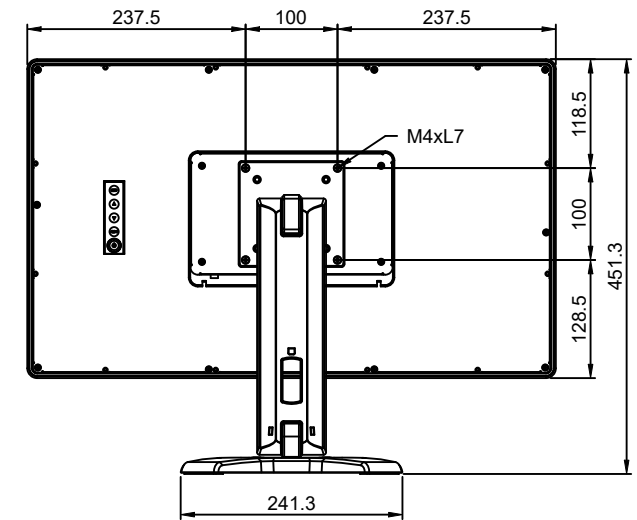

TX-2401 / TX-2401 White  
 Net weight : 7.8 kg

SPECIFICATIONS SUBJECT TO CHANGE WITHOUT NOTICE.

 <a href="http://www.agneovo.com">www.agneovo.com</a>	Model Name:	TX-2401 / TX-2401 White
	<small>THIS DRAWING ON THIS PRINT AND INFORMATION BELONG WITH AG Neovo. ANY REPRODUCTION IN PART OR WHOLE WITHOUT WRITTEN PERMISSION OF AG Neovo IS PROHIBITED.</small>	P/C: TX2410