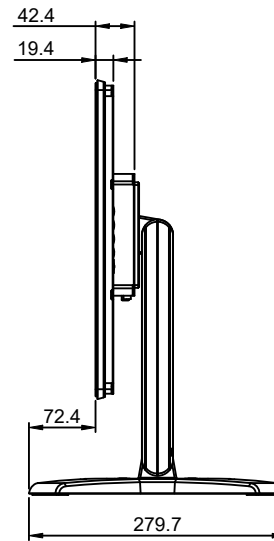

TX-2401 / TX-2401 White  
 Net weight : 7.8 kg

SPECIFICATIONS SUBJECT TO CHANGE WITHOUT NOTICE.

 <a href="http://www.agneovo.com">www.agneovo.com</a>	Model Name:	TX-2401 / TX-2401 White
	<small>THIS DRAWING ON THIS PRINT AND INFORMATION BELONG WITH AG Neovo. ANY REPRODUCTION IN PART OR WHOLE WITHOUT WRITTEN PERMISSION OF AG Neovo IS PROHIBITED.</small>	P/C: TX2410