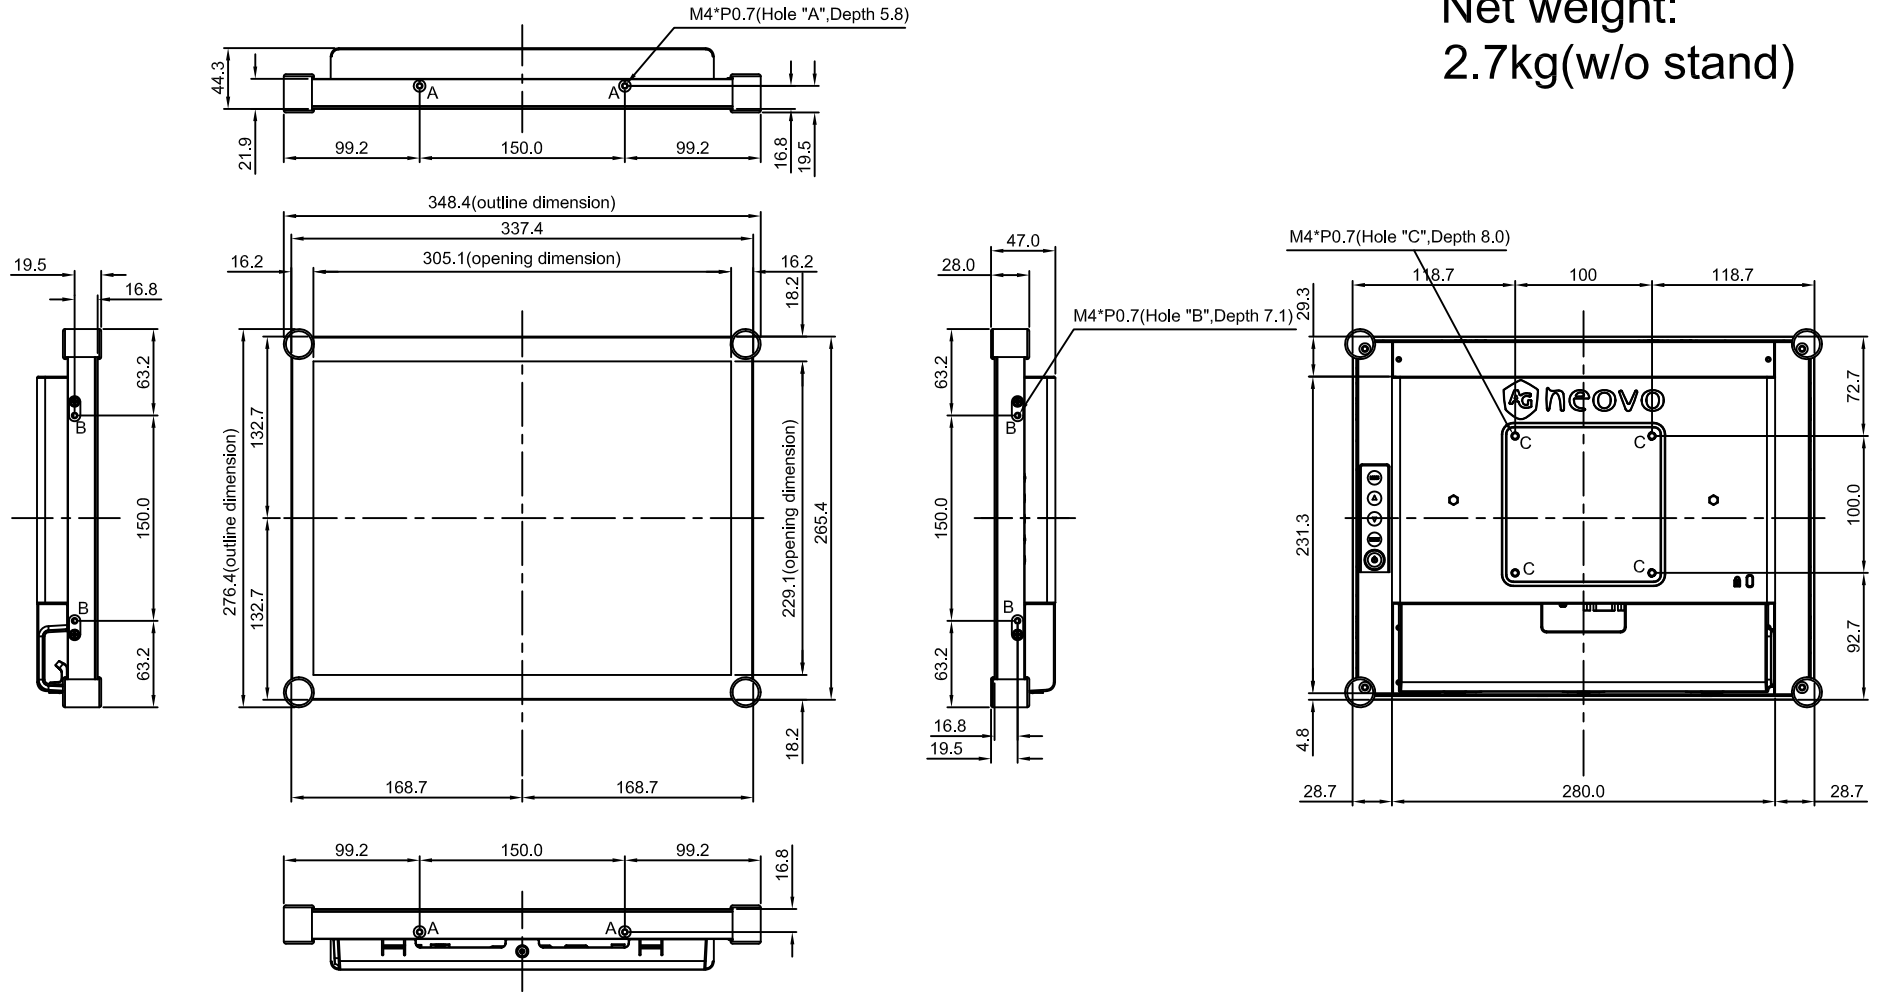

TX-1502

Net weight:
4.6kg(with stand)

SPECIFICATIONS SUBJECT TO CHANGE WITHOUT NOTICE.

AG neovo

www.agneovo.com

Model Name:

TX-1502

THIS DRAWING ON THIS PRINT AND INFORMATION BELONGS WITH AG Neovo. ANY REPRODUCTION IN PART OR WHOLE WITHOUT WRITTEN PERMISSION OF AG Neovo IS PROHIBITED.

P/C:TX1502

SCALE | 1:1 | UNITS | mm | V.1.01

TX-1502

Net weight:
2.7kg(w/o stand)

SPECIFICATIONS SUBJECT TO CHANGE WITHOUT NOTICE.

 www.agneovo.com	Model Name:	
	TX-1502	
<small>THIS DRAWING ON THIS PRINT AND INFORMATION BELONG WITH AG Neovo. ANY REPRODUCTION IN PART OR WHOLE WITHOUT WRITTEN PERMISSION OF AG Neovo IS PROHIBITED.</small>	 P/C:TX1502	<small>SCALE 1:1 UNITS mm V.1.01</small>