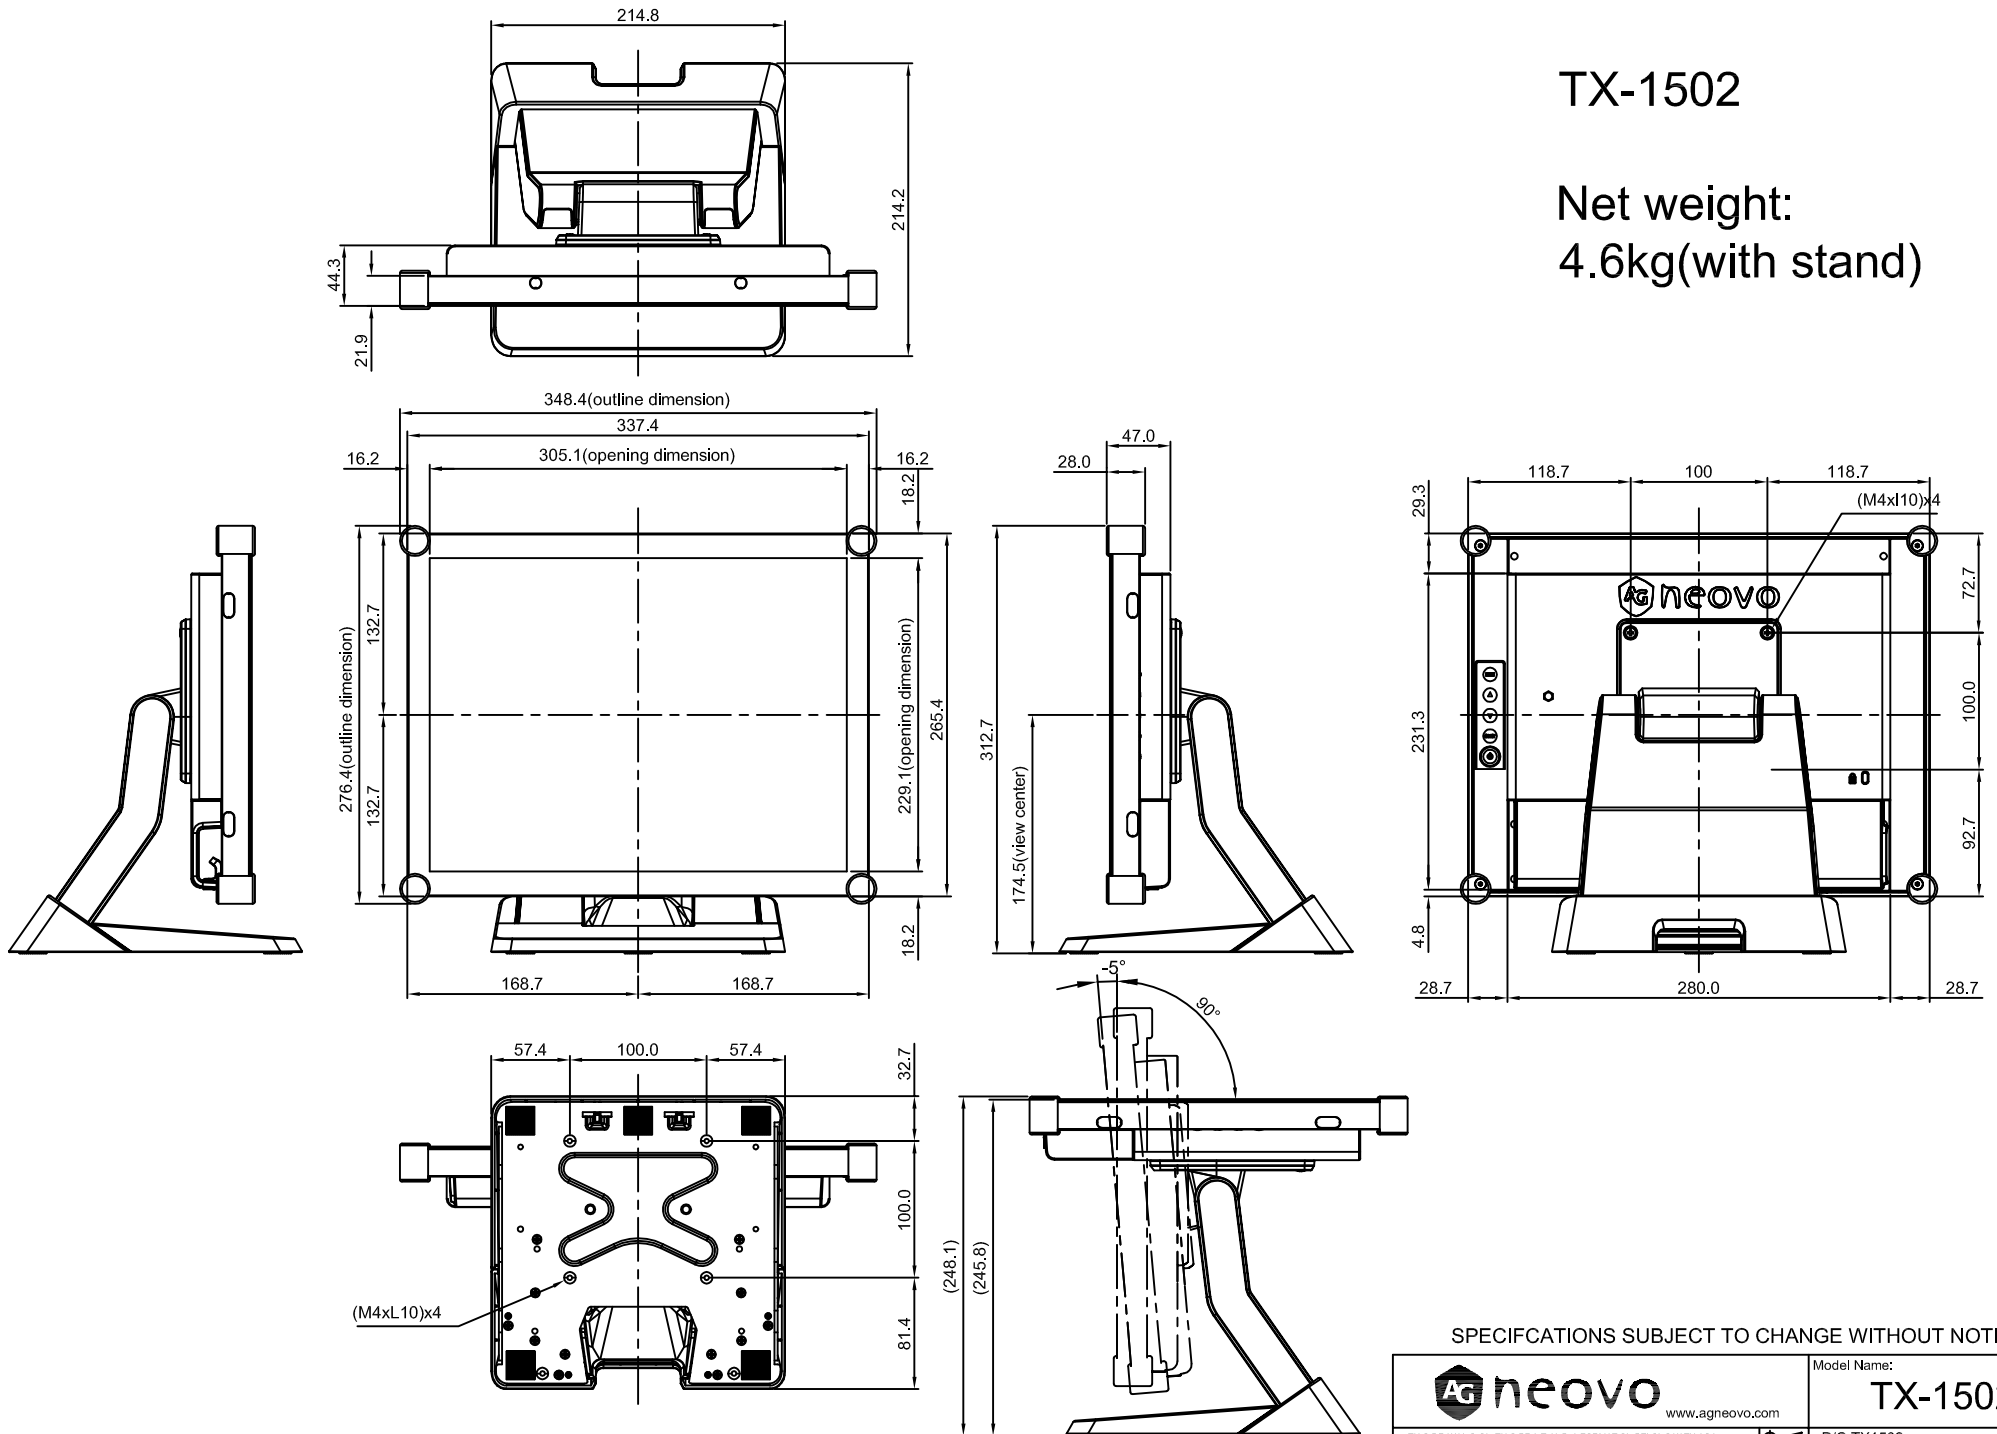

TX-1502

Net weight:
4.6kg(with stand)

SPECIFICATIONS SUBJECT TO CHANGE WITHOUT NOTICE.

AG neovo

www.agneovo.com

Model Name:

TX-1502

P/C:TX1502

SCALE | 1:1 | UNITS | mm | V.1.01