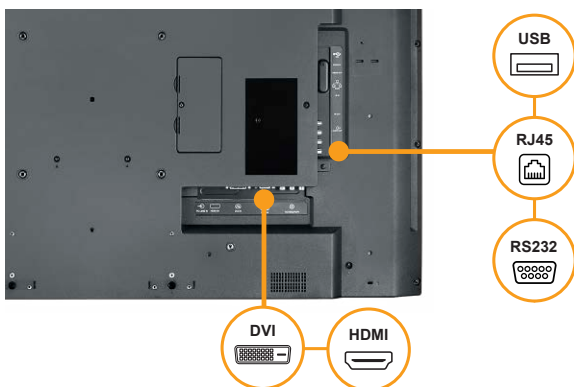

# PM-Series LCD Display 32" | 43" | 48"

**Slim Bezel Displays for  
a Simple and Affordable  
Digital Signage Solution**

The PM-Series slim bezel displays are designed for commercial applications that require the delivery of impactful content at a reduced total cost of operation. Given its easy-to-use content playback, Full HD resolution with a wide viewing angle, brightness of 350 nits and 16/7 reliability, these signage displays are the ideal solution for digital signage applications in restaurants, retail stores, medical offices, corporate meeting areas and hospitality.

### Simple Content Scheduling

The embedded USB media player allows users to conveniently play content from a USB drive. Simply create scheduled playlists and configure playback settings with the included remote control to display your personalized content.

### Easily Deliver Business Messaging

The PM-Series combines Full HD 1920x1080 resolution, 350 nits of brightness and 16/7 commercial operation times to easily deliver business messaging and boost customer engagement.

### Features

- Full HD 1920 x 1080 resolution
- Anti-Burn-in™ technology prevents image ghosting
- Image Enhancer: 3D Comb Filter / Deinterlace / Noise Reduction
- Versatile connectivity: HDMI, DVI, VGA, Component, Composite
- An integrated scheduler allows content programming based on time and day
- Built-in USB media player for simple signage content delivery
- DMR function: play media shared over a local network
- RJ45, RS232, IR device control support
- Selectable gamma curves optimise different kinds of images
- Built-in speakers
- Ideal for 16/7 commercial operation