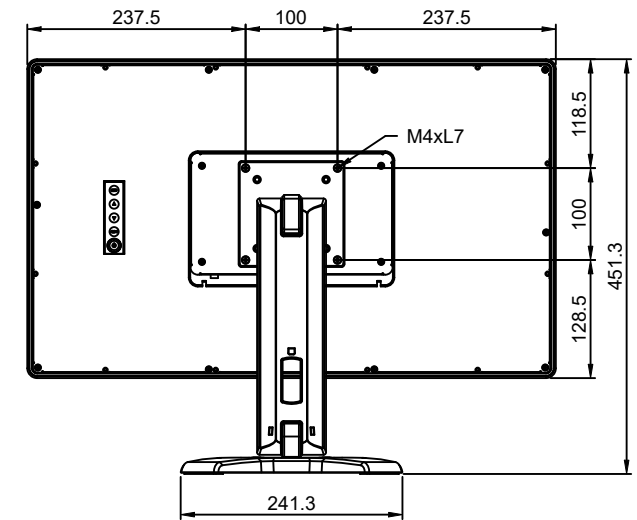

TX-2401 / TX-2401 White
 Net weight : 7.8 kg

SPECIFICATIONS SUBJECT TO CHANGE WITHOUT NOTICE.

 www.agneovo.com	Model Name:	TX-2401 / TX-2401 White
	<small>THIS DRAWING ON THIS PRINT AND INFORMATION BELONG WITH AG Neovo. ANY REPRODUCTION IN PART OR WHOLE WITHOUT WRITTEN PERMISSION OF AG Neovo IS PROHIBITED.</small>	P/C: TX2410