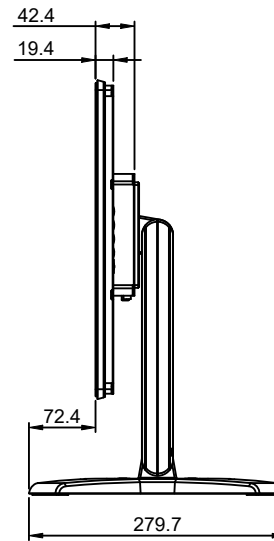

TX-2401 / TX-2401 White
 Net weight : 7.8 kg

SPECIFICATIONS SUBJECT TO CHANGE WITHOUT NOTICE.

 www.agneovo.com	Model Name:	TX-2401 / TX-2401 White
	<small>THIS DRAWING ON THIS PRINT AND INFORMATION BELONG WITH AG Neovo. ANY REPRODUCTION IN PART OR WHOLE WITHOUT WRITTEN PERMISSION OF AG Neovo IS PROHIBITED.</small>	P/C: TX2410