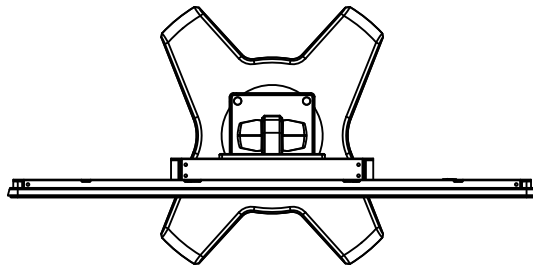

TX-2401 / TX-2401 White
 Net weight : 7.8 kg

SPECIFICATIONS SUBJECT TO CHANGE WITHOUT NOTICE.

 www.agneovo.com	Model Name:	TX-2401 / TX-2401 White
	<small>THIS DRAWING ON THIS PRINT AND INFORMATION BELONG WITH AG Neovo. ANY REPRODUCTION IN PART OR WHOLE WITHOUT WRITTEN PERMISSION OF AG Neovo IS PROHIBITED.</small>	P/C: TX2410