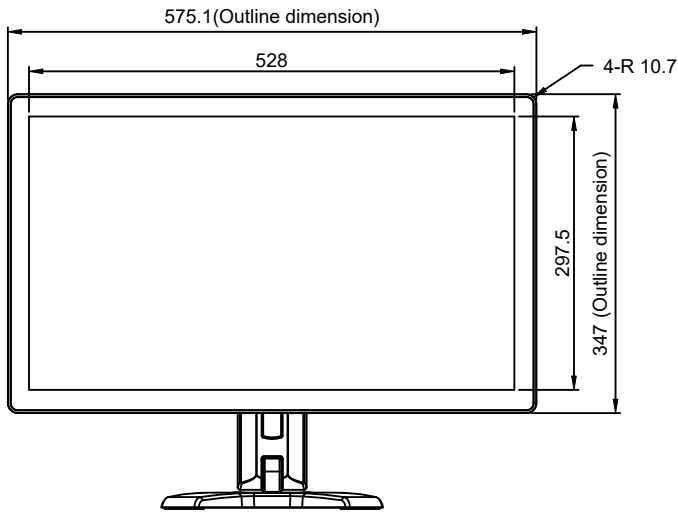

TX-2401 / TX-2401 White
 Net weight : 7.8 kg

SPECIFICATIONS SUBJECT TO CHANGE WITHOUT NOTICE.

 www.agneovo.com	Model Name:	TX-2401 / TX-2401 White
	<small>THIS DRAWING ON THIS PRINT AND INFORMATION BELONG WITH AG Neovo. ANY REPRODUCTION IN PART OR WHOLE WITHOUT WRITTEN PERMISSION OF AG Neovo IS PROHIBITED.</small>	P/C: TX2410