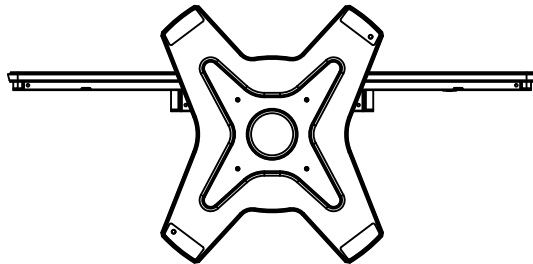

TX-2401 / TX-2401 White
 Net weight : 7.8 kg

SPECIFICATIONS SUBJECT TO CHANGE WITHOUT NOTICE.

 www.agneovo.com	Model Name:	TX-2401 / TX-2401 White
	<small>THIS DRAWING ON THIS PRINT AND INFORMATION BELONG WITH AG Neovo. ANY REPRODUCTION IN PART OR WHOLE WITHOUT WRITTEN PERMISSION OF AG Neovo IS PROHIBITED.</small>	P/C: TX2410