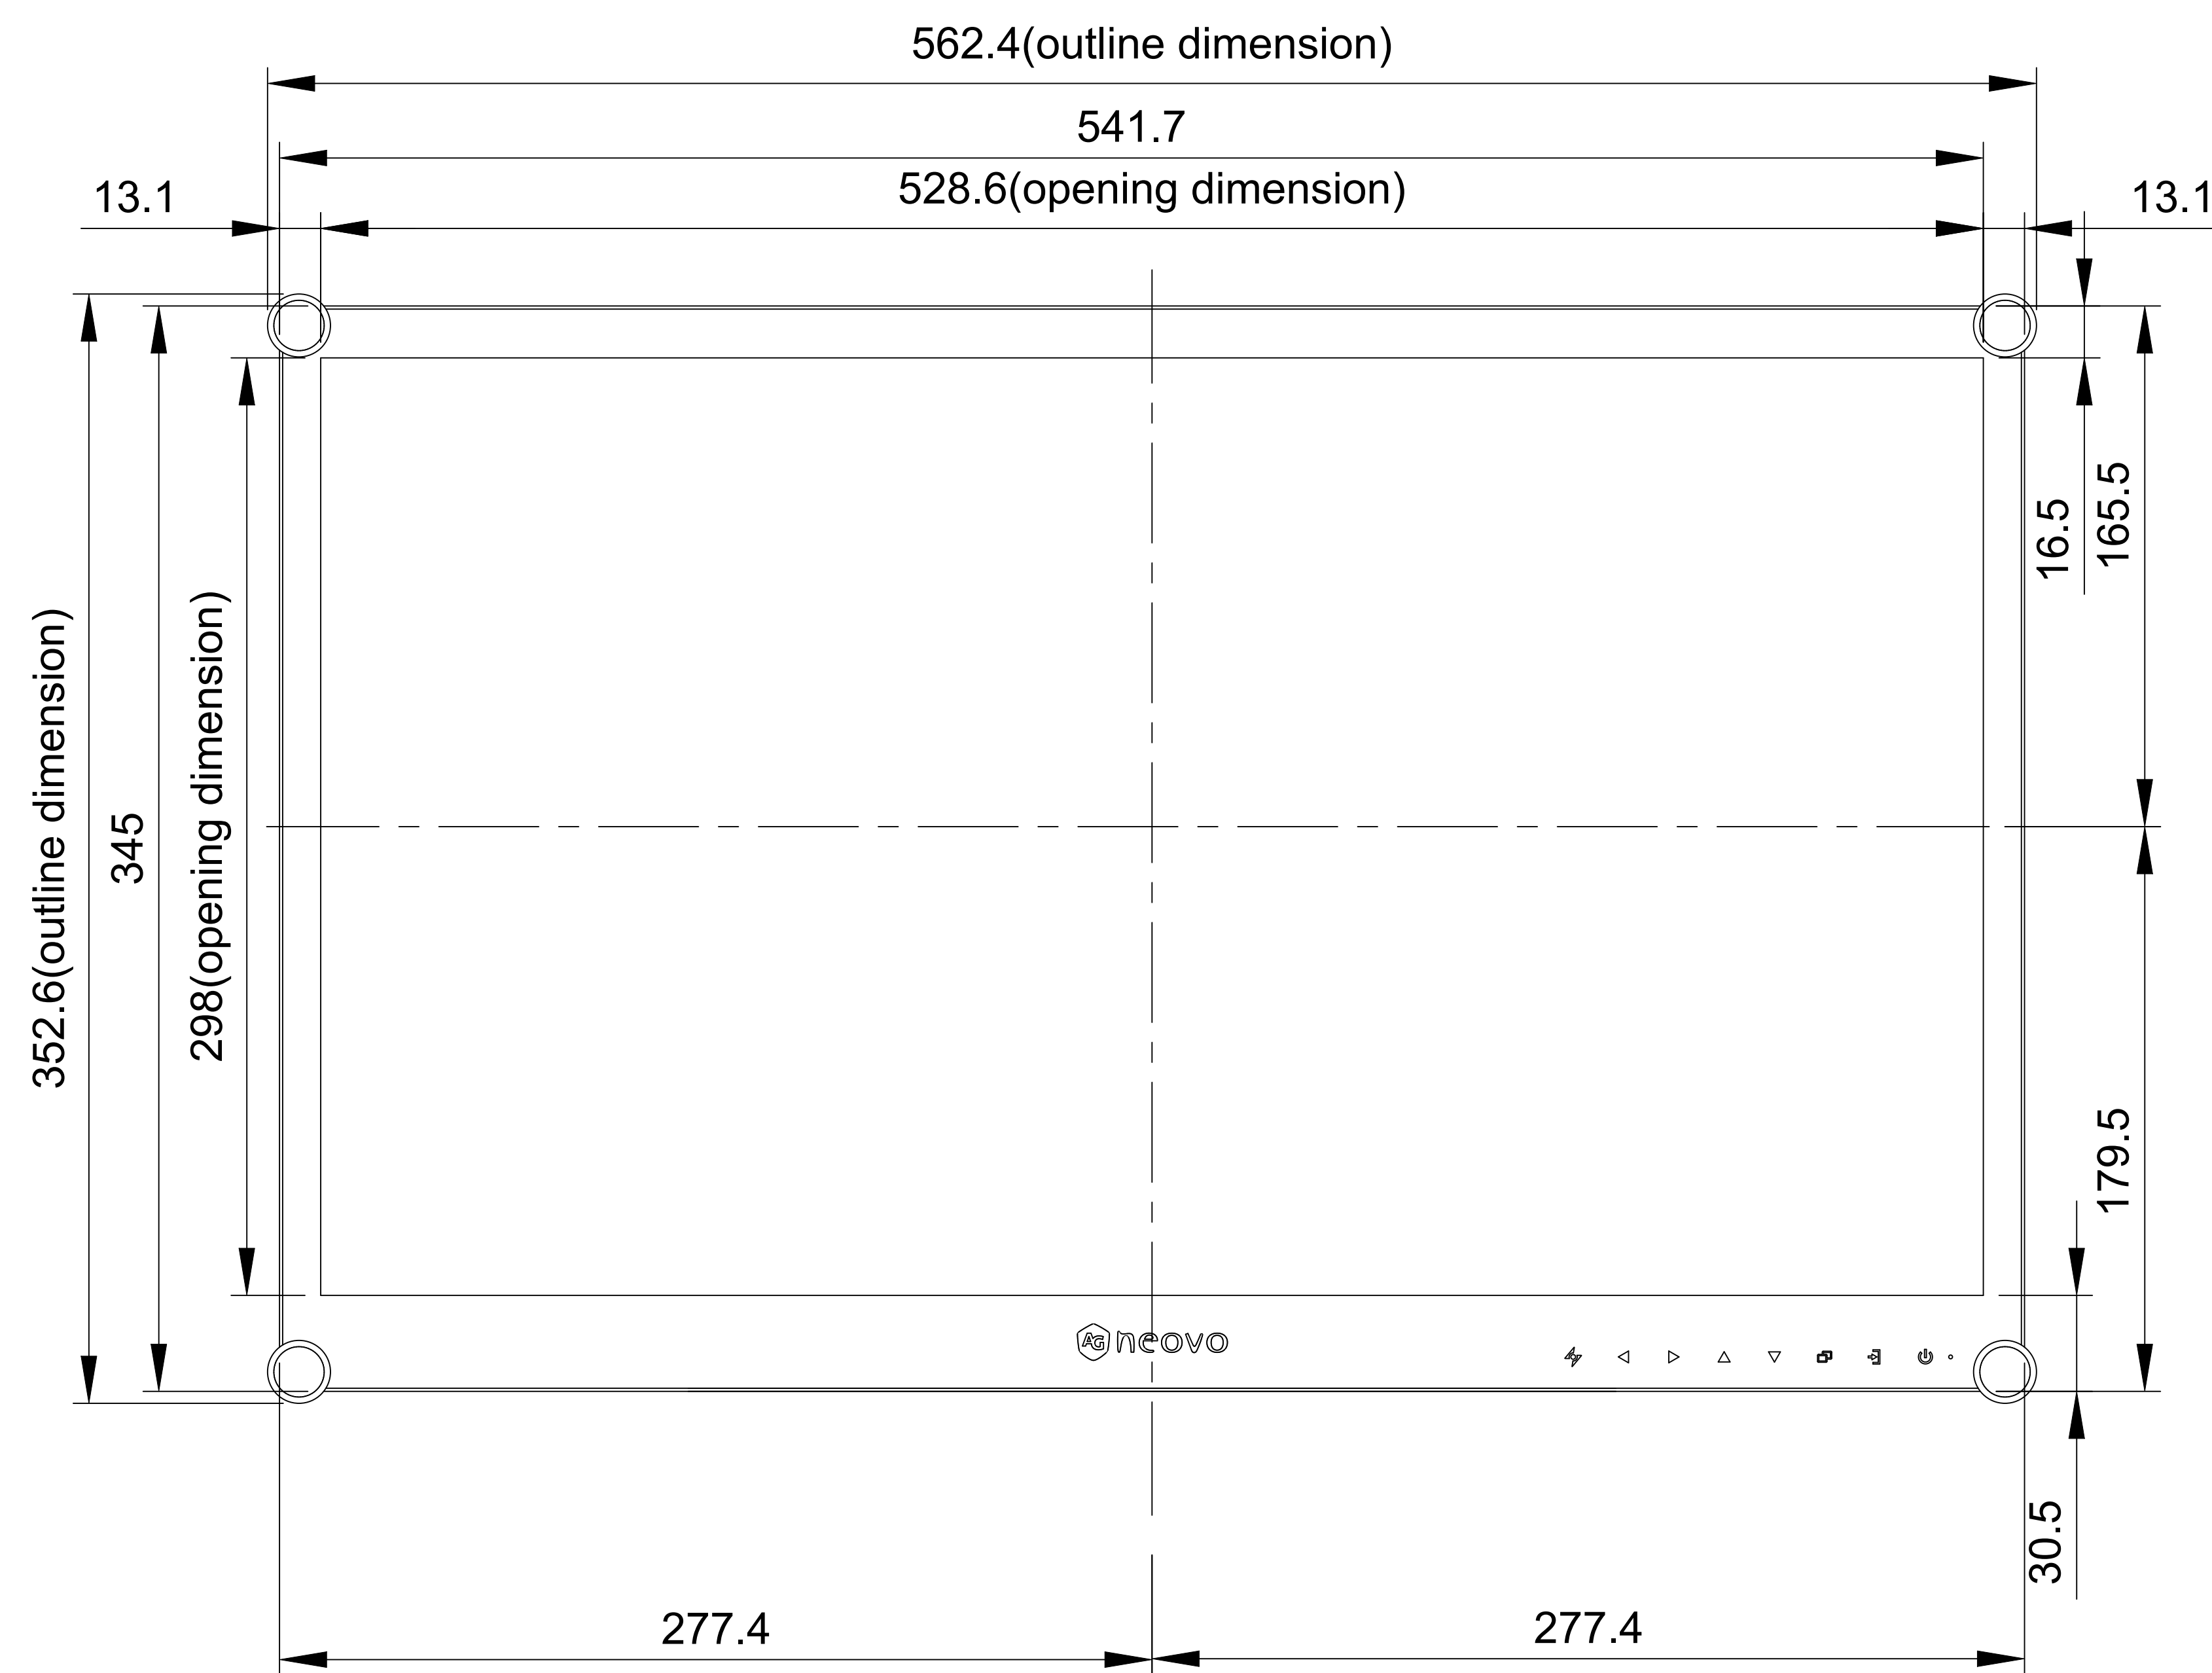

DR-24G

Net weight (w/o stand) : 7.4kg

SPECIFICATIONS SUBJECT TO CHANGE WITHOUT NOTICE.

Model Name:
DR-24G

THIS DRAWING ON THIS PRINT AND INFORMATION BELONG WITH AG Neovo. ANY REPRODUCTION IN PART OR WHOLE WITHOUT WRITTEN PERMISSION OF AG Neovo IS PROHIBITED.

THIRD ANGLE PROJECTION
P/C:DR24G0
SCALE | 1:1 | UNITS | mm | V.1.01