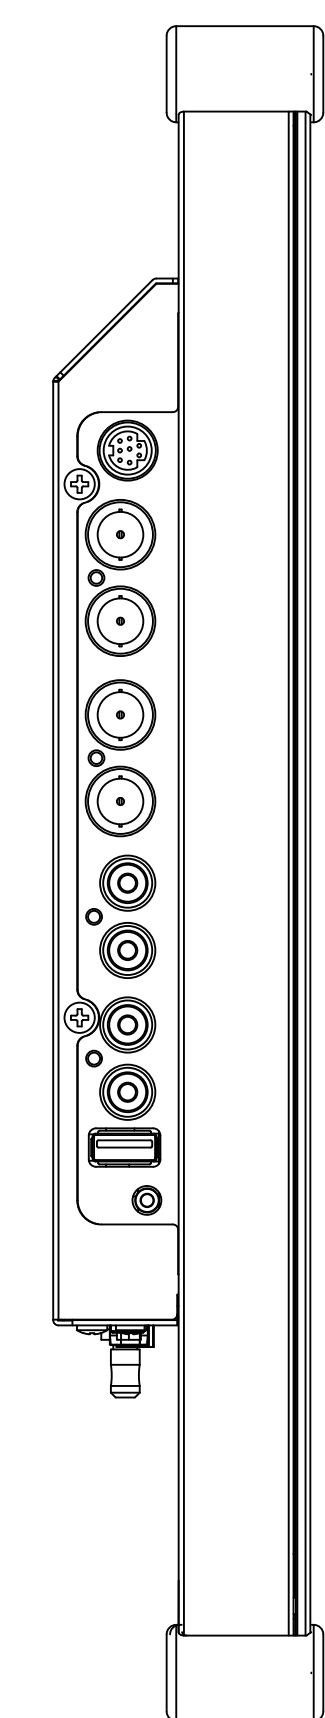

DR-24G

Net weight (w/o stand) : 7.4kg

SPECIFICATIONS SUBJECT TO CHANGE WITHOUT NOTICE.

Model Name:
DR-24G

THIS DRAWING ON THIS PRINT AND INFORMATION BELONG WITH AG Neovo. ANY REPRODUCTION IN PART OR WHOLE WITHOUT WRITTEN PERMISSION OF AG Neovo IS PROHIBITED.

THIRD ANGLE PROJECTION
P/C:DR24G0
SCALE | 1:1 | UNITS | mm | V.1.01