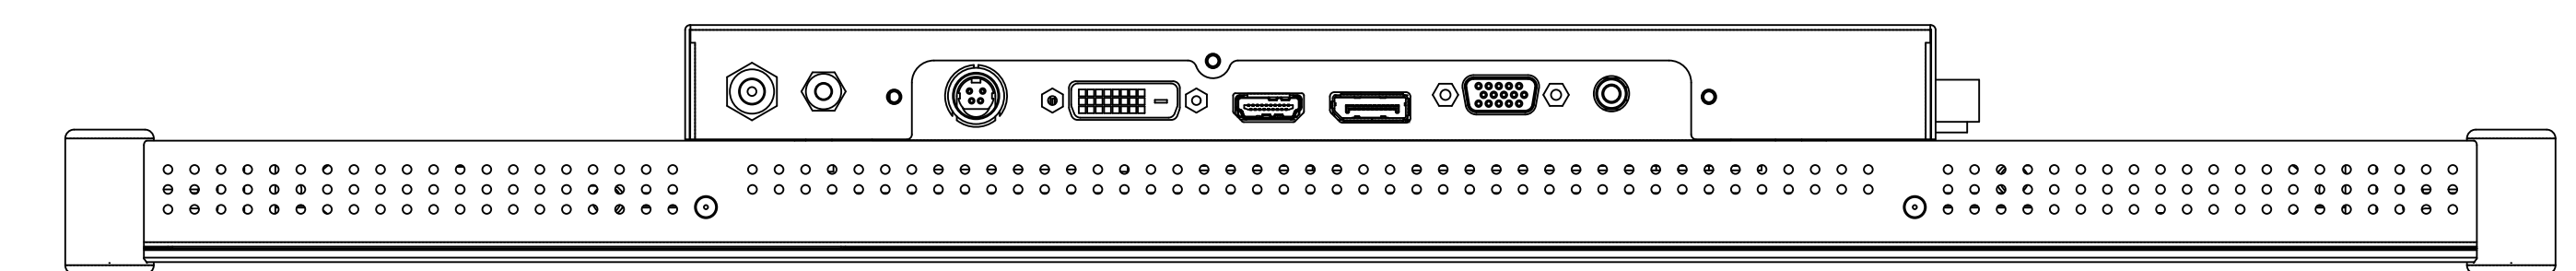

DR-24G

Net weight (w/o stand) : 7.4kg

SPECIFICATIONS SUBJECT TO CHANGE WITHOUT NOTICE.

Model Name:
DR-24G

THIS DRAWING ON THIS PRINT AND INFORMATION BELONG WITH AG Neovo. ANY REPRODUCTION IN PART OR WHOLE WITHOUT WRITTEN PERMISSION OF AG Neovo IS PROHIBITED.

THIRD ANGLE PROJECTION
P/C:DR24G0
SCALE | 1:1 | UNITS | mm | V.1.01