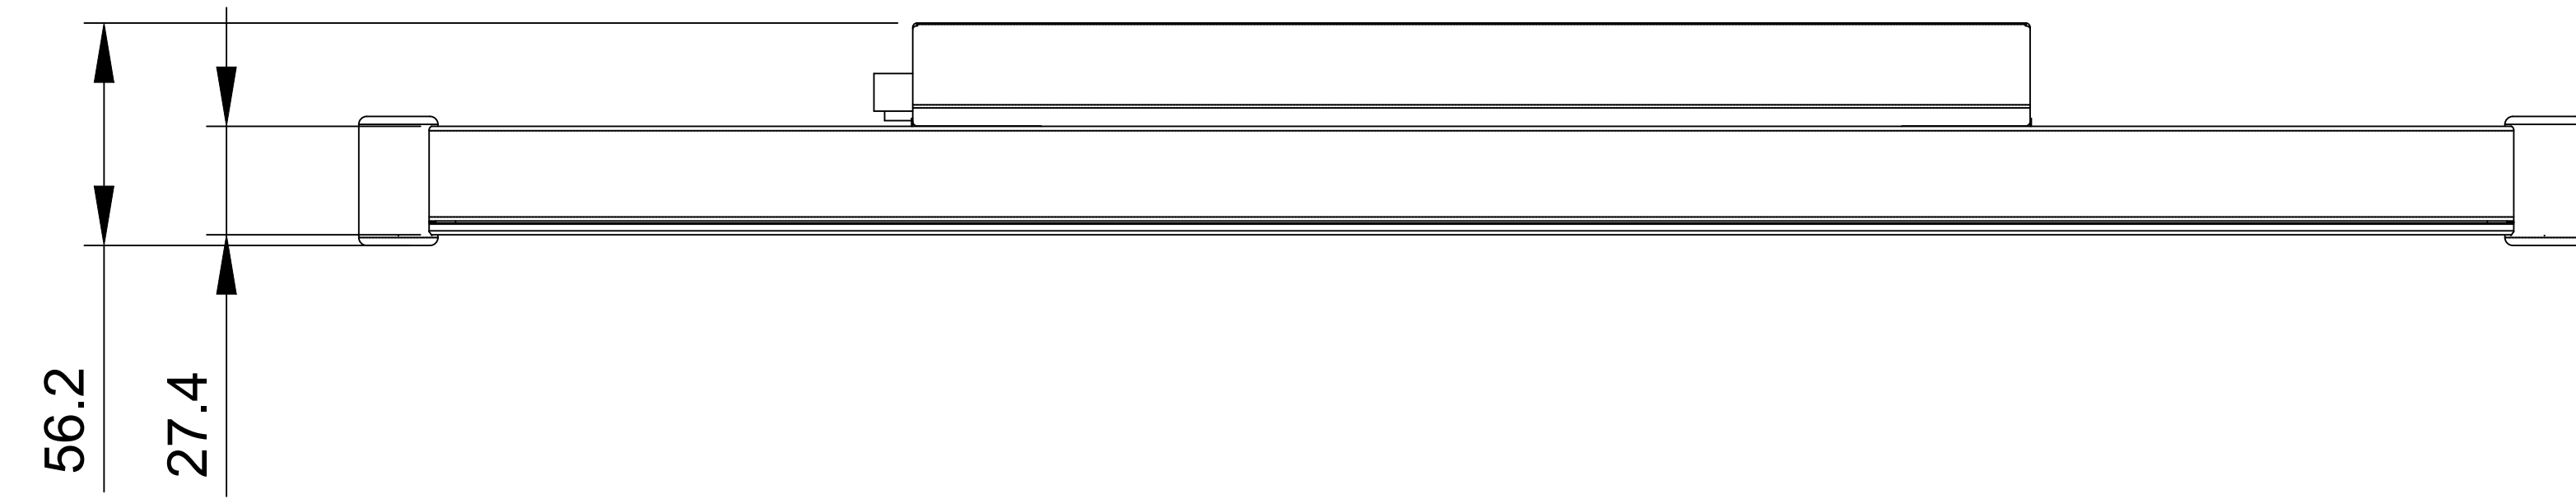

DR-24G

Net weight (w/o stand) : 7.4kg

SPECIFICATIONS SUBJECT TO CHANGE WITHOUT NOTICE.

Model Name:
DR-24G

THIS DRAWING ON THIS PRINT AND INFORMATION BELONG WITH AG Neovo. ANY REPRODUCTION IN PART OR WHOLE WITHOUT WRITTEN PERMISSION OF AG Neovo IS PROHIBITED.

THIRD ANGLE PROJECTION
P/C:DR24G0
SCALE | 1:1 | UNITS | mm | V.1.01