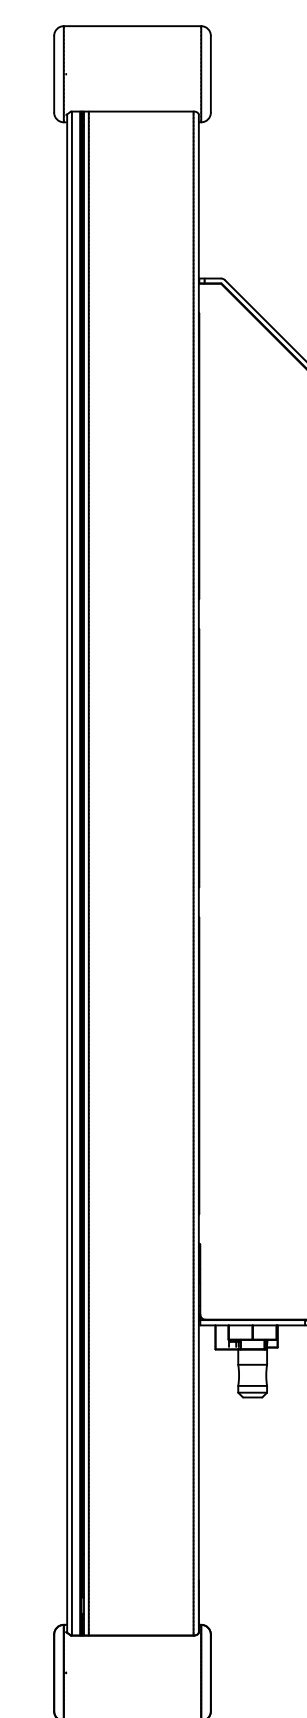

DR-24G

Net weight (w/o stand) : 7.4kg

SPECIFICATIONS SUBJECT TO CHANGE WITHOUT NOTICE.

Model Name:
DR-24G

THIS DRAWING ON THIS PRINT AND INFORMATION BELONG WITH AG Neovo. ANY REPRODUCTION IN PART OR WHOLE WITHOUT WRITTEN PERMISSION OF AG Neovo IS PROHIBITED.

THIRD ANGLE PROJECTION
P/C:DR24G0
SCALE | 1:1 | UNITS | mm | V.1.01