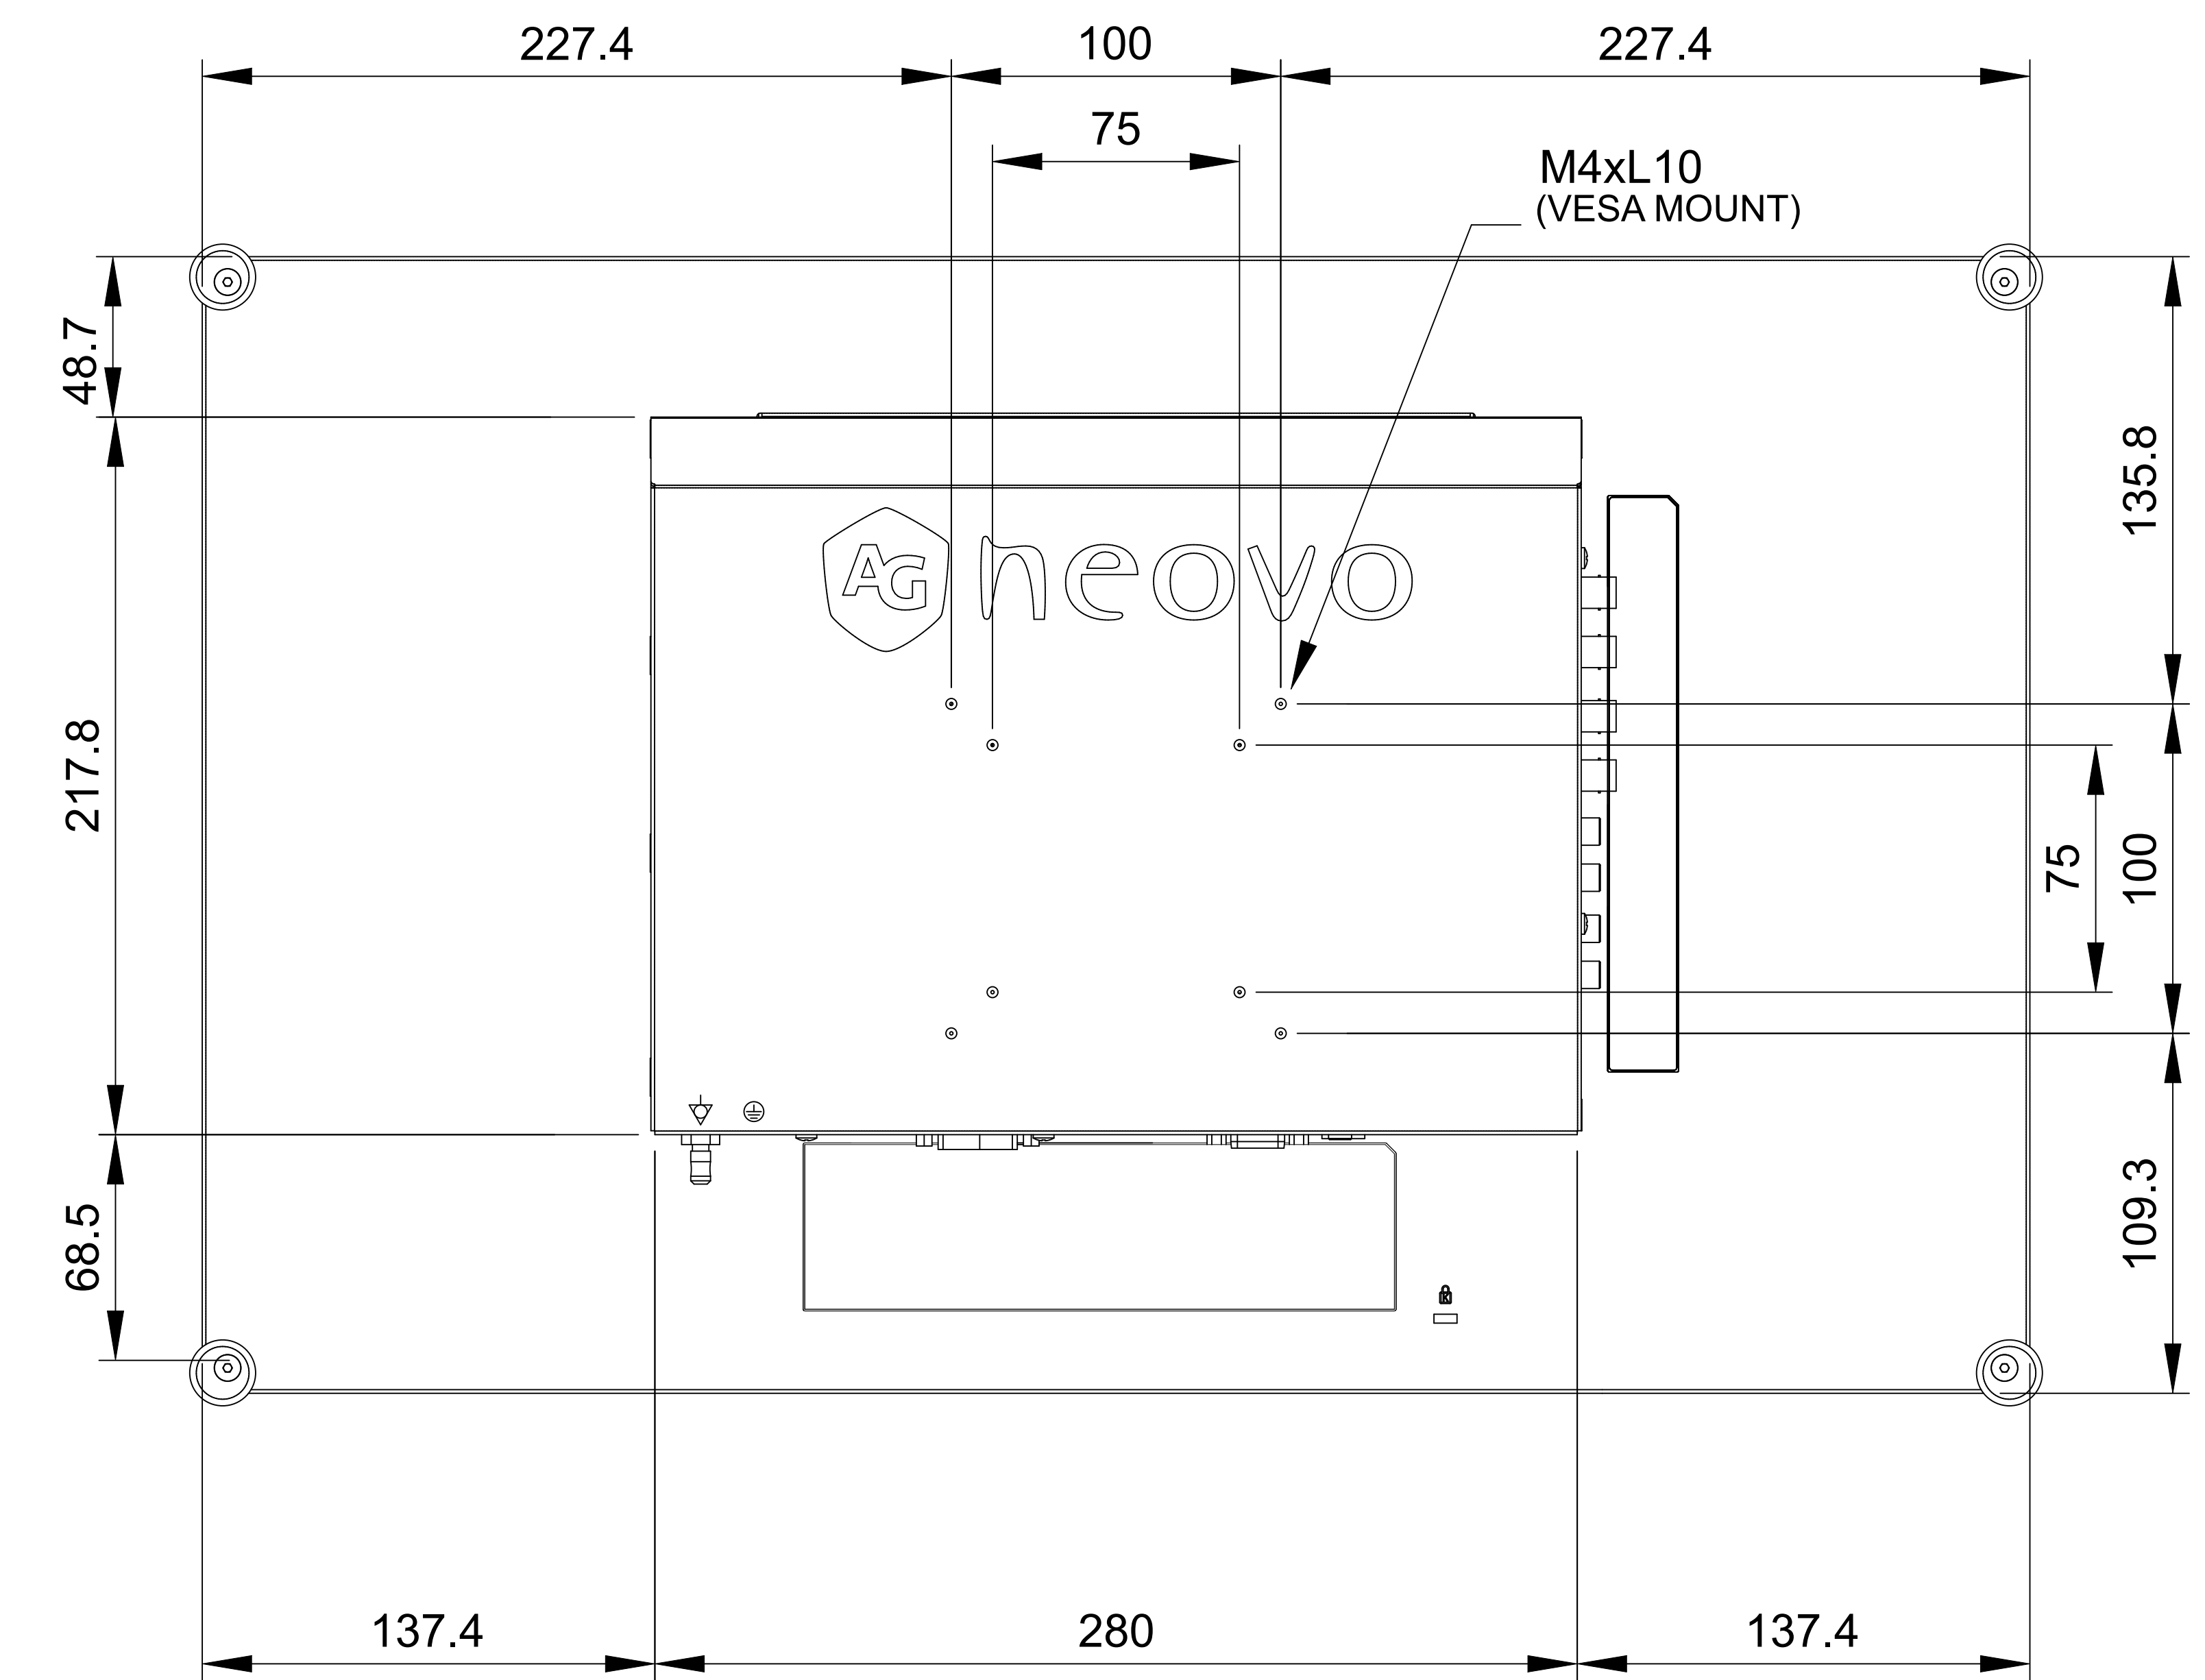

DR-24G

Net weight (w/o stand) : 7.4kg

SPECIFICATIONS SUBJECT TO CHANGE WITHOUT NOTICE.

Model Name:
DR-24G

THIS DRAWING ON THIS PRINT AND INFORMATION BELONG WITH AG Neovo. ANY REPRODUCTION IN PART OR WHOLE WITHOUT WRITTEN PERMISSION OF AG Neovo IS PROHIBITED.

THIRD ANGLE PROJECTION
P/C:DR24G0
SCALE | 1:1 | UNITS | mm | V.1.01