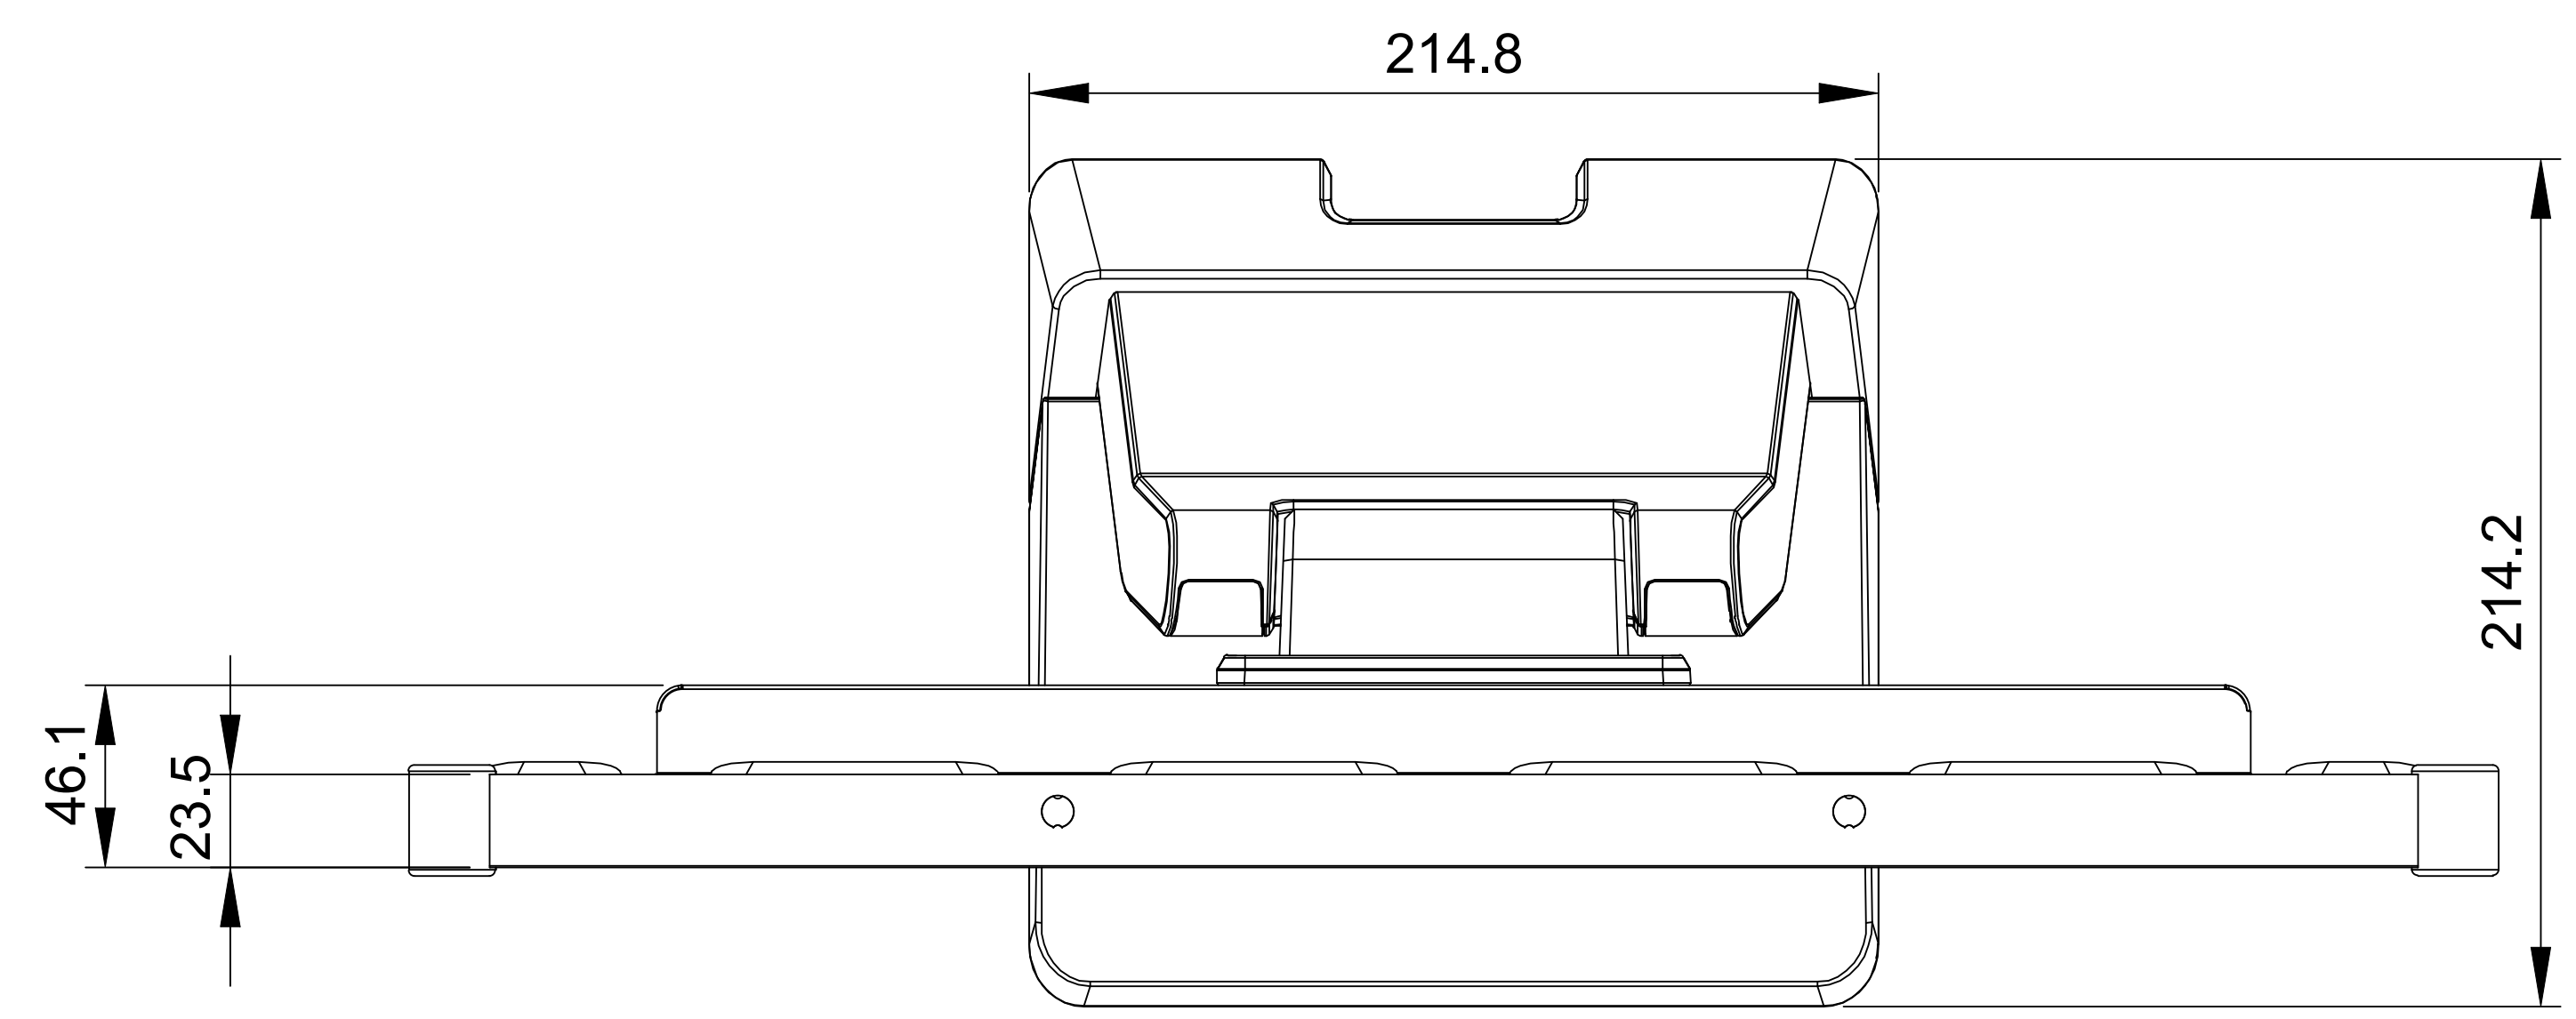

TX-2202A /TX-2202A White

SPECIFICATIONS SUBJECT TO CHANGE WITHOUT NOTICE.

 www.agneovo.com	Model Name:		TX-2202A / TX-2202AWhite			
	P/C:TX2A00		SCALE	1:1	UNITS	mm
<small>THIS DRAWING ON THIS PRINT AND INFORMATION BELONG WITH AG Neovo. ANY REPRODUCTION IN PART OR WHOLE WITHOUT WRITTEN PERMISSION OF AG Neovo IS PROHIBITED.</small>		 <small>THIRD ANGLE PROJECTION</small>				