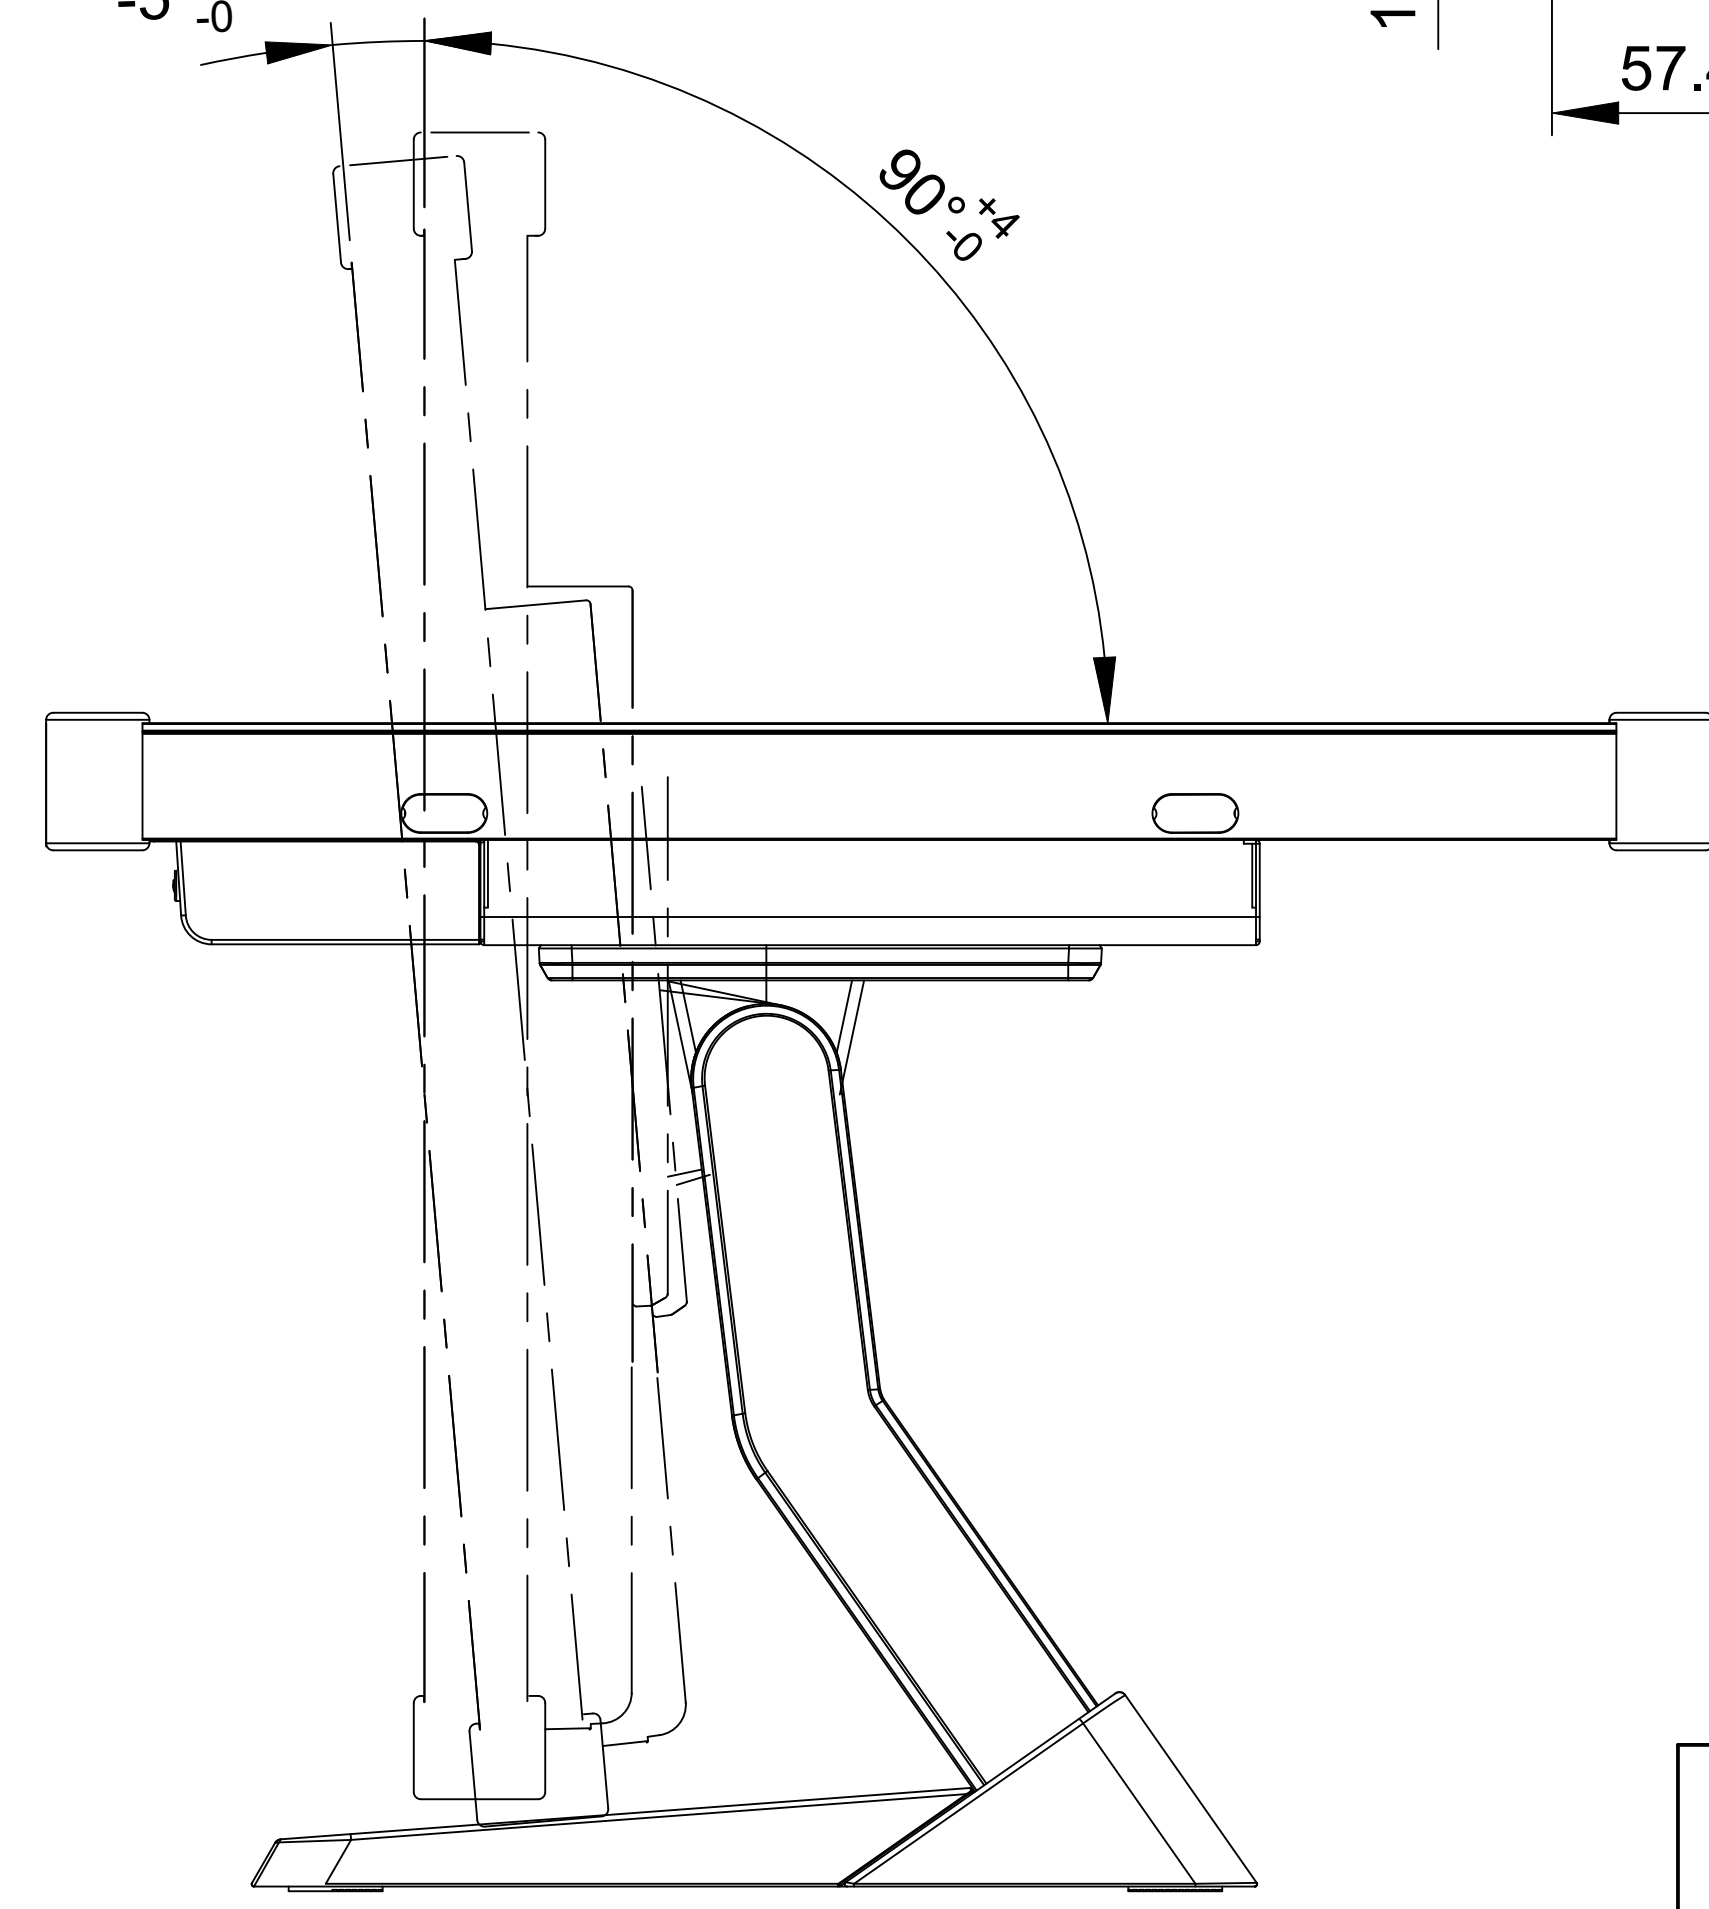

TX-2202A /TX-2202A White

SPECIFICATIONS SUBJECT TO CHANGE WITHOUT NOTICE.

 www.agneovo.com	Model Name:		TX-2202A / TX-2202AWhite			
	P/C:TX2A00		SCALE	1:1	UNITS	mm
<small>THIS DRAWING ON THIS PRINT AND INFORMATION BELONG WITH AG Neovo. ANY REPRODUCTION IN PART OR WHOLE WITHOUT WRITTEN PERMISSION OF AG Neovo IS PROHIBITED.</small>		 <small>THIRD ANGLE PROJECTION</small>				