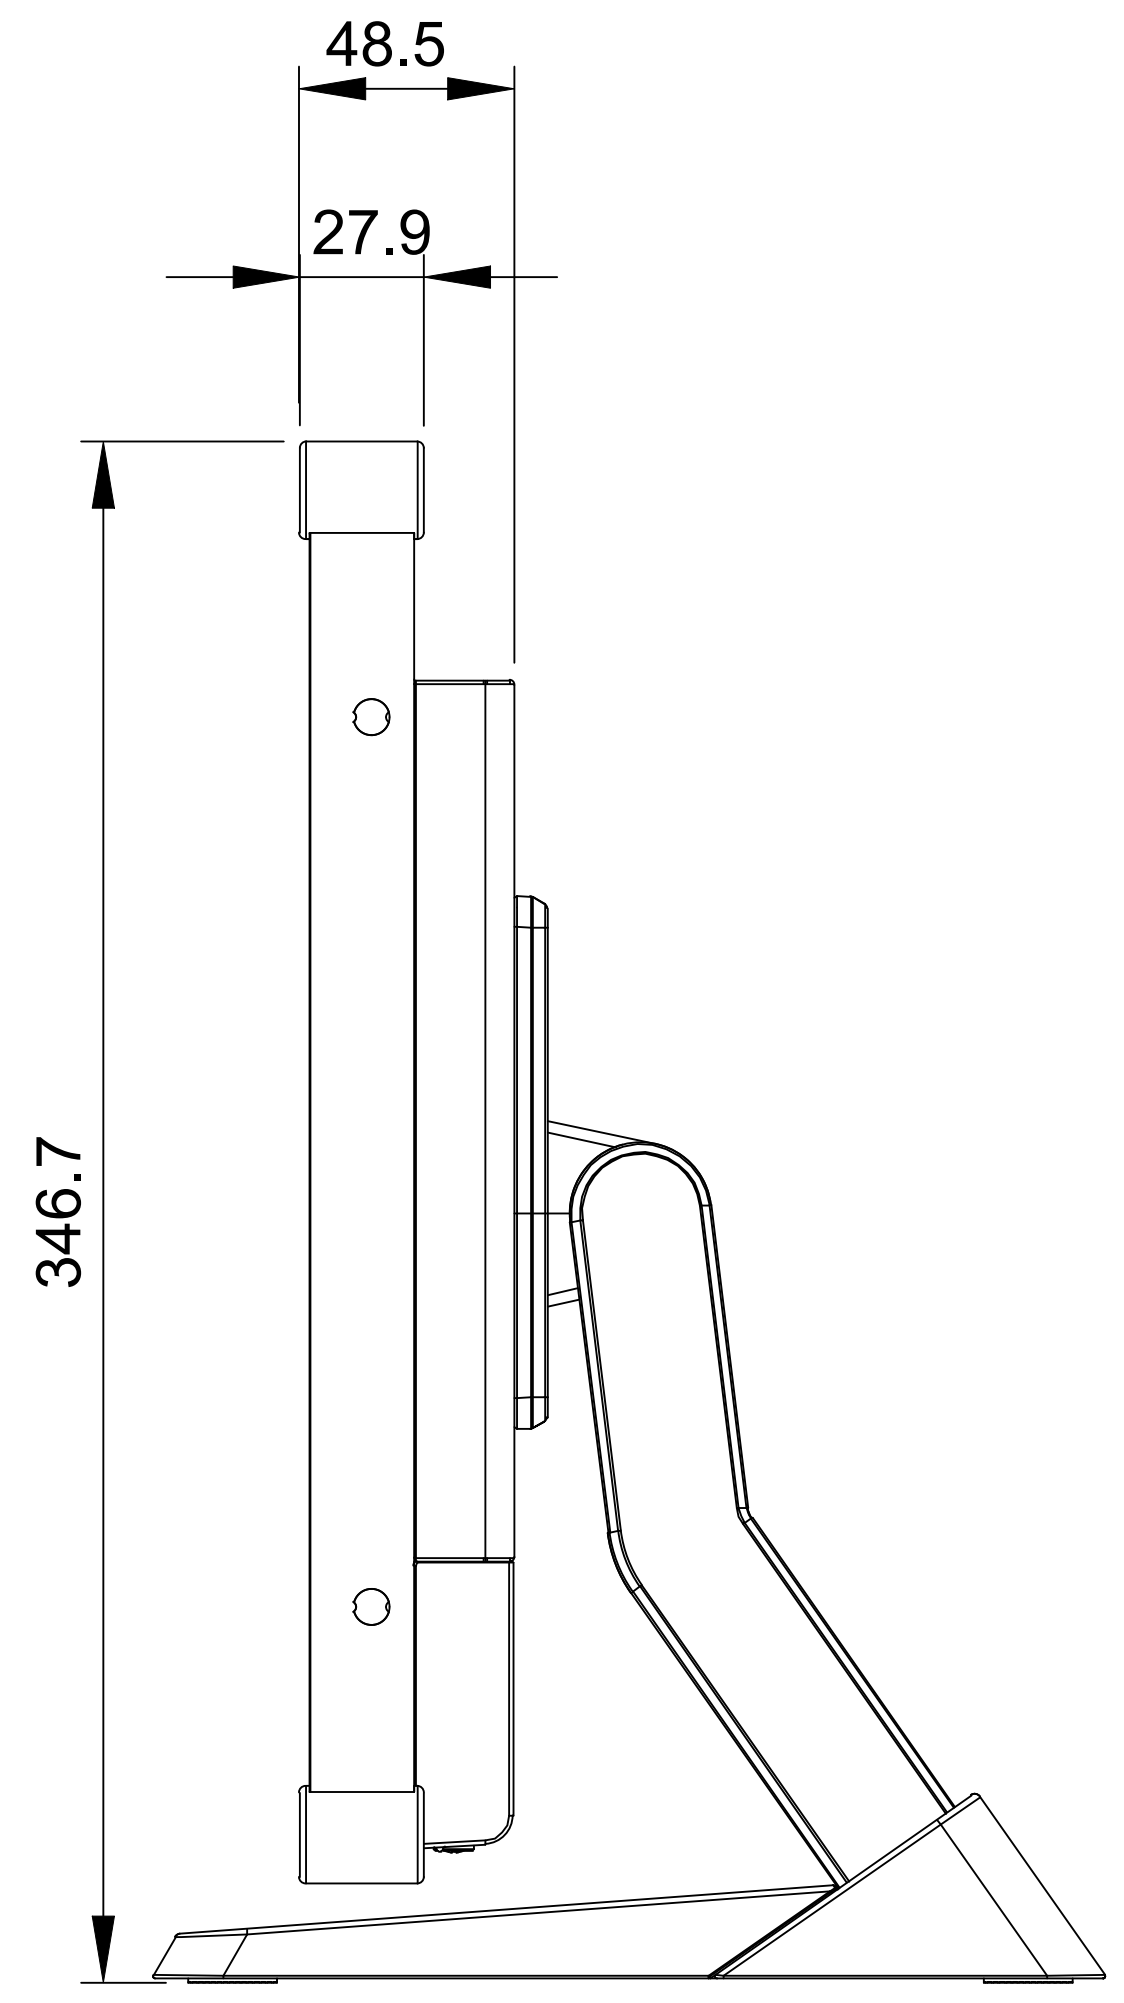

TX-2202A /TX-2202A White

SPECIFICATIONS SUBJECT TO CHANGE WITHOUT NOTICE.

 www.agneovo.com	Model Name:		TX-2202A / TX-2202AWhite			
	P/C:TX2A00		SCALE	1:1	UNITS	mm
<small>THIS DRAWING ON THIS PRINT AND INFORMATION BELONG WITH AG Neovo. ANY REPRODUCTION IN PART OR WHOLE WITHOUT WRITTEN PERMISSION OF AG Neovo IS PROHIBITED.</small>		 <small>THIRD ANGLE PROJECTION</small>				