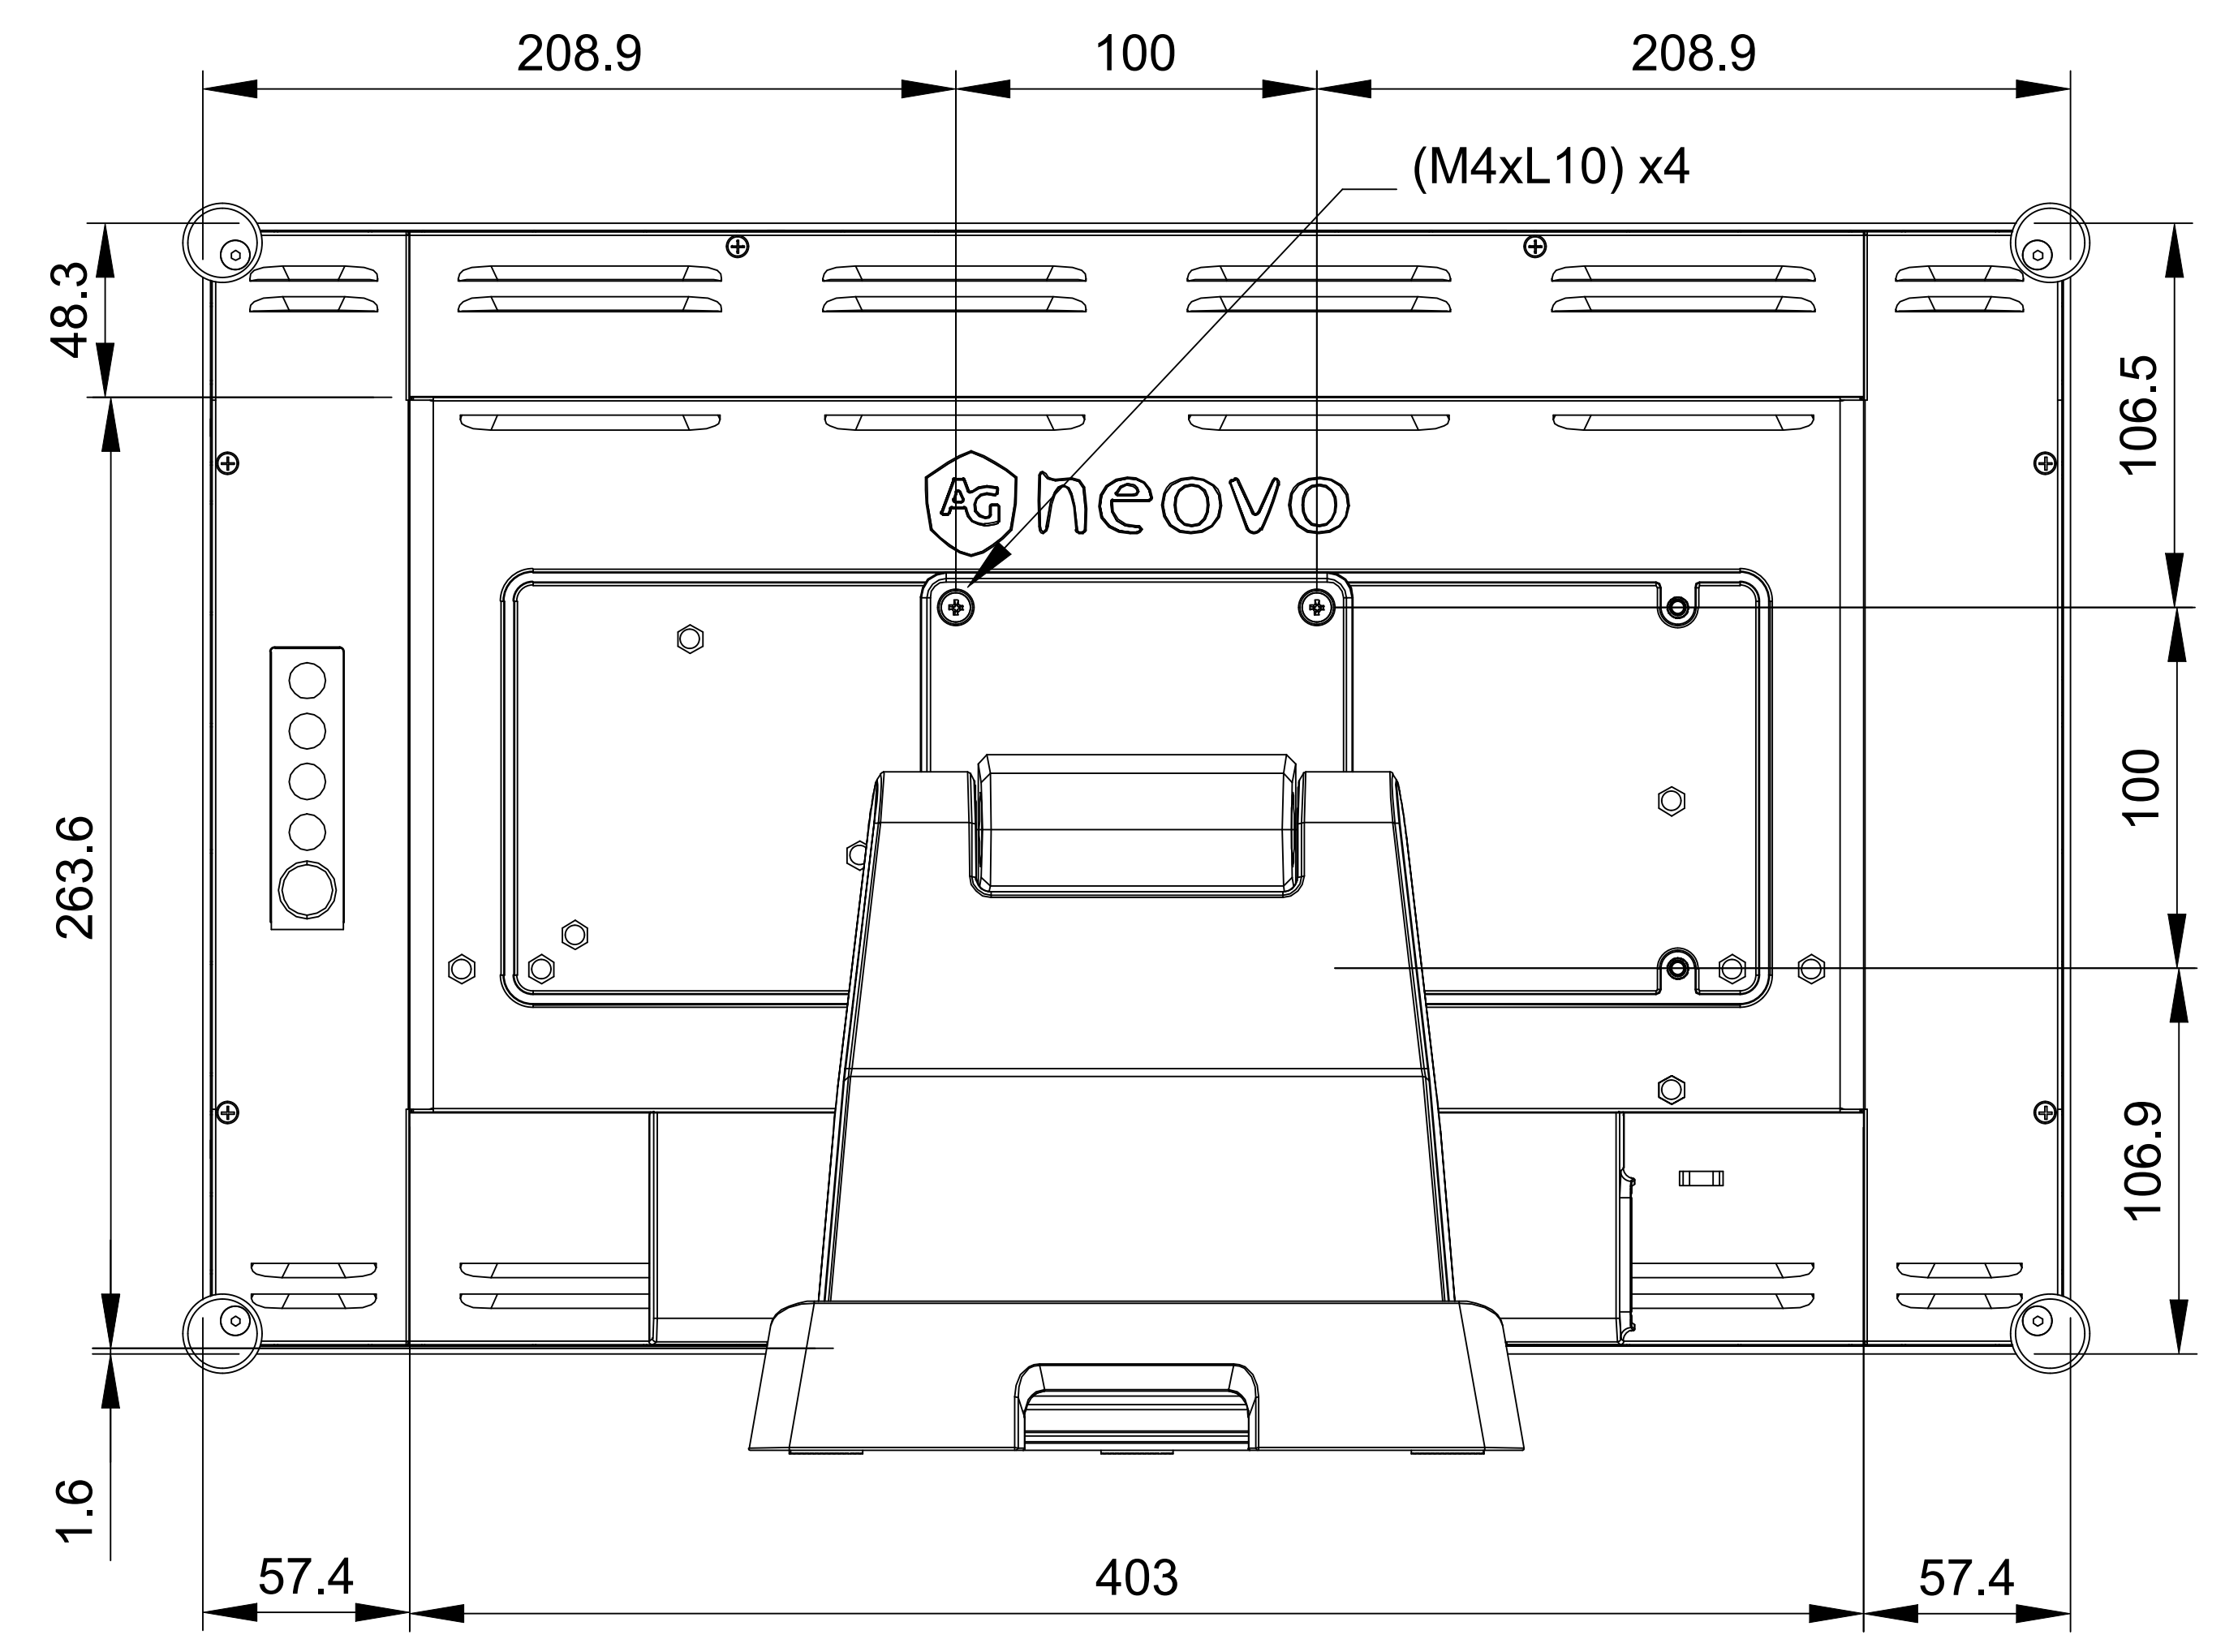

TX-2202A /TX-2202A White

SPECIFICATIONS SUBJECT TO CHANGE WITHOUT NOTICE.

 www.agneovo.com	Model Name:		TX-2202A / TX-2202AWhite			
	P/C:TX2A00		SCALE	1:1	UNITS	mm
<small>THIS DRAWING ON THIS PRINT AND INFORMATION BELONG WITH AG Neovo. ANY REPRODUCTION IN PART OR WHOLE WITHOUT WRITTEN PERMISSION OF AG Neovo IS PROHIBITED.</small>		 <small>THIRD ANGLE PROJECTION</small>				