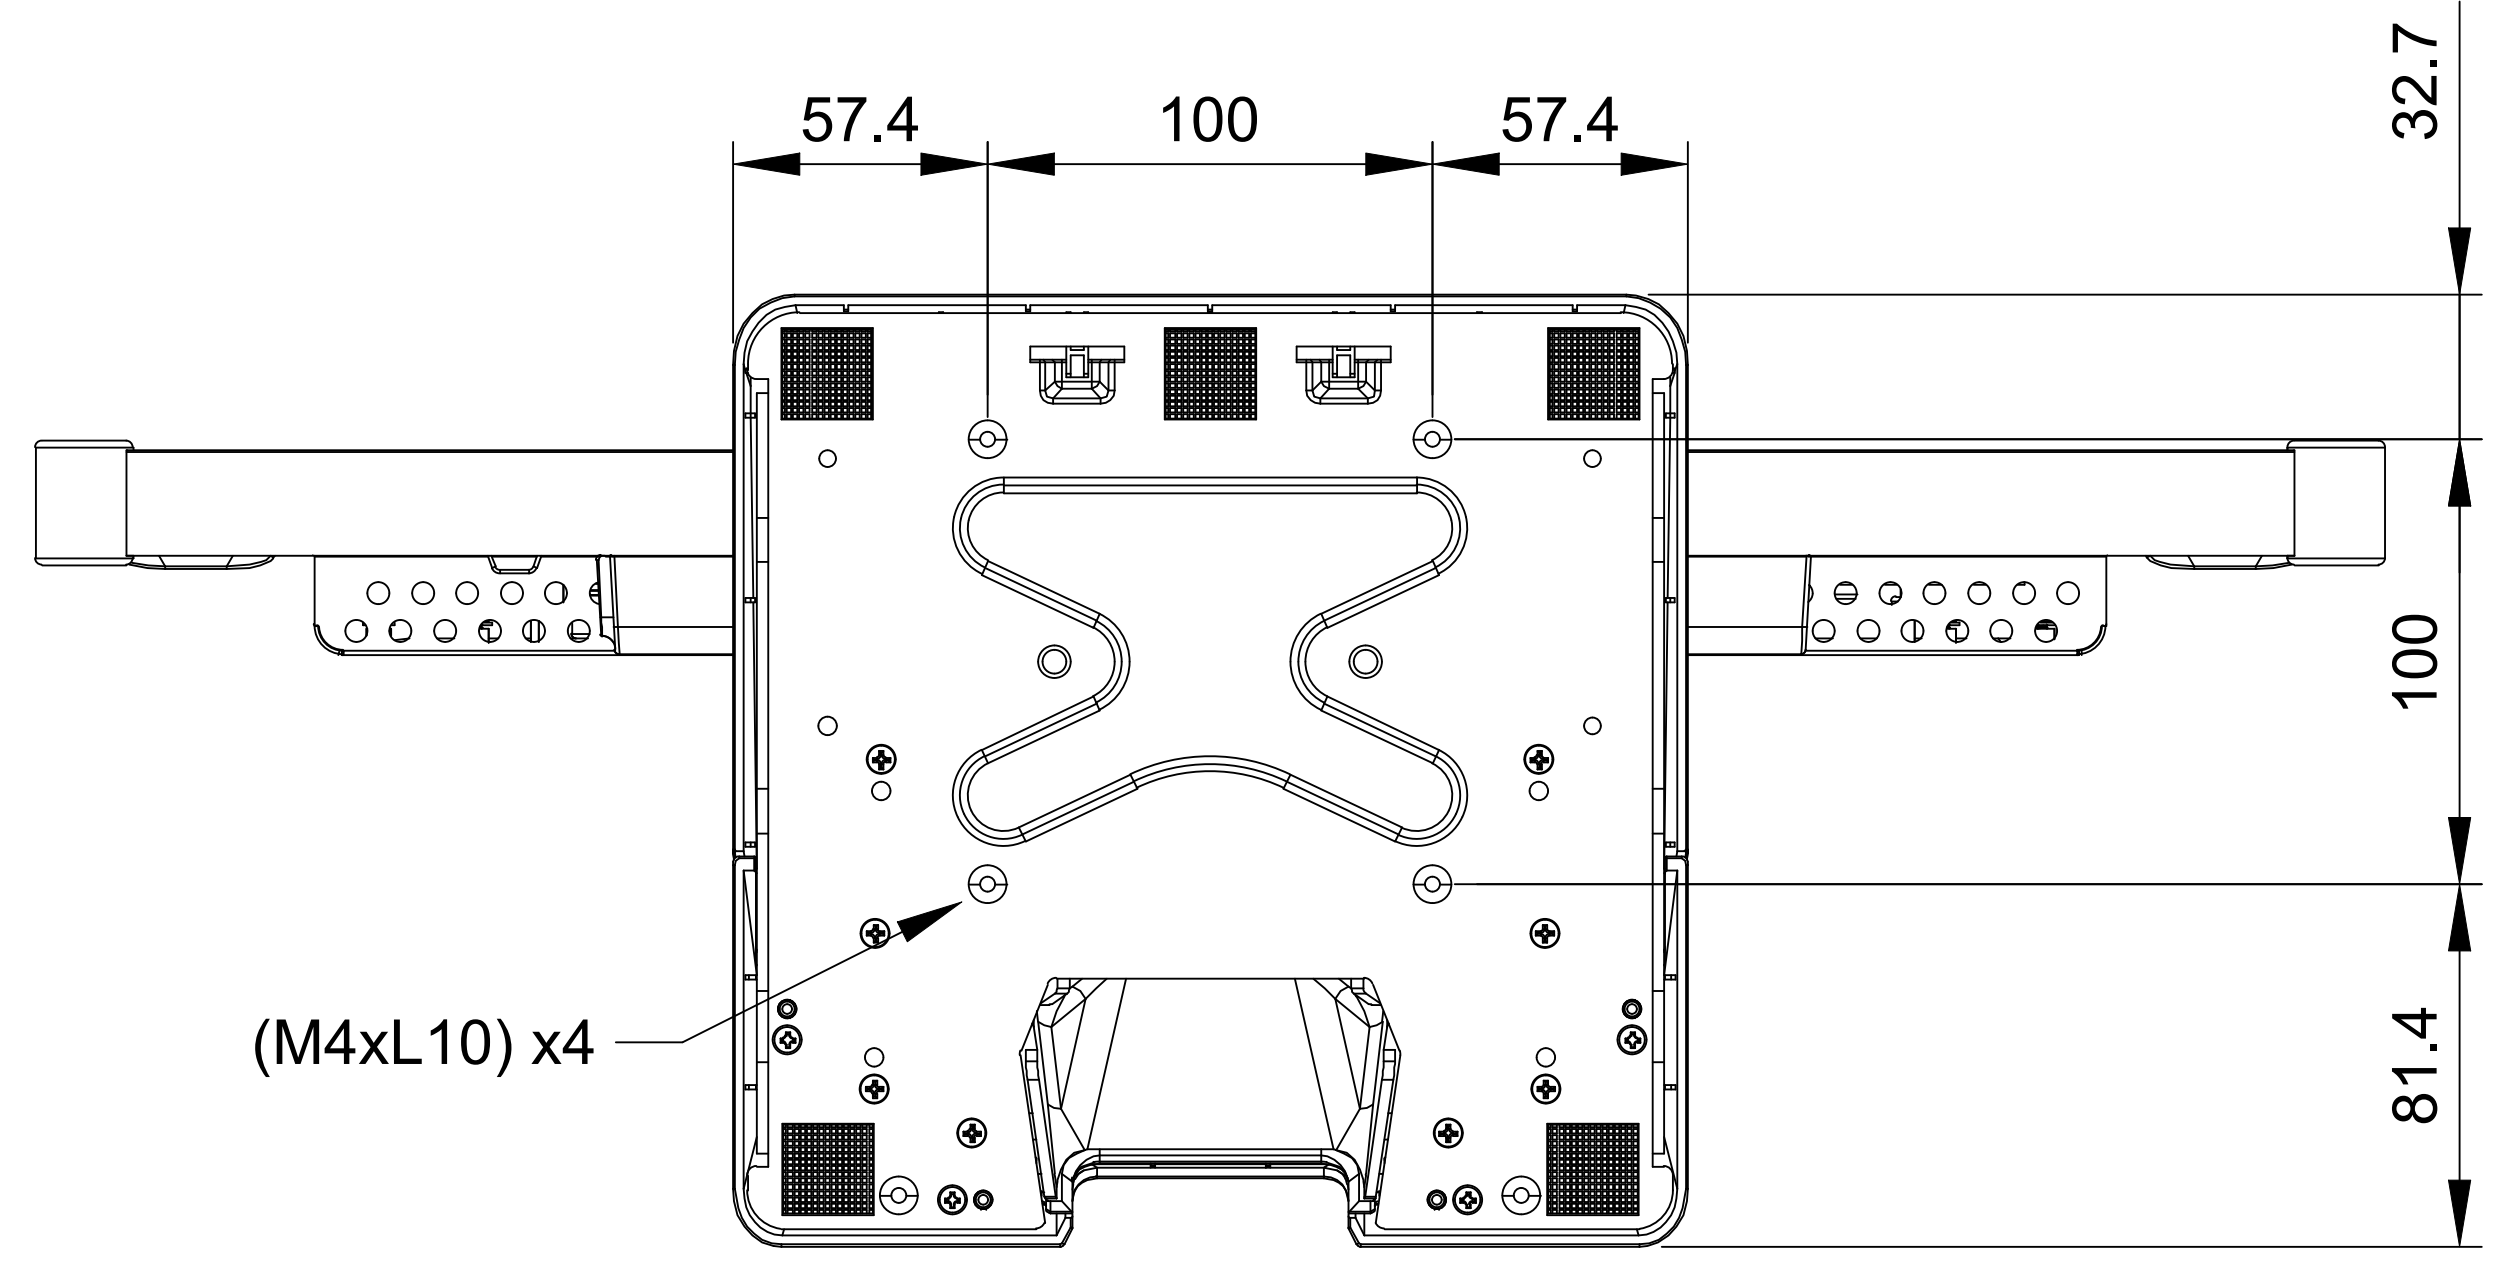

TX-2202A /TX-2202A White

SPECIFICATIONS SUBJECT TO CHANGE WITHOUT NOTICE.

 www.agneovo.com	Model Name:		TX-2202A / TX-2202AWhite			
	P/C:TX2A00		SCALE	1:1	UNITS	mm
<small>THIS DRAWING ON THIS PRINT AND INFORMATION BELONG WITH AG Neovo. ANY REPRODUCTION IN PART OR WHOLE WITHOUT WRITTEN PERMISSION OF AG Neovo IS PROHIBITED.</small>		 <small>THIRD ANGLE PROJECTION</small>				