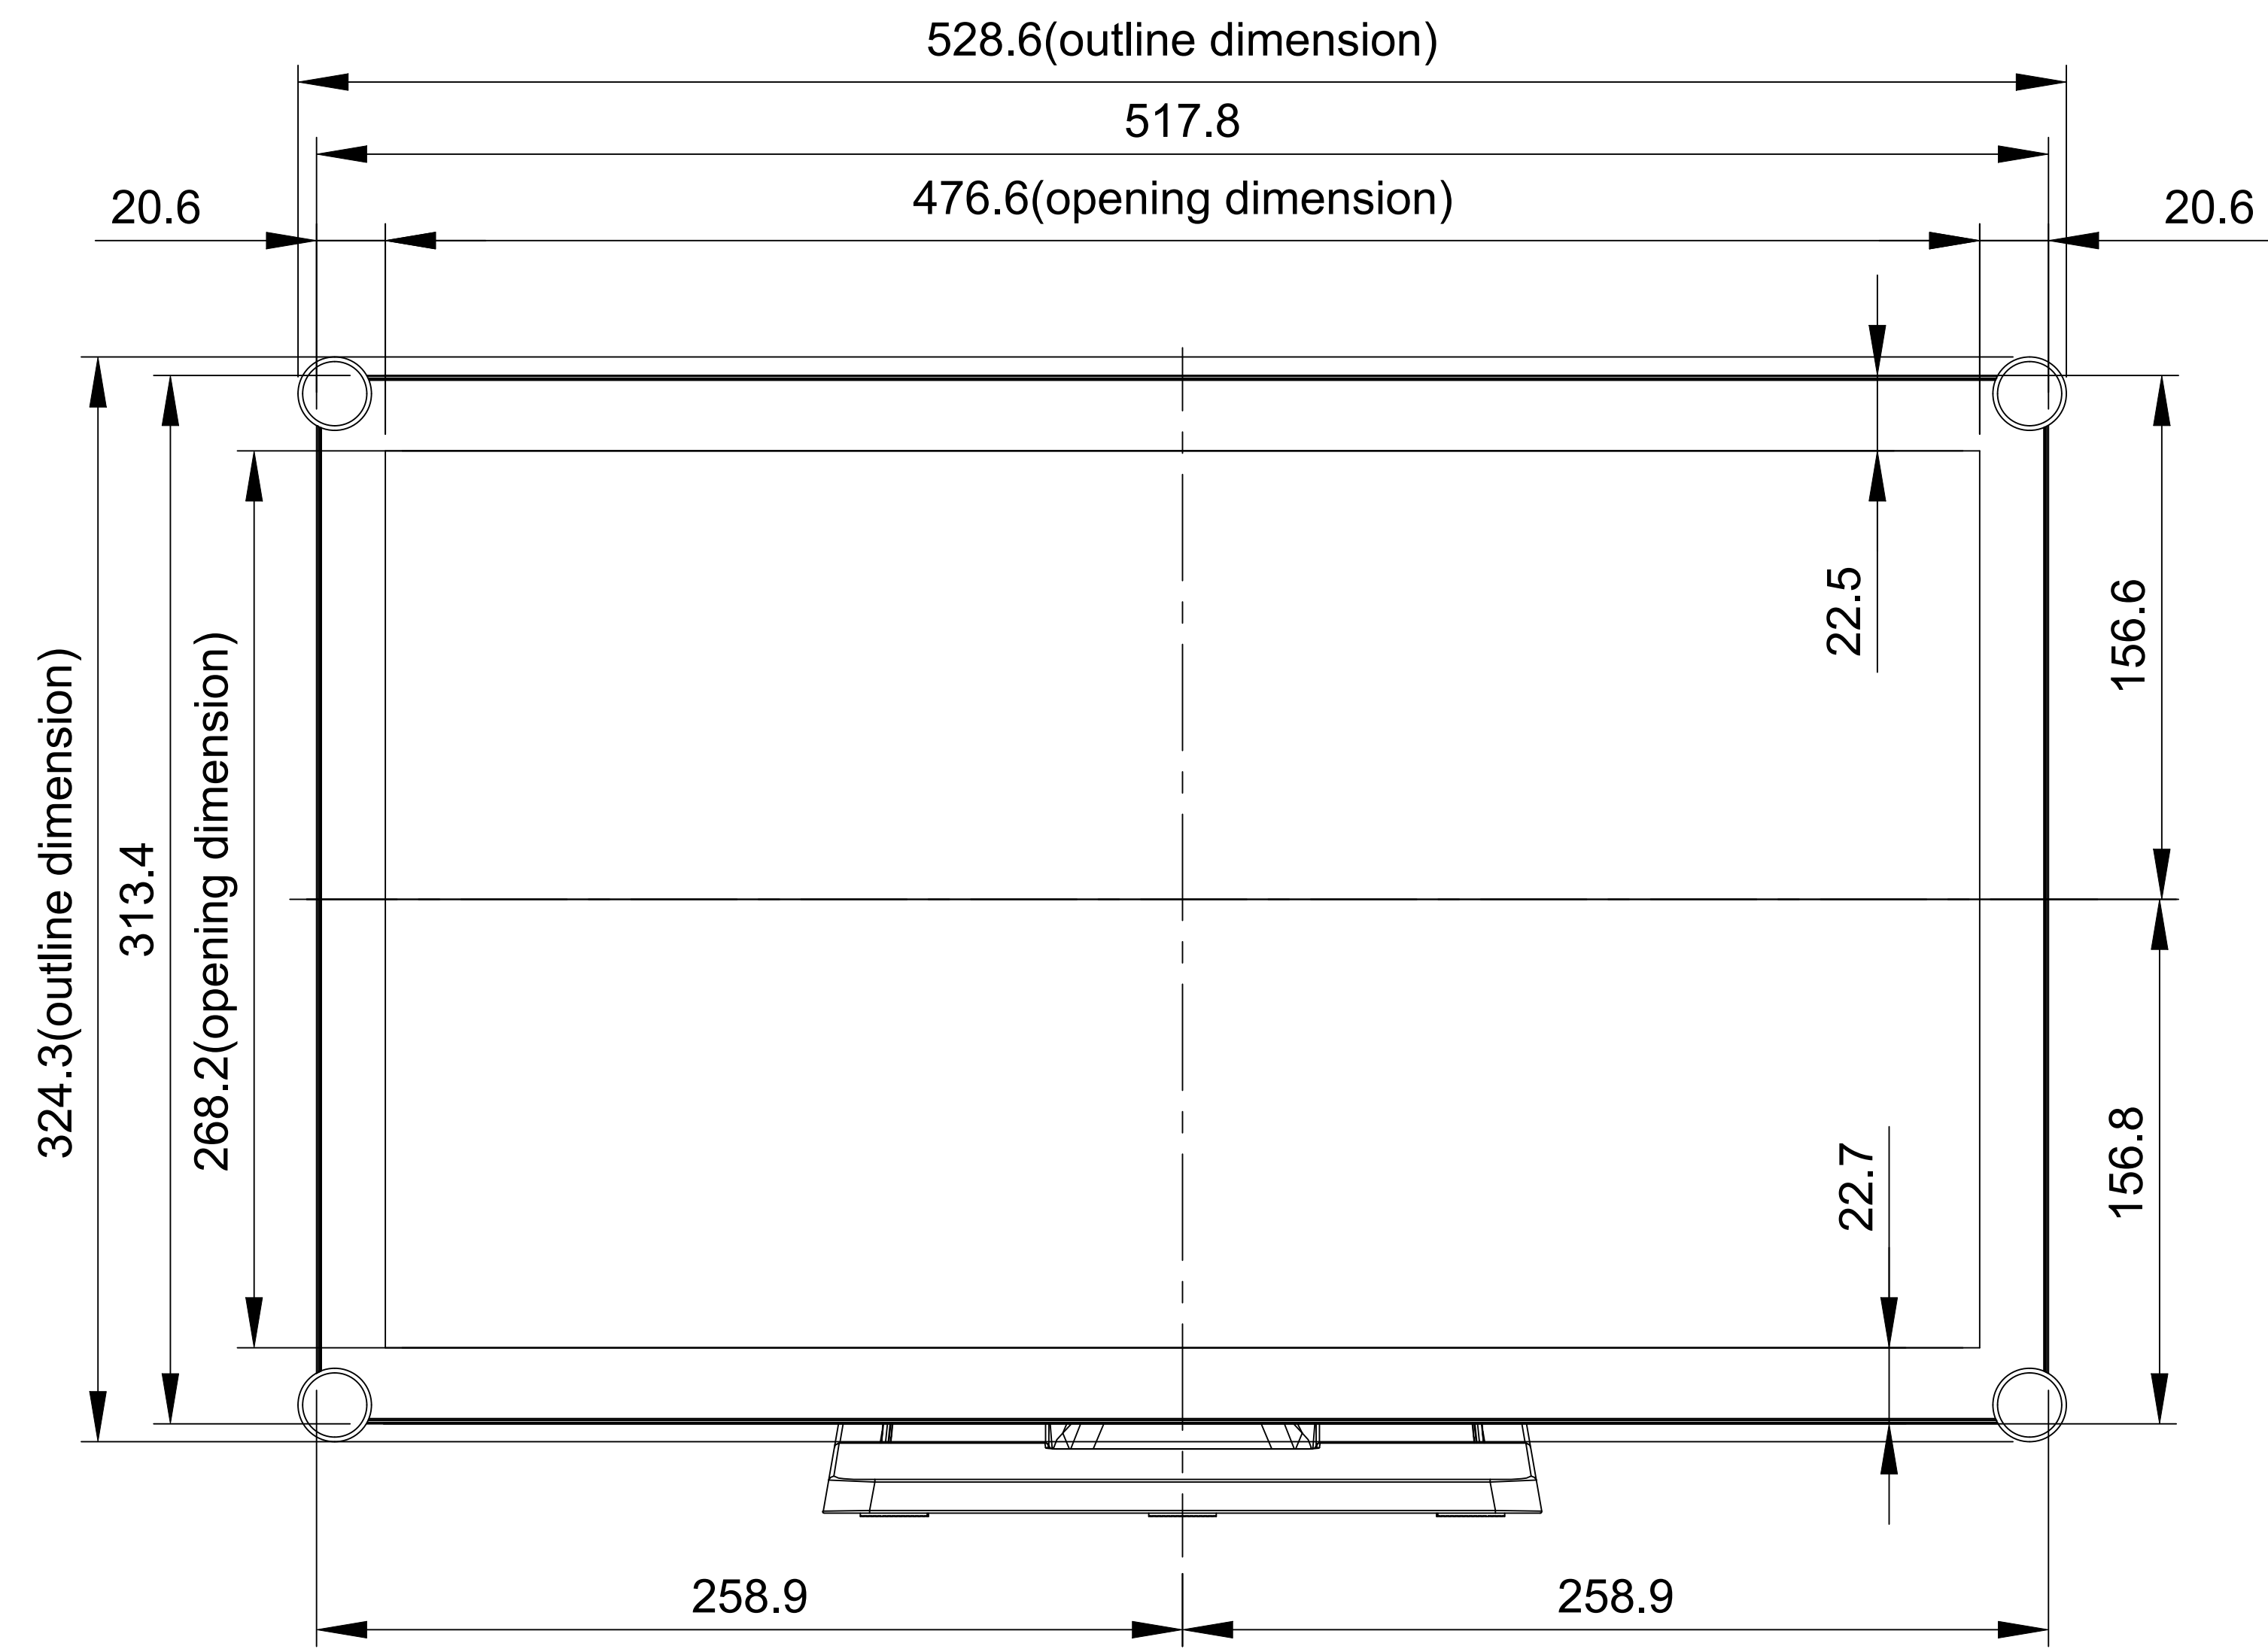

TX-2202A /TX-2202A White

SPECIFICATIONS SUBJECT TO CHANGE WITHOUT NOTICE.

 www.agneovo.com	Model Name:		TX-2202A / TX-2202AWhite			
	P/C:TX2A00		SCALE	1:1	UNITS	mm
<small>THIS DRAWING ON THIS PRINT AND INFORMATION BELONG WITH AG Neovo. ANY REPRODUCTION IN PART OR WHOLE WITHOUT WRITTEN PERMISSION OF AG Neovo IS PROHIBITED.</small>		 <small>THIRD ANGLE PROJECTION</small>				