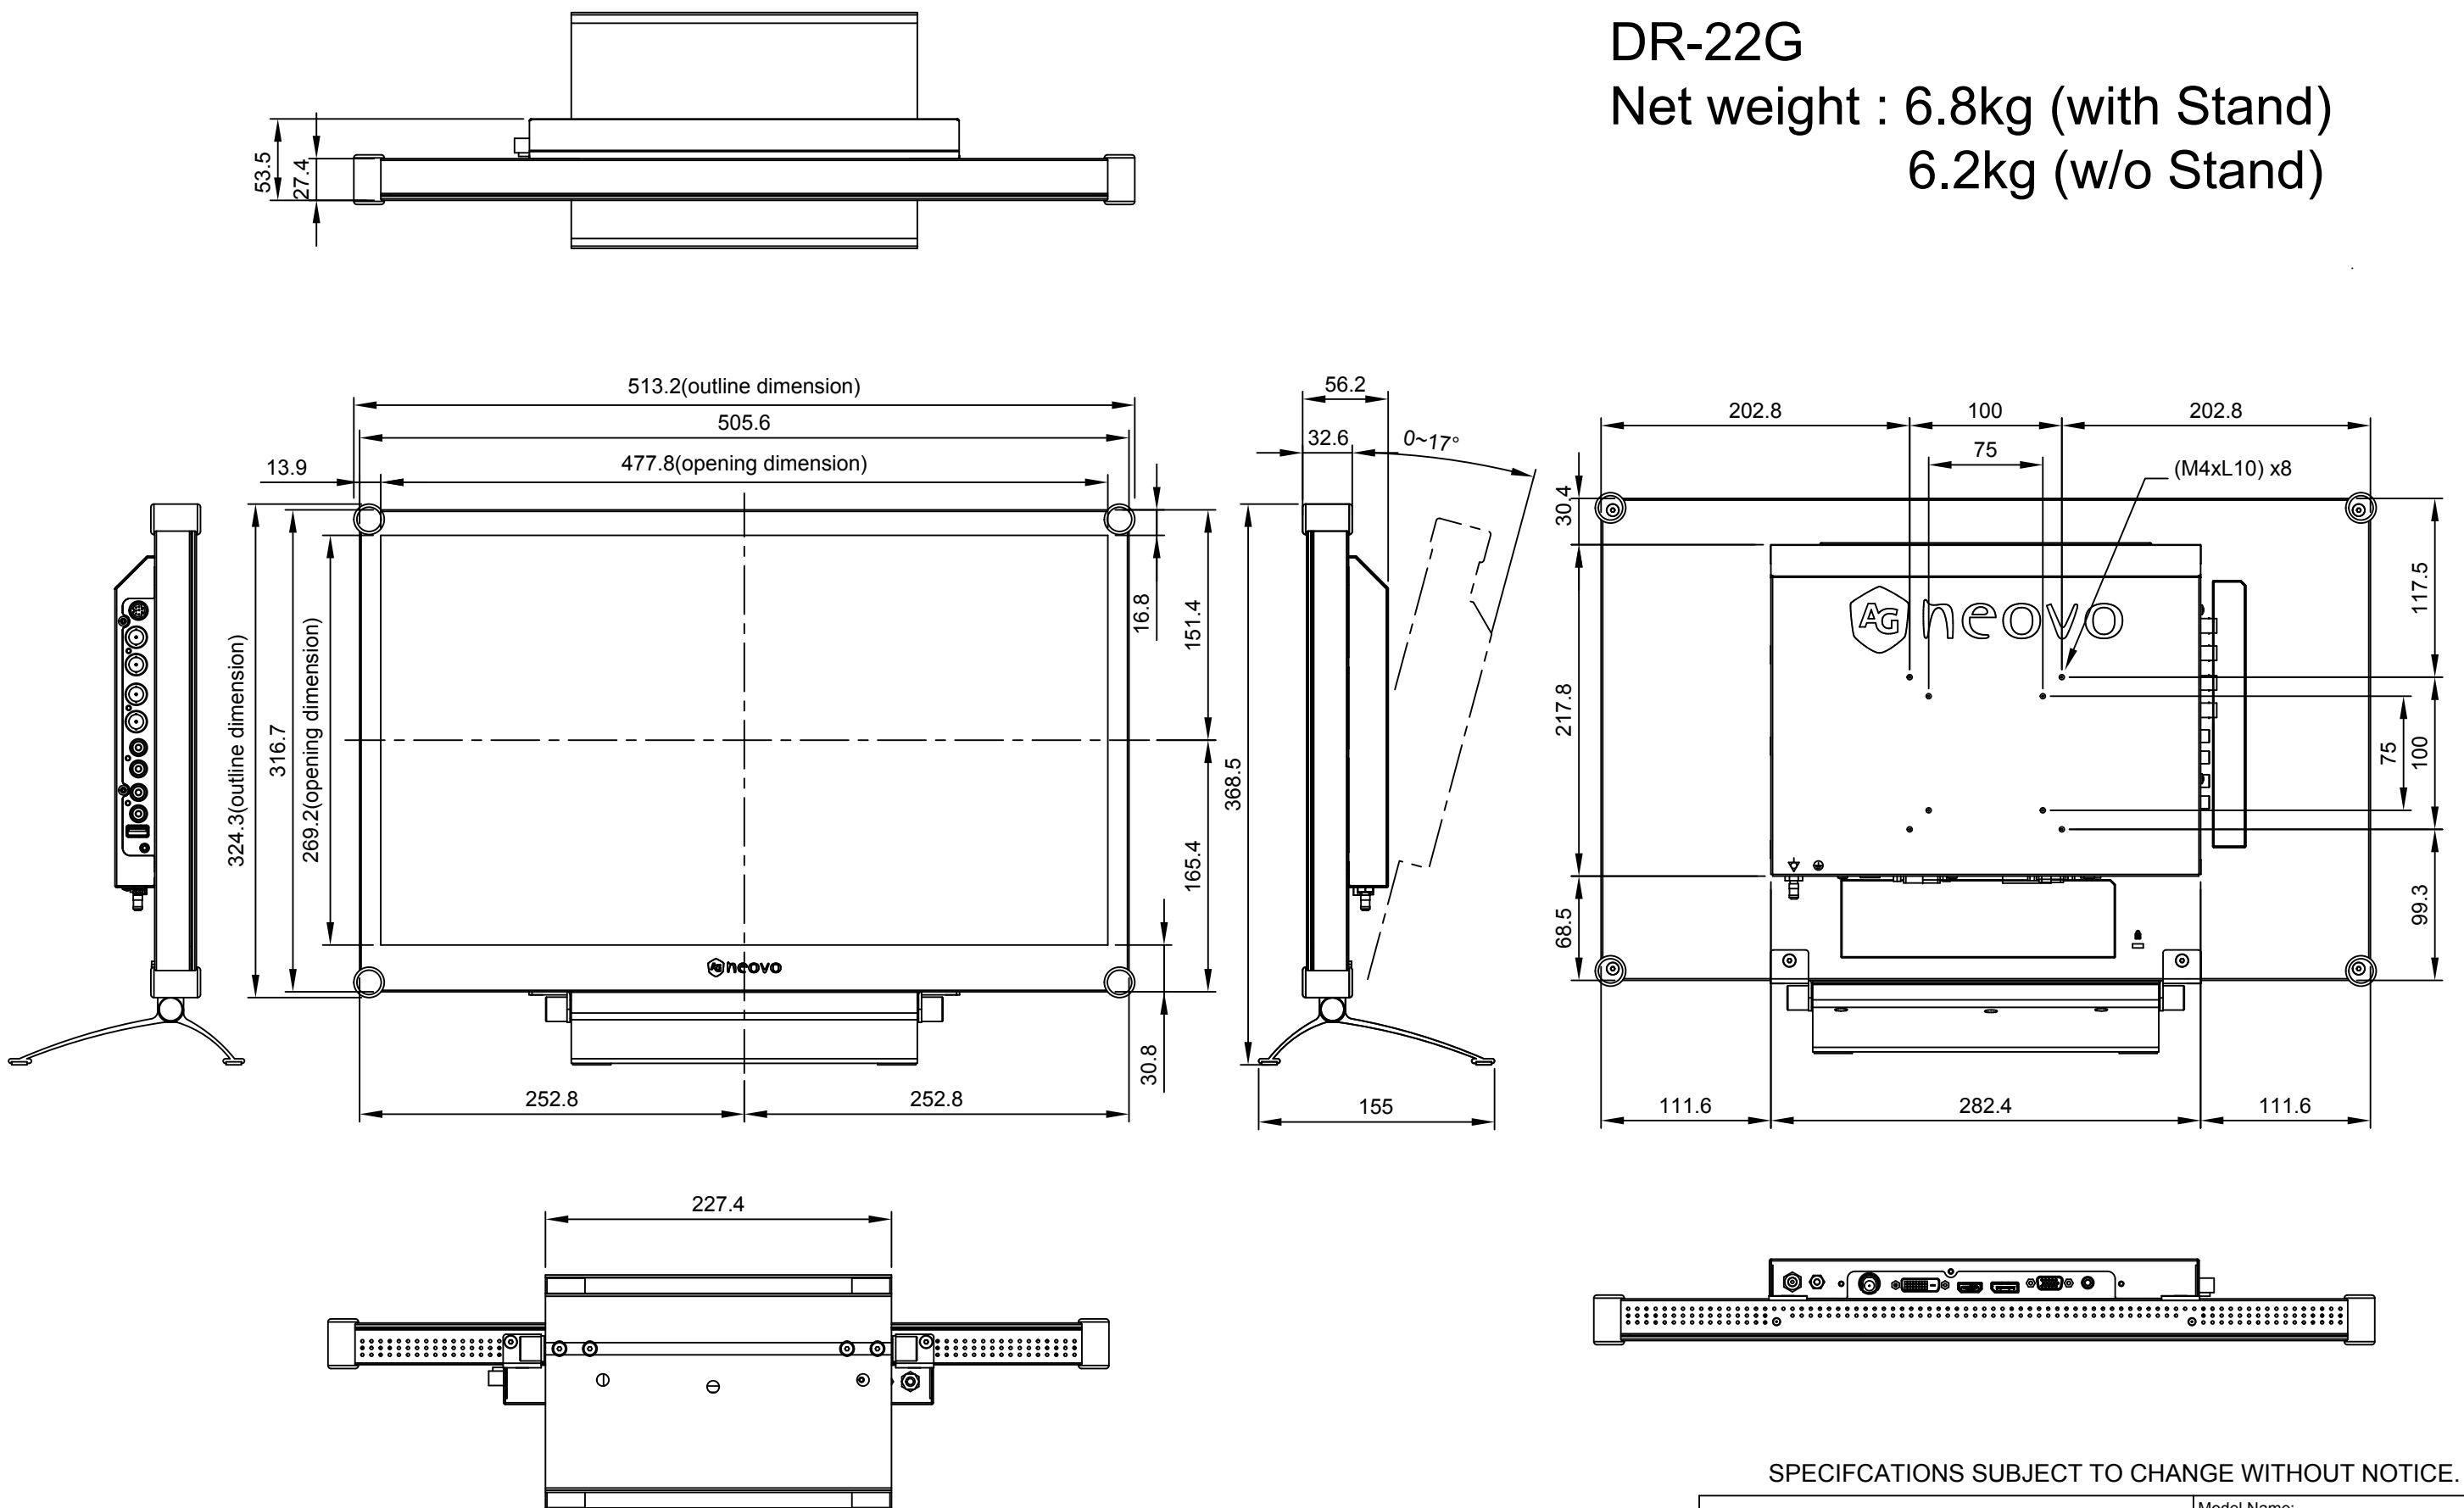

DR-22G

Net weight : 6.8kg (with Stand)
6.2kg (w/o Stand)

SPECIFICATIONS SUBJECT TO CHANGE WITHOUT NOTICE.

 www.agneovo.com	Model Name:	DR-22G
	<small>THIS DRAWING ON THIS PRINT AND INFORMATION BELONG WITH AG Neovo. ANY REPRODUCTION IN PART OR WHOLE WITHOUT WRITTEN PERMISSION OF AG Neovo IS PROHIBITED.</small>	<small>THIRD ANGLE PROJECTION</small>