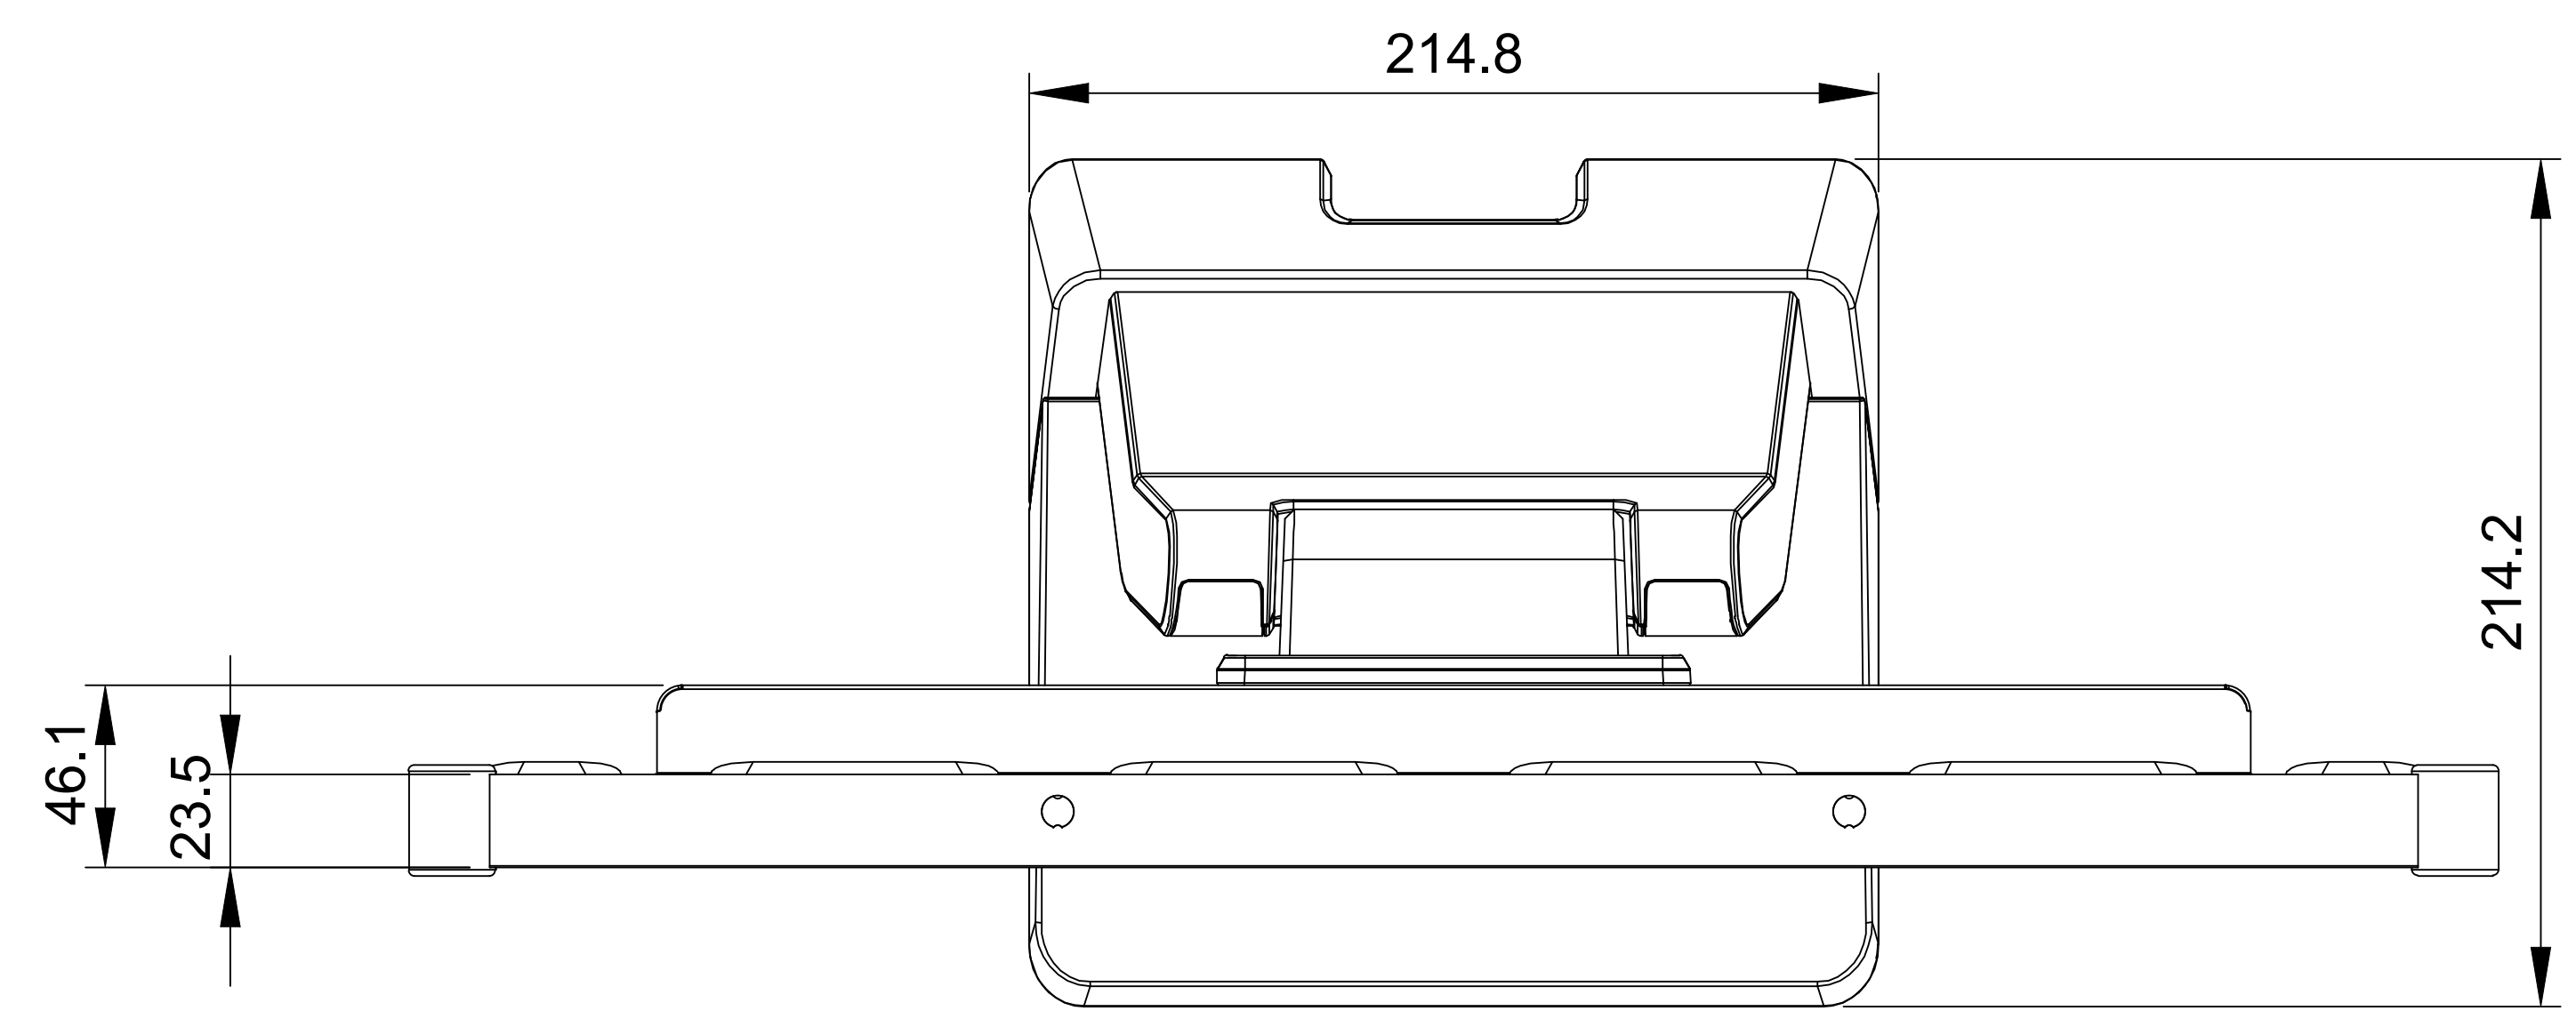

TX-2202A /TX-2202A White

SPECIFICATIONS SUBJECT TO CHANGE WITHOUT NOTICE.

 www.agneovo.com	Model Name: TX-2202A / TX-2202A White	
	P/C:TX2A00	
THIS DRAWING ON THIS PRINT AND INFORMATION BELONG WITH AG Neovo. ANY REPRODUCTION IN PART OR WHOLE WITHOUT WRITTEN PERMISSION OF AG Neovo IS PROHIBITED.	 THIRD ANGLE PROJECTION	SCALE 1:1 UNITS mm V.1.01