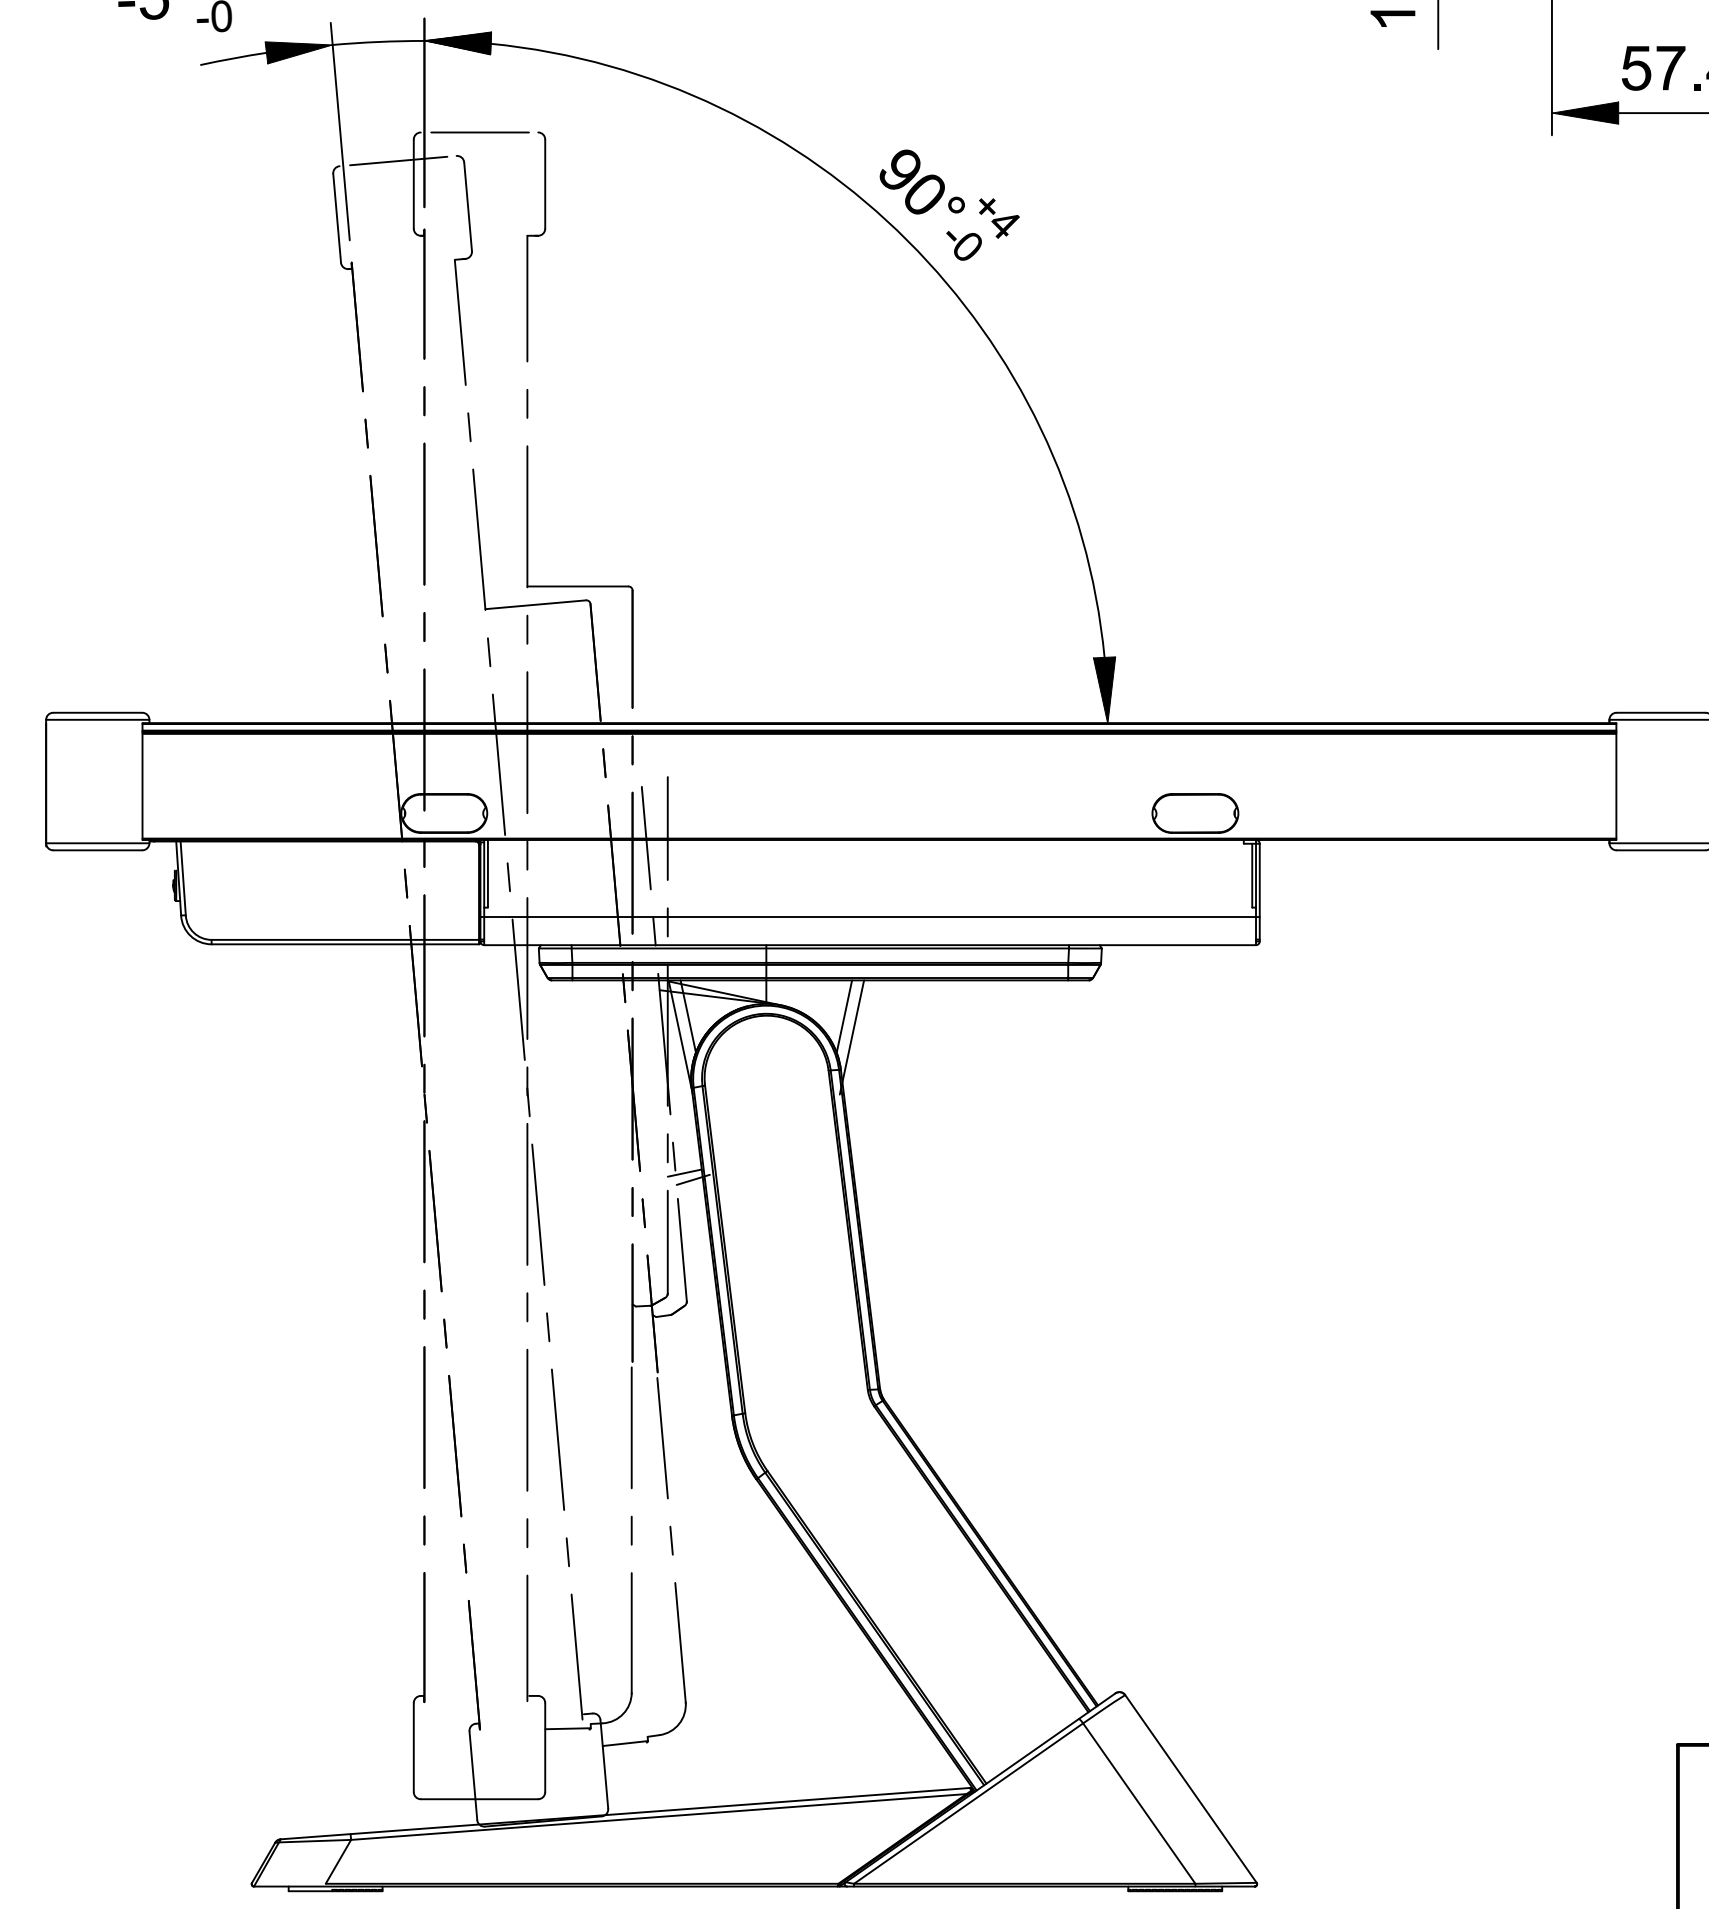

TX-2202A /TX-2202A White

SPECIFICATIONS SUBJECT TO CHANGE WITHOUT NOTICE.

 www.agneovo.com	Model Name: TX-2202A / TX-2202A White	
	P/C:TX2A00	
THIS DRAWING ON THIS PRINT AND INFORMATION BELONG WITH AG Neovo. ANY REPRODUCTION IN PART OR WHOLE WITHOUT WRITTEN PERMISSION OF AG Neovo IS PROHIBITED.	 THIRD ANGLE PROJECTION	SCALE 1:1 UNITS mm V.1.01