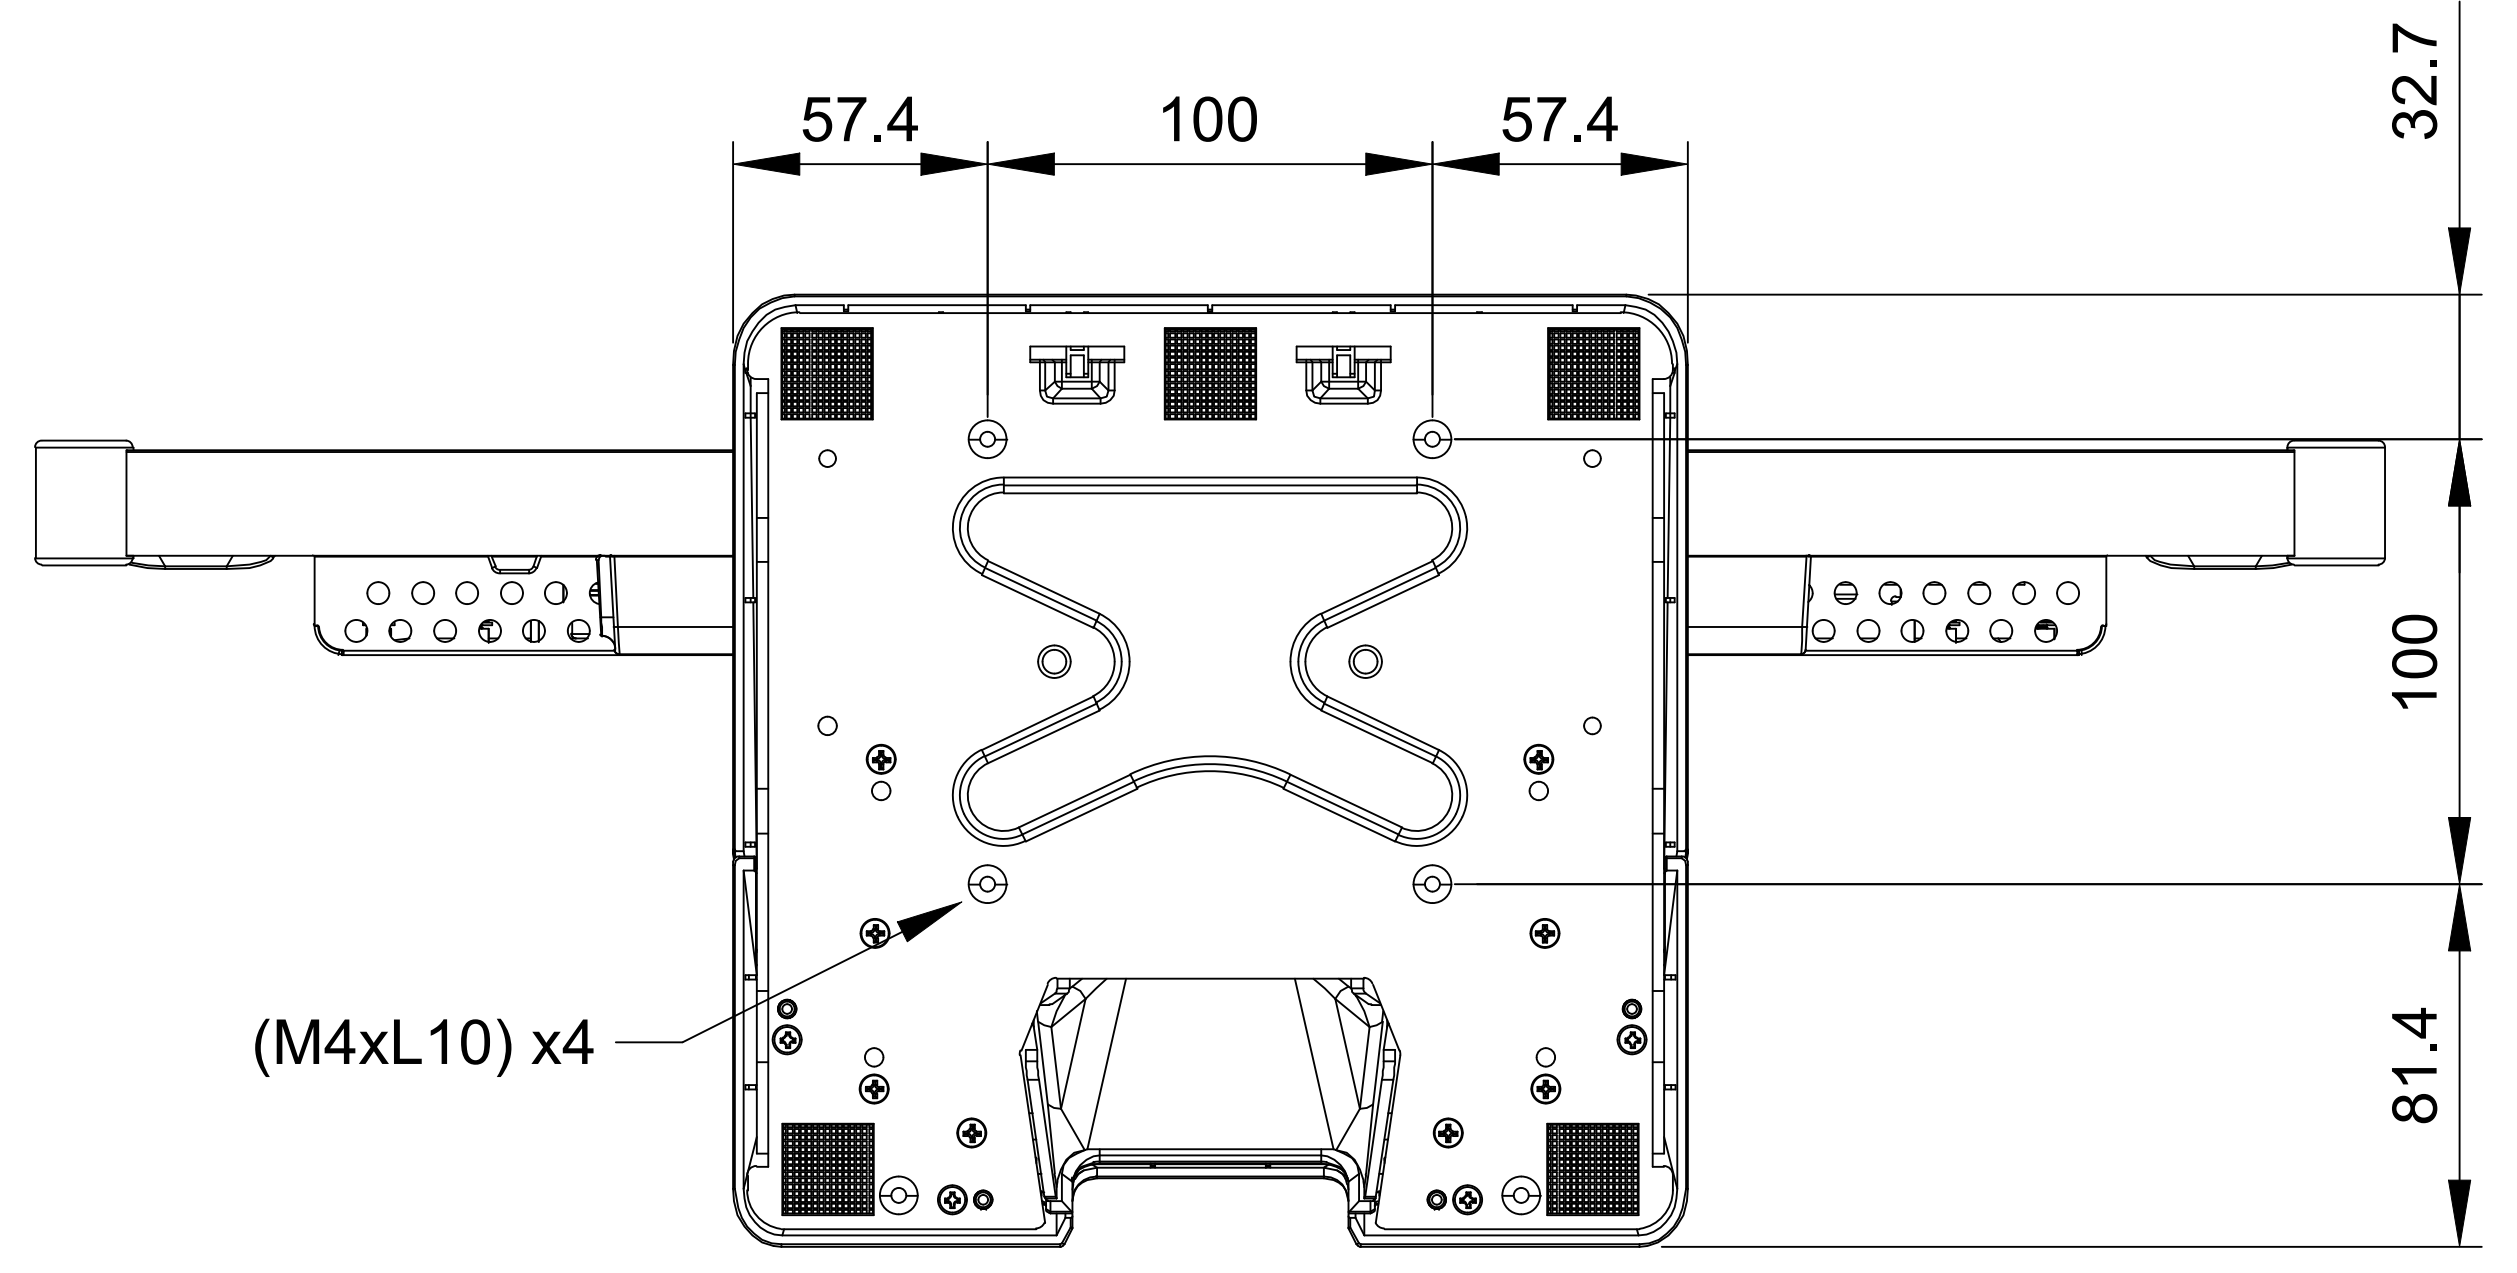

TX-2202A /TX-2202A White

SPECIFICATIONS SUBJECT TO CHANGE WITHOUT NOTICE.

 www.agneovo.com	Model Name: TX-2202A / TX-2202A White	
	P/C:TX2A00	
THIS DRAWING ON THIS PRINT AND INFORMATION BELONG WITH AG Neovo. ANY REPRODUCTION IN PART OR WHOLE WITHOUT WRITTEN PERMISSION OF AG Neovo IS PROHIBITED.	 THIRD ANGLE PROJECTION	SCALE 1:1 UNITS mm V.1.01