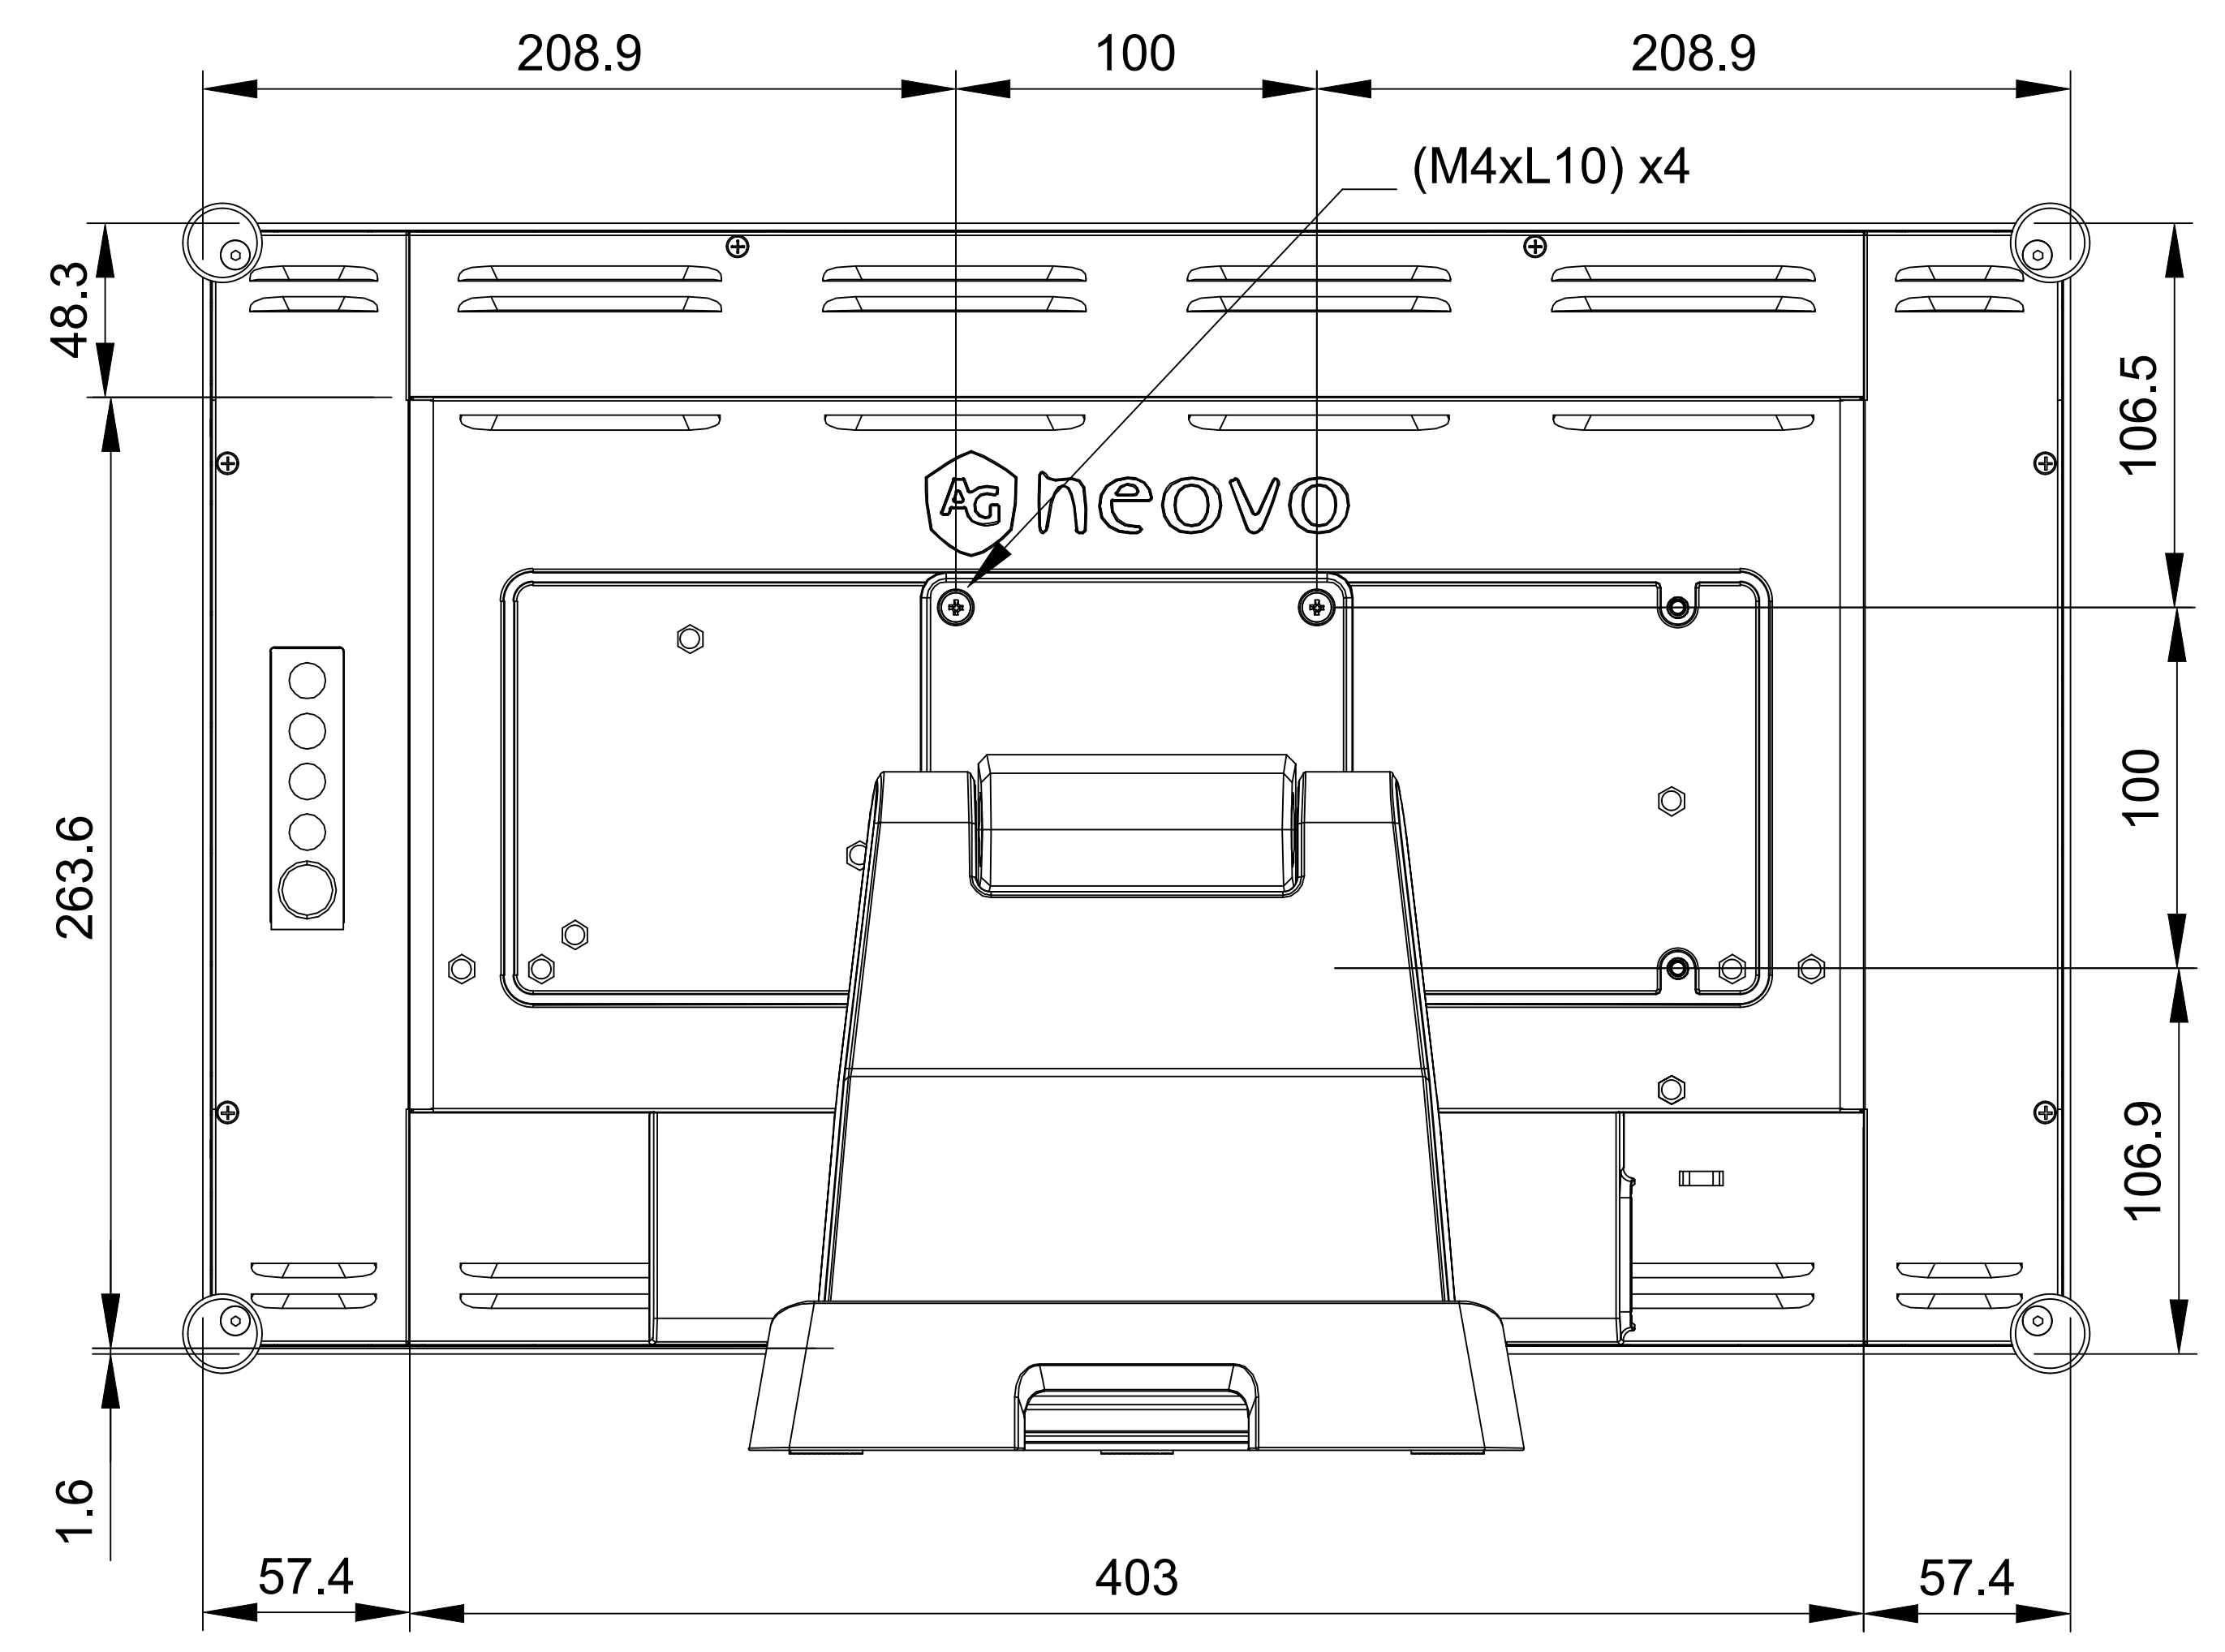

TX-2202A /TX-2202A White

SPECIFICATIONS SUBJECT TO CHANGE WITHOUT NOTICE.

 www.agneovo.com	Model Name: TX-2202A / TX-2202A White	
	P/C:TX2A00	
THIS DRAWING ON THIS PRINT AND INFORMATION BELONG WITH AG Neovo. ANY REPRODUCTION IN PART OR WHOLE WITHOUT WRITTEN PERMISSION OF AG Neovo IS PROHIBITED.	 THIRD ANGLE PROJECTION	SCALE 1:1 UNITS mm V.1.01