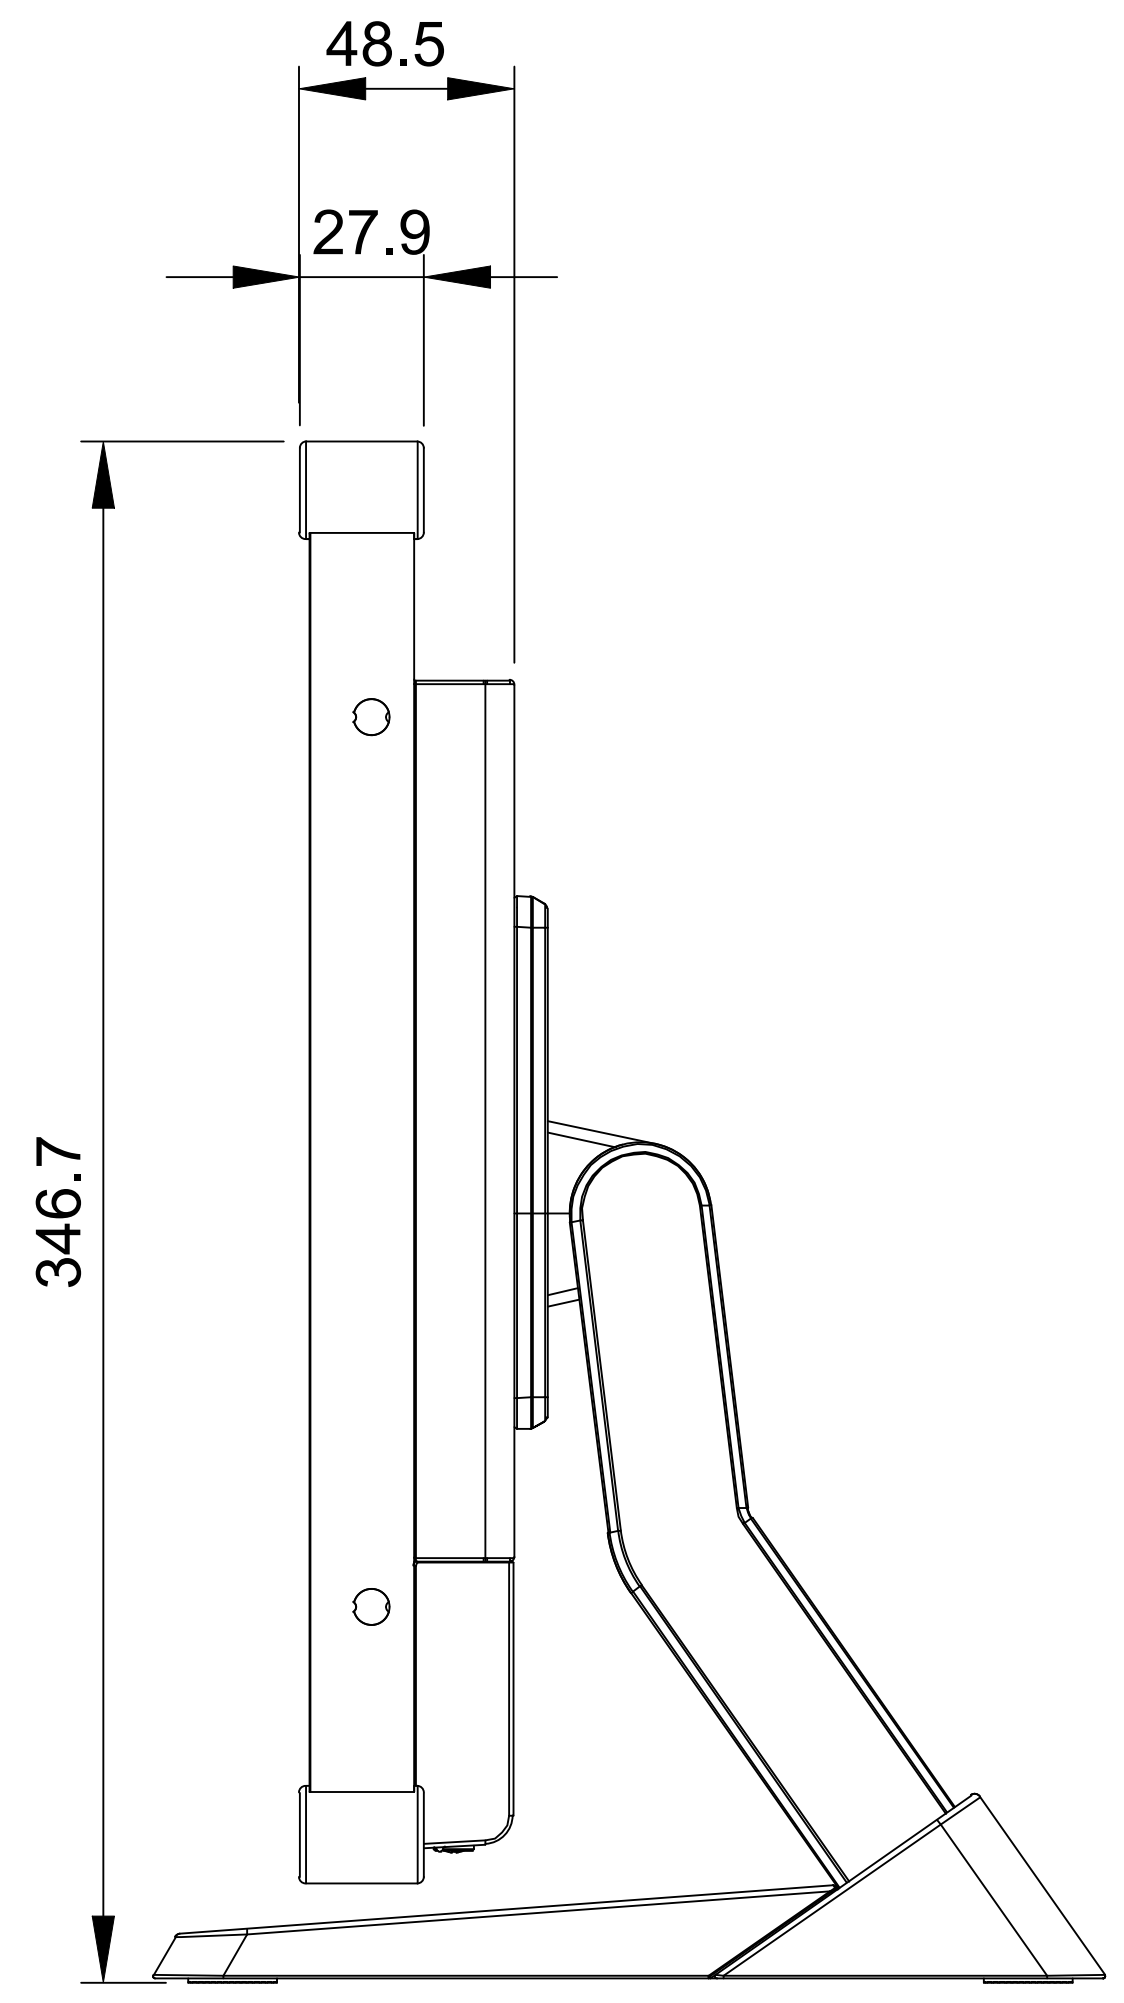

TX-2202A /TX-2202A White

SPECIFICATIONS SUBJECT TO CHANGE WITHOUT NOTICE.

 www.agneovo.com	Model Name: TX-2202A / TX-2202A White	
	P/C:TX2A00	
THIS DRAWING ON THIS PRINT AND INFORMATION BELONG WITH AG Neovo. ANY REPRODUCTION IN PART OR WHOLE WITHOUT WRITTEN PERMISSION OF AG Neovo IS PROHIBITED.	 THIRD ANGLE PROJECTION	SCALE 1:1 UNITS mm V.1.01