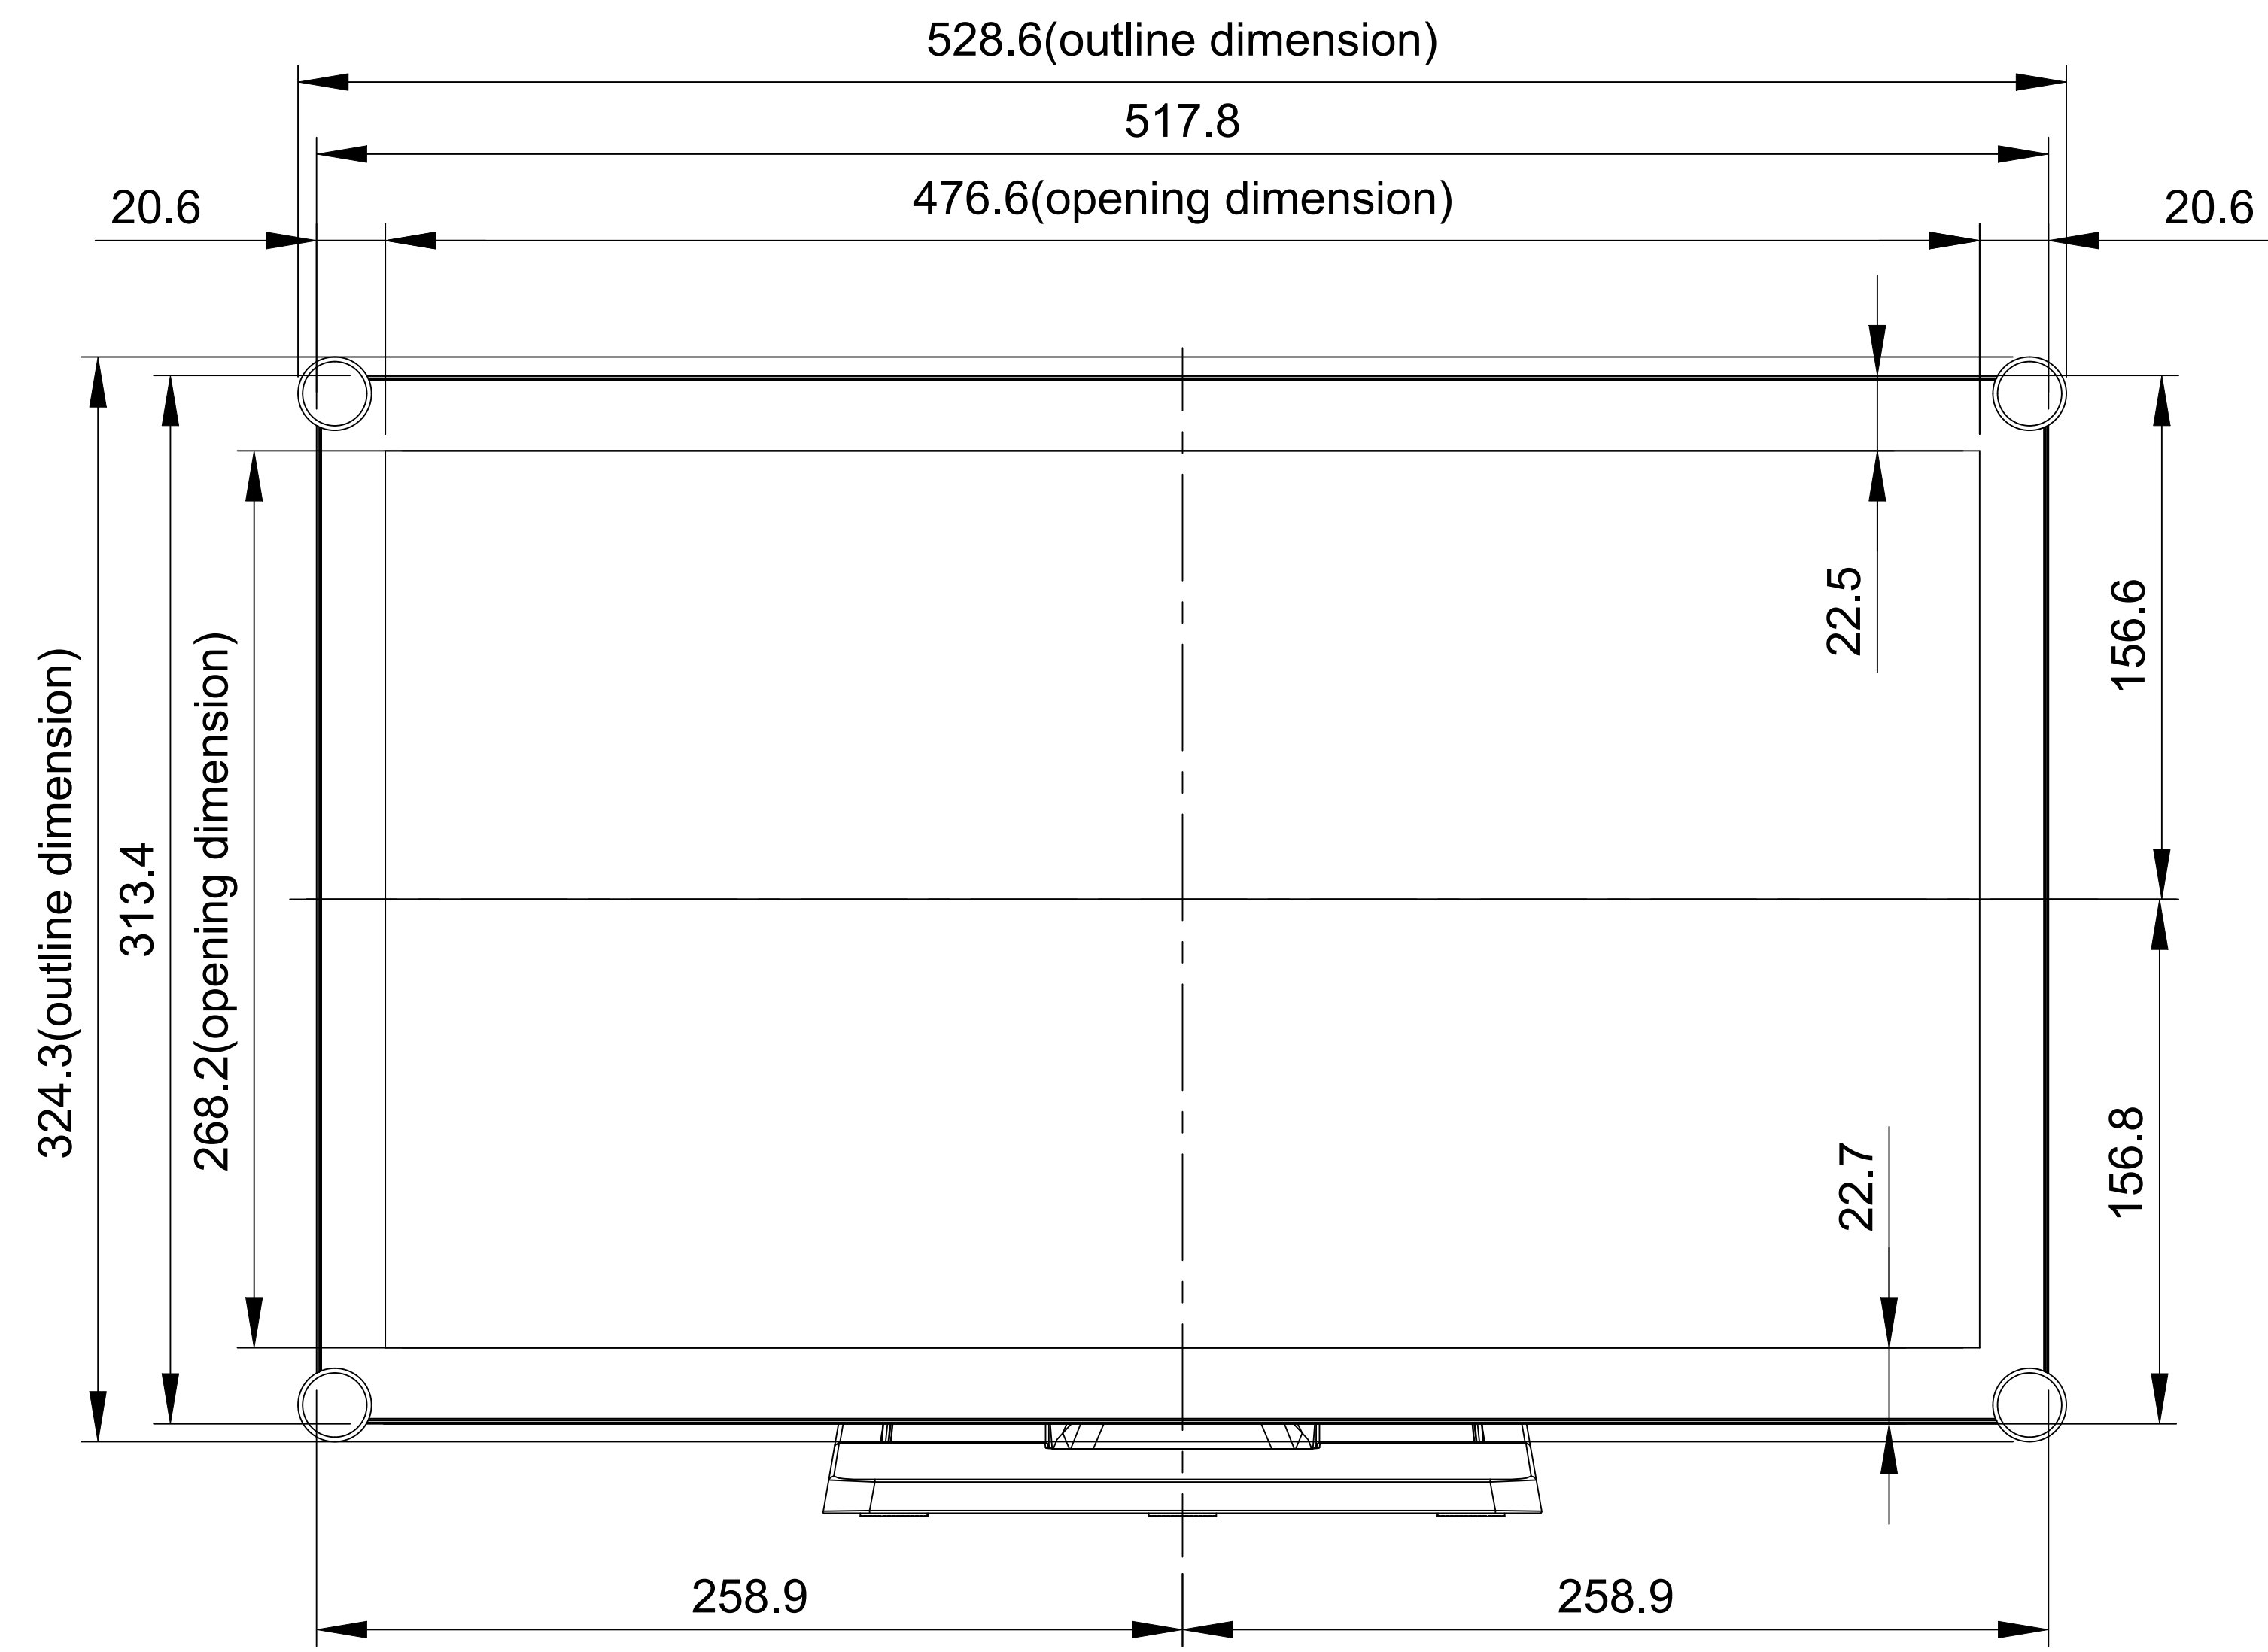

TX-2202A /TX-2202A White

SPECIFICATIONS SUBJECT TO CHANGE WITHOUT NOTICE.

 www.agneovo.com	Model Name: TX-2202A / TX-2202A White	
	P/C:TX2A00	
THIS DRAWING ON THIS PRINT AND INFORMATION BELONG WITH AG Neovo. ANY REPRODUCTION IN PART OR WHOLE WITHOUT WRITTEN PERMISSION OF AG Neovo IS PROHIBITED.	 THIRD ANGLE PROJECTION	SCALE 1:1 UNITS mm V.1.01