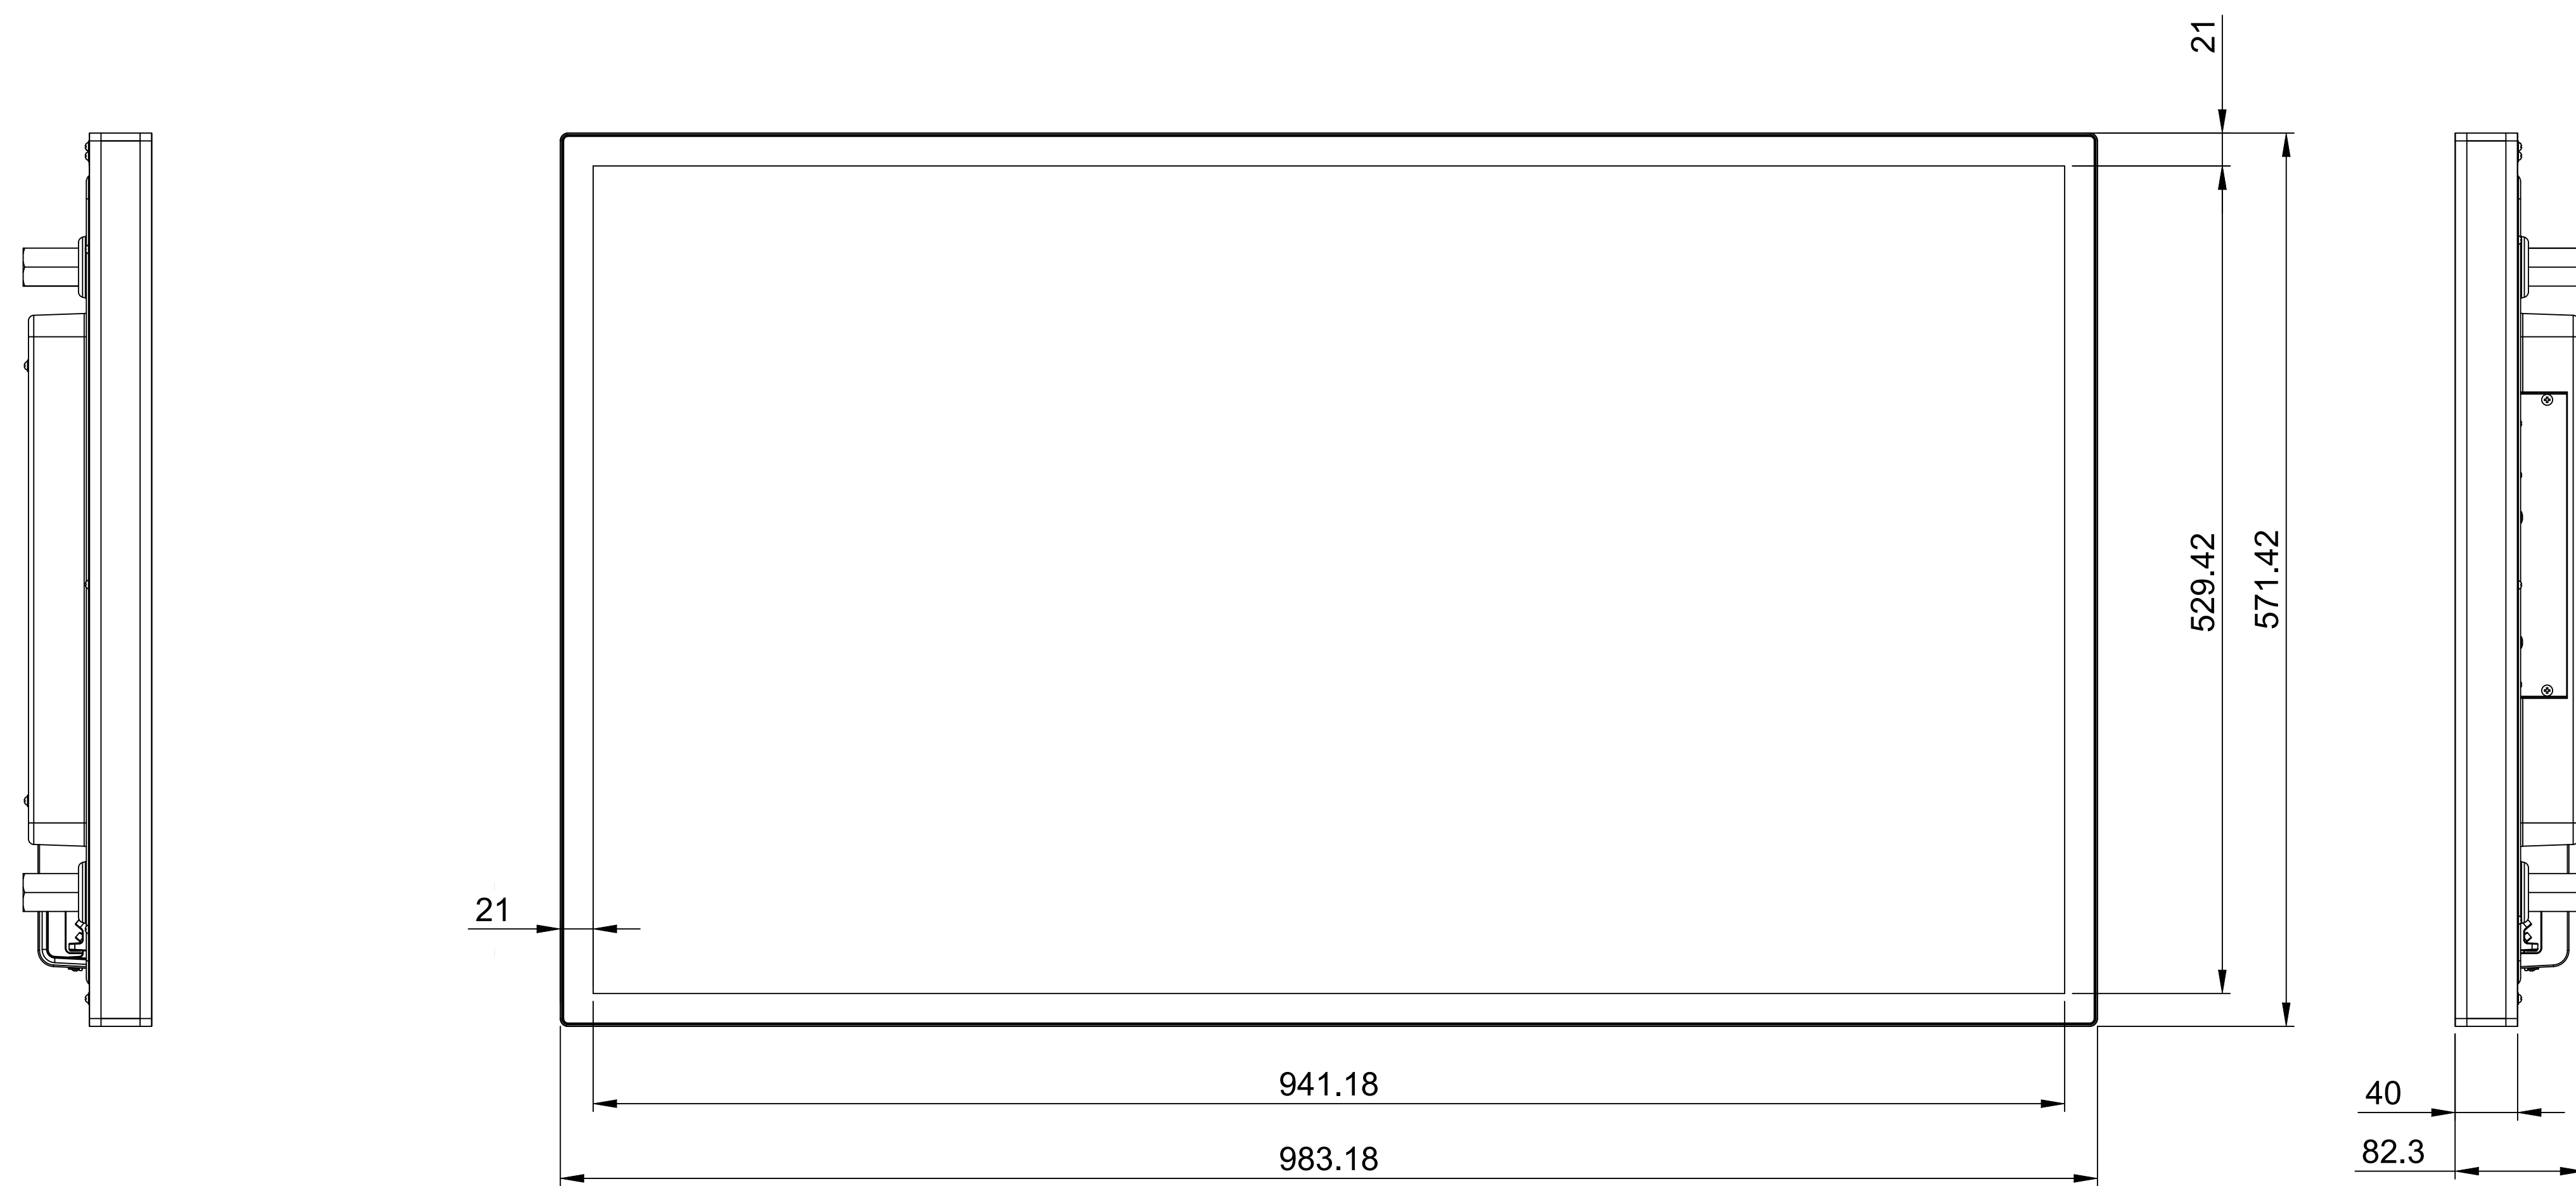

TX-4302
Net weight :19.5 kg

SPECIFICATIONS SUBJECT TO CHANGE WITHOUT NOTICE.

Model Name:
TX-4302

THIS DRAWING ON THIS PRINT AND INFORMATION BELONG WITH AG Neovo. ANY REPRODUCTION IN PART OR WHOLE WITHOUT WRITTEN PERMISSION OF AG Neovo IS PROHIBITED.

P/C:TX4320
 SCALE 1:1 UNITS mm V.1.01