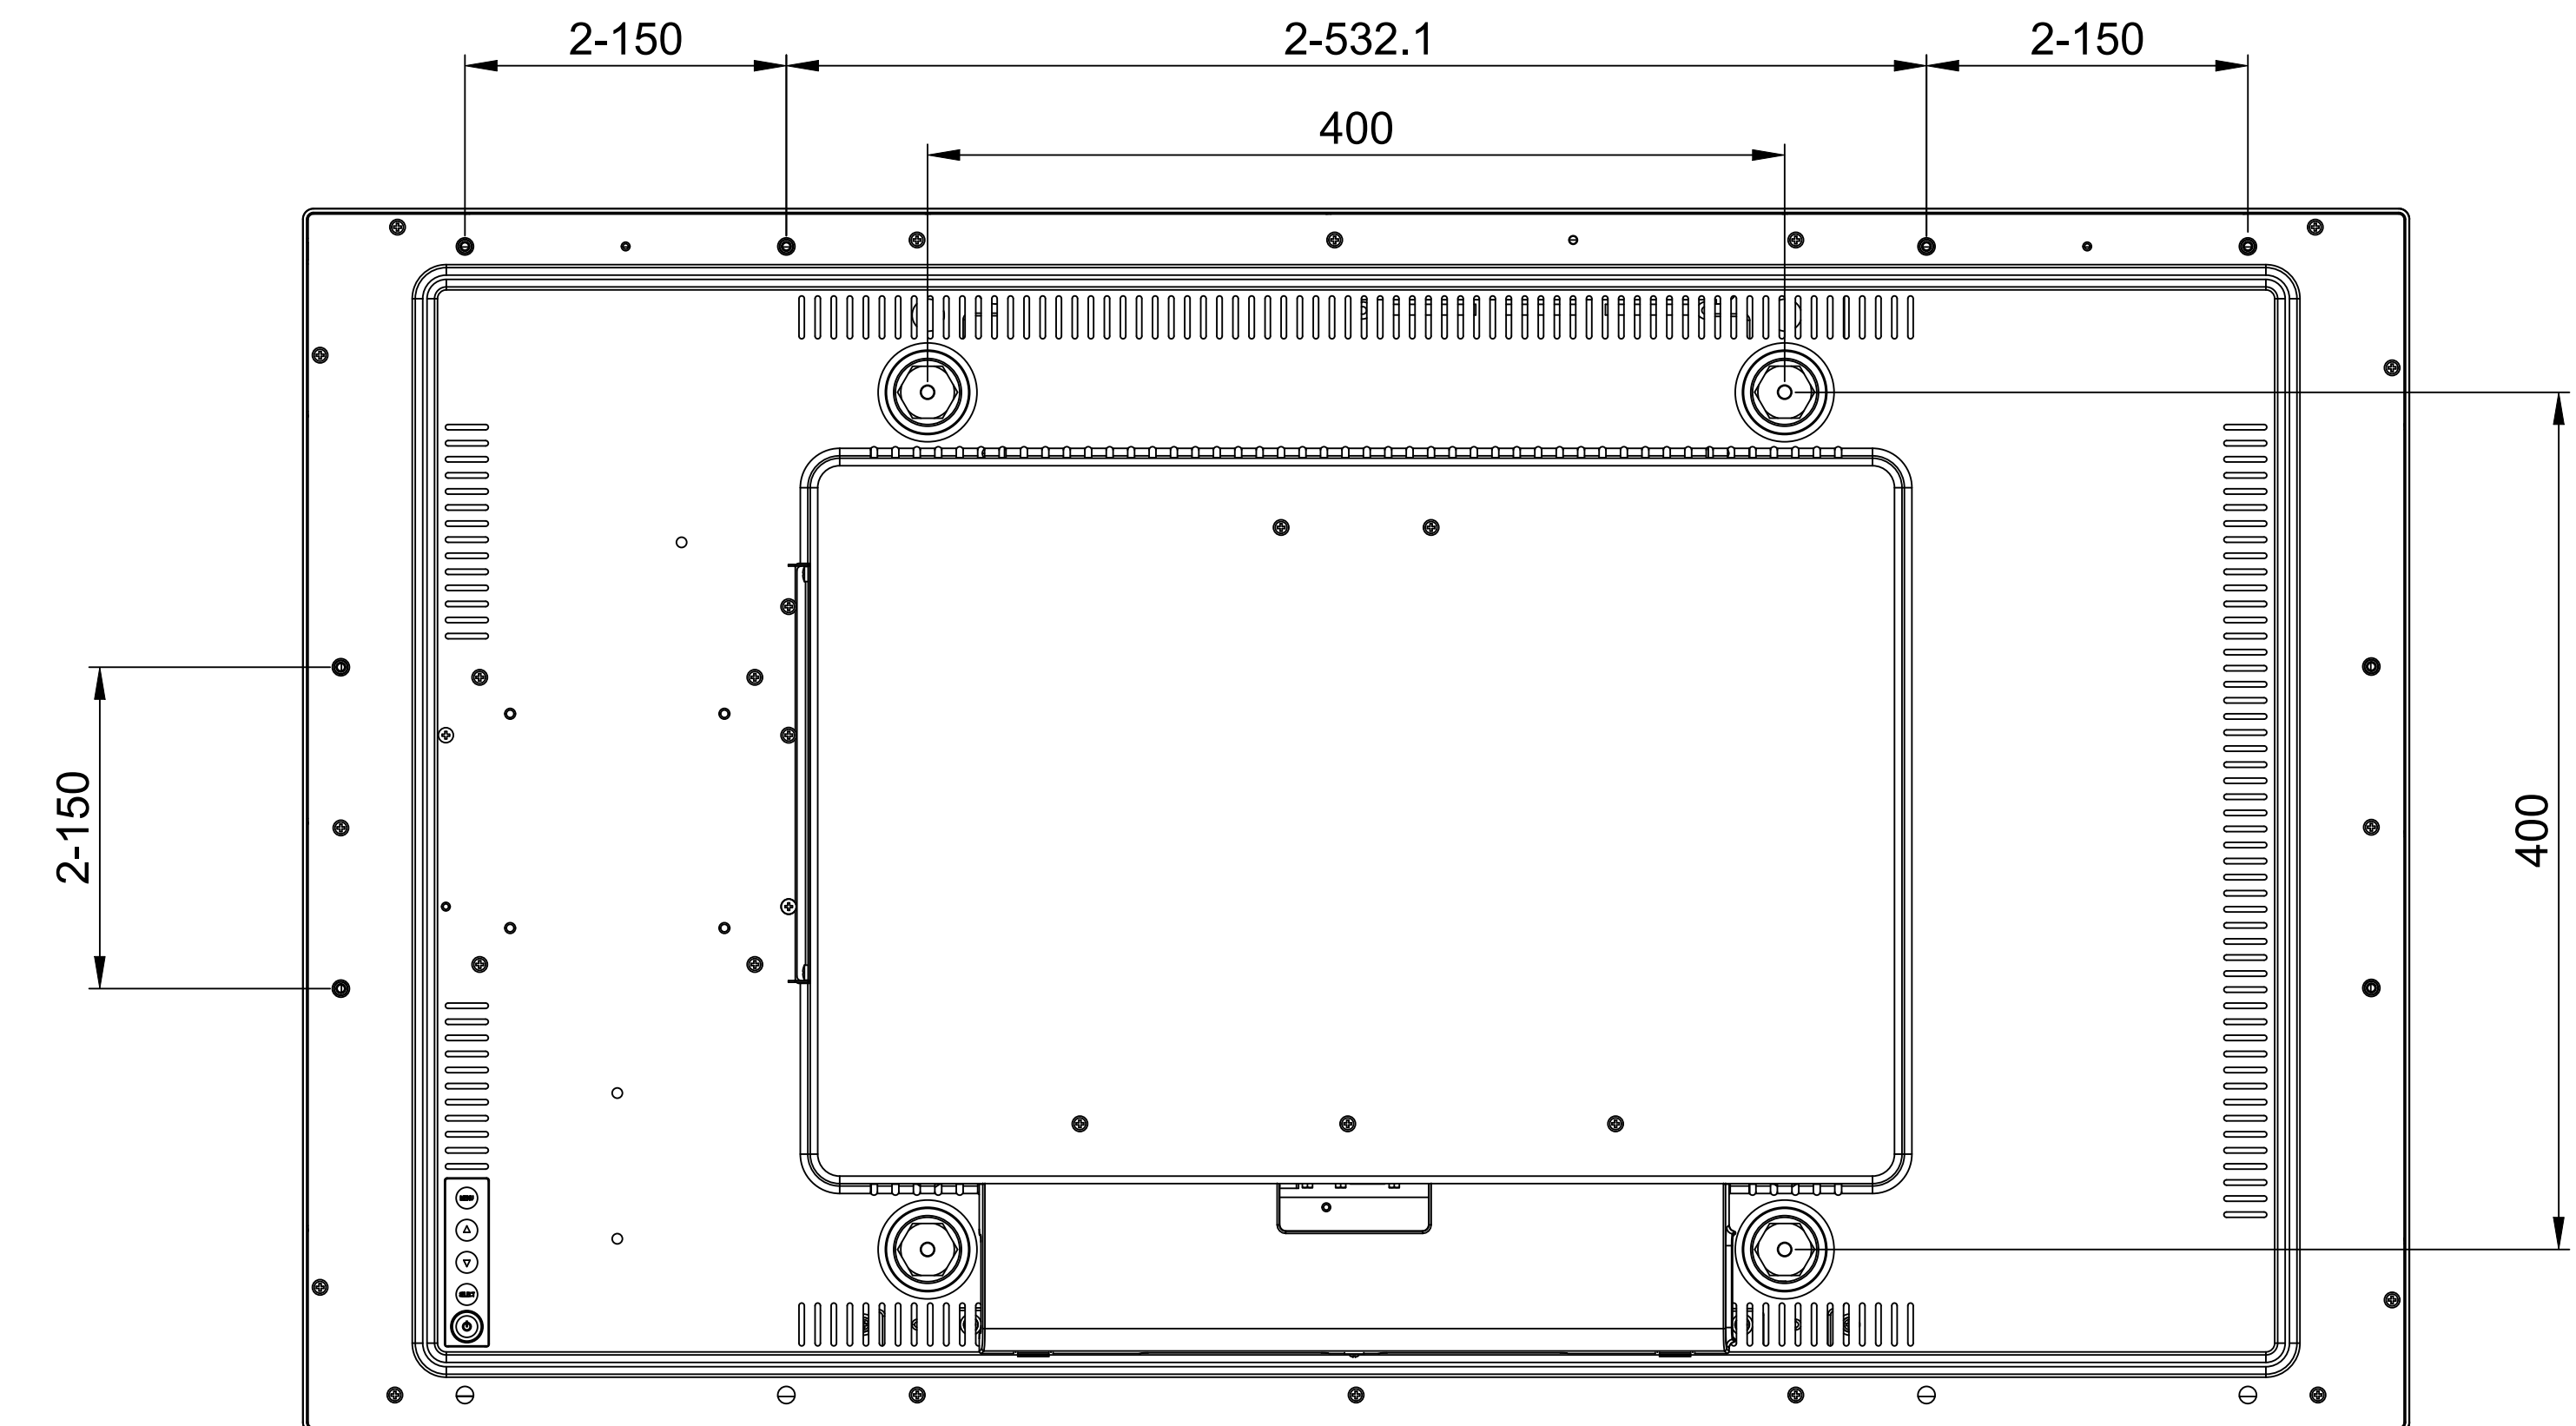

TX-4302
Net weight :19.5 kg

SPECIFICATIONS SUBJECT TO CHANGE WITHOUT NOTICE.

Model Name:
TX-4302

THIS DRAWING ON THIS PRINT AND INFORMATION BELONG WITH AG Neovo. ANY REPRODUCTION IN PART OR WHOLE WITHOUT WRITTEN PERMISSION OF AG Neovo IS PROHIBITED.

P/C:TX4320
 SCALE 1:1 UNITS mm V.1.01