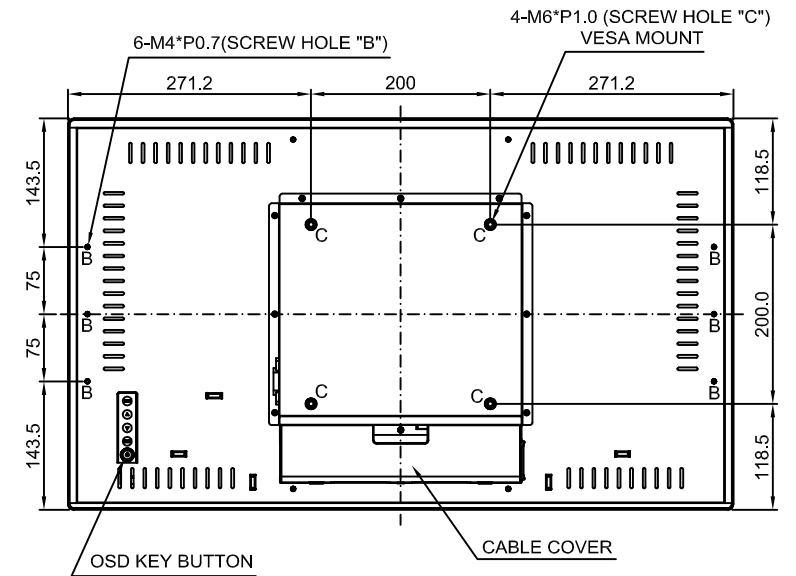

# TX-3202

Net weight :10.35 kg

SPECIFICATIONS SUBJECT TO CHANGE WITHOUT NOTICE.

 www.agneovo.com	Model Name:	
	TX-3202	
<small>THIS DRAWING ON THIS PRINT AND INFORMATION BELONGS WITH AG Neovo. ANY REPRODUCTION IN PART OR WHOLE WITHOUT WRITTEN PERMISSION OF AG Neovo IS PROHIBITED.</small>	 P/C:TX3220	<small>SCALE</small> 1:1 <small>UNITS</small> mm <small>V.1.01</small>