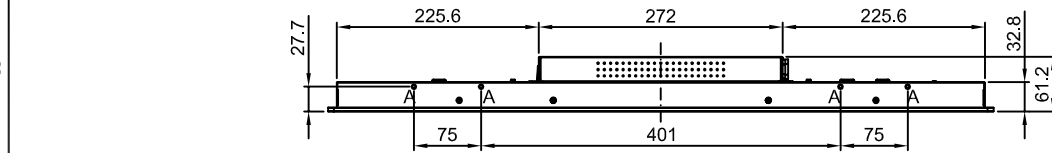

# TX-3202

Net weight :10.35 kg

SPECIFICATIONS SUBJECT TO CHANGE WITHOUT NOTICE.

 www.agneovo.com	Model Name:	
	TX-3202	
<small>THIS DRAWING ON THIS PRINT AND INFORMATION BELONGS WITH AG Neovo. ANY REPRODUCTION IN PART OR WHOLE WITHOUT WRITTEN PERMISSION OF AG Neovo IS PROHIBITED.</small>	 P/C:TX3220	<small>SCALE</small> 1:1 <small>UNITS</small> mm <small>V.1.01</small>