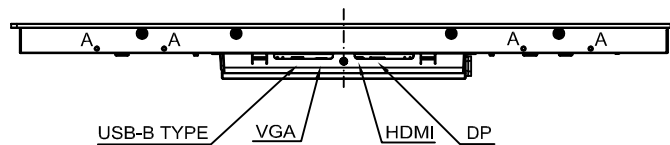

# TX-3202

Net weight :10.35 kg

SPECIFICATIONS SUBJECT TO CHANGE WITHOUT NOTICE.

 www.agneovo.com	Model Name:	
	TX-3202	
<small>THIS DRAWING ON THIS PRINT AND INFORMATION BELONGS WITH AG Neovo. ANY REPRODUCTION IN PART OR WHOLE WITHOUT WRITTEN PERMISSION OF AG Neovo IS PROHIBITED.</small>	 P/C:TX3220	<small>SCALE</small> 1:1 <small>UNITS</small> mm <small>V.1.01</small>