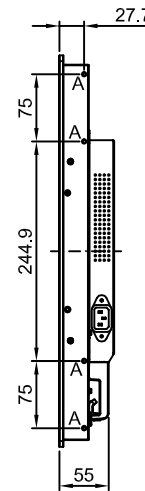

# TX-3202

Net weight :10.35 kg

SPECIFICATIONS SUBJECT TO CHANGE WITHOUT NOTICE.

 www.agneovo.com	Model Name:	
	TX-3202	
<small>THIS DRAWING ON THIS PRINT AND INFORMATION BELONGS WITH AG Neovo. ANY REPRODUCTION IN PART OR WHOLE WITHOUT WRITTEN PERMISSION OF AG Neovo IS PROHIBITED.</small>	 P/C:TX3220	<small>SCALE</small> 1:1 <small>UNITS</small> mm <small>V.1.01</small>