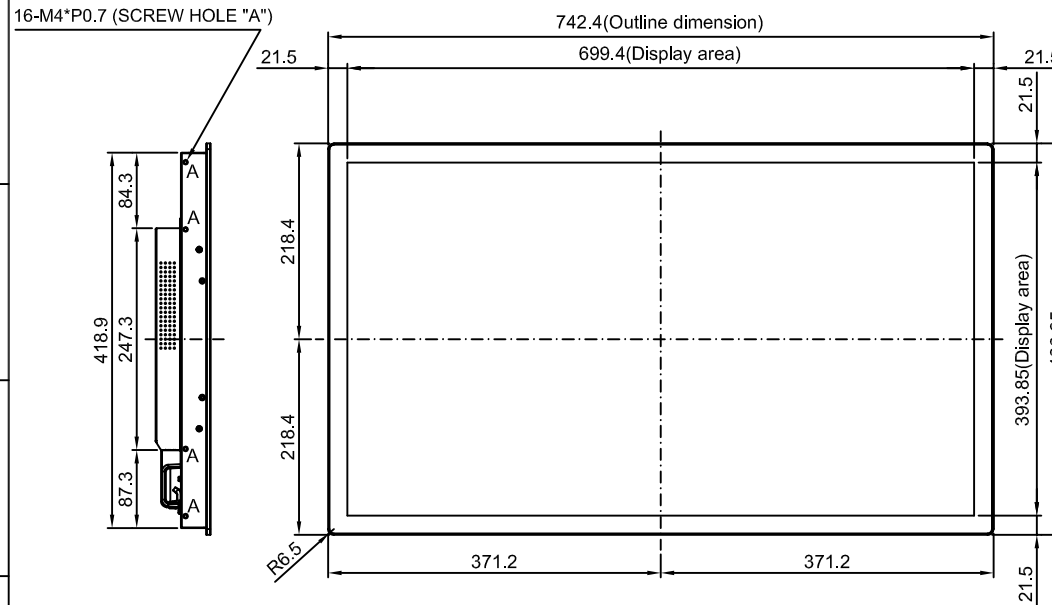

# TX-3202

Net weight :10.35 kg

SPECIFICATIONS SUBJECT TO CHANGE WITHOUT NOTICE.

 www.agneovo.com	Model Name:	
	TX-3202	
<small>THIS DRAWING ON THIS PRINT AND INFORMATION BELONGS WITH AG Neovo. ANY REPRODUCTION IN PART OR WHOLE WITHOUT WRITTEN PERMISSION OF AG Neovo IS PROHIBITED.</small>	 P/C:TX3220	<small>SCALE</small> 1:1 <small>UNITS</small> mm <small>V.1.01</small>