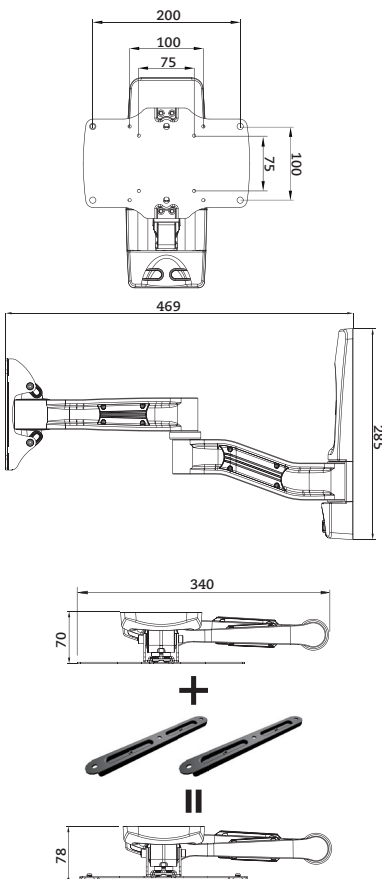

WMA-01

Easily change to a variety of viewing angles with the AG Neovo WMA-01 wall mount arm for small- to medium-sized displays.

Effortlessly adjust display angles and change arm directions for sharing on-screen images ergonomically with the WMA-01 wall mount arm. Rugged and ergonomic construction design as well as smart cable management suit the needs of multi-user environments in both function and durability. Compatible with VESA standard, it supports small- to medium-sized displays weighing up to 25 kg.

- > Durable design for multi-user environments
- > Smart cable management
- > Tilt up and down for 30°
- > Swivel left and right for 180°
- > Foldable arm for more viewing angles
- > Compatible with VESA standard (75 x 75 mm to 200 x 200 mm)
- > Weight capacity: 25 kg

Specifications

Mounting	VESA Standard	75 x 75 mm / 100 x 100 mm / 200 x 100 mm / 200 x 200 mm
Loading	Weight Capacity	25 kg (55.1 lbs)
Adjustment	Swivel Tilt	- 90° ~ + 90° - 15° ~ + 15°
Extension	Max. Distance to Wall Min. Distance to Wall	469 mm (18.5") 70 mm (2.8")
Exterior	Material Colour	Steel, Aluminium alloy, Plastic Black & Silver
Dimensions	Net (W x H x D) Packing (W x H x D)	345 x 285 x 469 mm (13.6" x 11.2" x 18.5") 347 x 98 x 327 mm (13.7" x 3.9" x 12.9")
Weight	Net Weight Gross Weight	3.1 kg (6.9 lbs) 3.9 kg (8.5 lbs)
Packing	1 Carton 1 Pallet	4 sets 120 sets